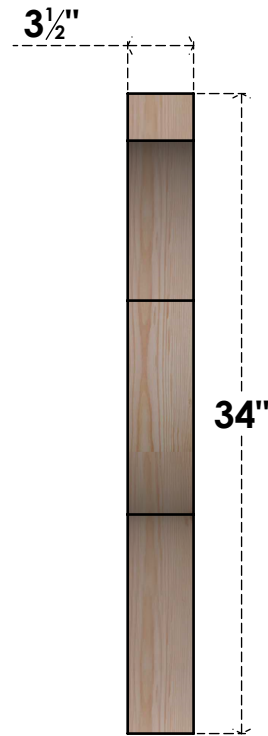

BRC04X26X34FST00SDF

3 1/2"W X 26"D X 34"H FUNSTON SMOOTH BRACE, DOUGLAS FIR

SIDE

FRONT

EKENA MILLWORK
 2300 WEST MAIN ST.
 CLARKSVILLE, TX 75426
 TOLL FREE: 866-607-0453
 WWW.EKENAMILLWORK.COM

NOTES

1. INSTALLATION TO BE COMPLETED IN ACCORDANCE WITH MANUFACTURER'S SPECIFICATIONS.
2. DRAWING MAY NOT BE TO SCALE
3. THIS DRAWING IS INTENDED FOR DESIGN AND PLANNING PURPOSES ONLY.
4. ALL INFORMATION CONTAINED HEREIN WAS CURRENT AT THE TIME OF DEVELOPMENT BUT MUST BE REVIEWED AND APPROVED BY THE PRODUCT MANUFACTURER TO BE CONSIDERED ACCURATE.
5. PRODUCTS ARE NOT KILN DRIED. THIS ITEM IS UNIQUE AND WILL CONTAIN THE NATURAL VARIATIONS THAT THE WOOD SPECIES OFFERS. THIS MAY RESULT IN VARIATIONS UP TO 1/4"