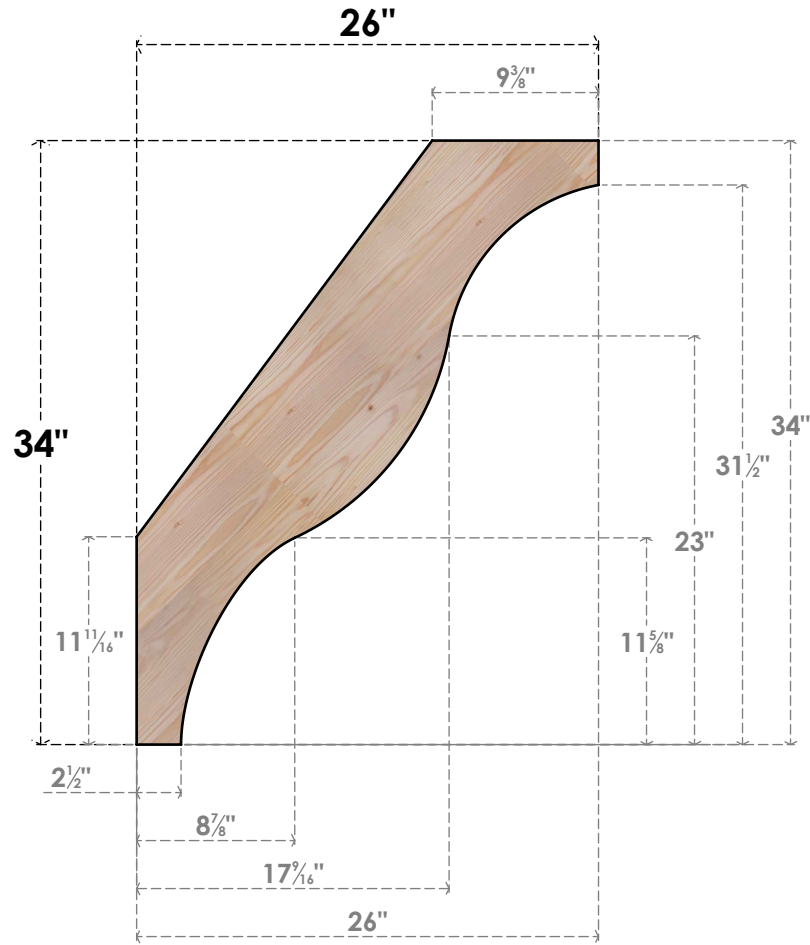

BRC04X26X34FST00SDF

3 1/2"W X 26"D X 34"H FUNSTON SMOOTH BRACE, DOUGLAS FIR

SIDE

FRONT

EKENA MILLWORK
 2300 WEST MAIN ST.
 CLARKSVILLE, TX 75426
 TOLL FREE: 866-607-0453
 WWW.EKENAMILLWORK.COM

NOTES

1. INSTALLATION TO BE COMPLETED IN ACCORDANCE WITH MANUFACTURER'S SPECIFICATIONS.
2. DRAWING MAY NOT BE TO SCALE
3. THIS DRAWING IS INTENDED FOR DESIGN AND PLANNING PURPOSES ONLY.
4. ALL INFORMATION CONTAINED HEREIN WAS CURRENT AT THE TIME OF DEVELOPMENT BUT MUST BE REVIEWED AND APPROVED BY THE PRODUCT MANUFACTURER TO BE CONSIDERED ACCURATE.
5. PRODUCTS ARE NOT KILN DRIED. THIS ITEM IS UNIQUE AND WILL CONTAIN THE NATURAL VARIATIONS THAT THE WOOD SPECIES OFFERS. THIS MAY RESULT IN VARIATIONS UP TO 1/4"