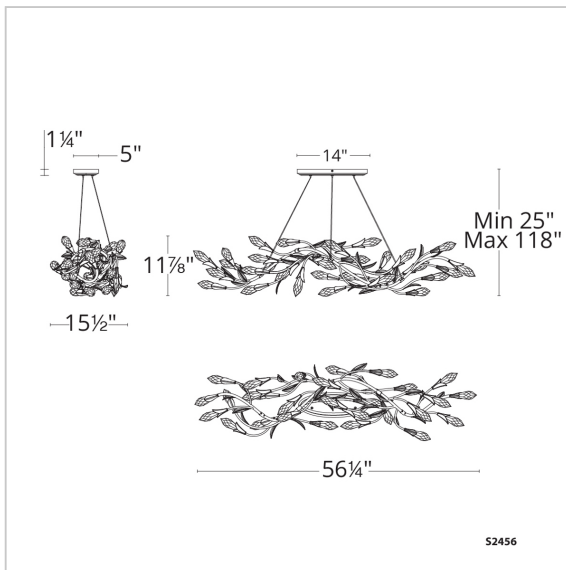

# Secret Garden

S2456

## LINE DRAWING

## REPLACEMENT PARTS

RPL-GLA-2434 - Replacement Optic Haze Quartz

Model	Finish	Crystal	Size	CCT	Weight	Voltage	Wattage	LED Lumens	Delivered Lumens
S2456	- 26 - 32 - 47 - 48 - 51 - 76	OH	56"	3500K	30lbs	120V-277V	62W	3200	Up To 2600