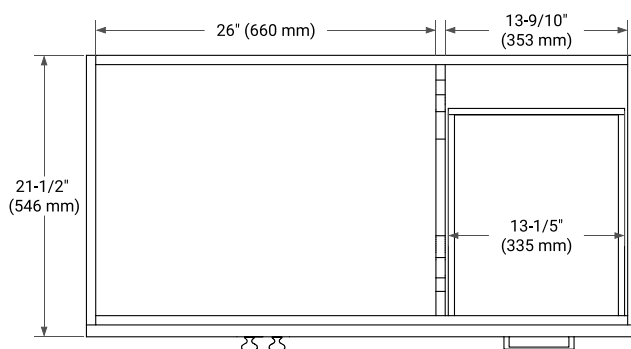

42" LEFT OFFSET CABINET

BASE CABINET DIMENSIONS

42" W x 21.5" D x 34.5" H

FEATURES

- Solid wood frame & plywood panels
- Dovetail drawers and joints
- Soft closing doors & drawers

HARDWARE FINISHES*

Brushed Nickel Satin Brass Matte Black Polished Chrome

PLAN VIEW

42" LEFT OVAL SINK COUNTERTOP WITH 1.5 IN. THICKNESS

OVERALL DIMENSIONS

42.25" W x 22" D x 1.5" H

COUNTERTOP OPTIONS

Carrara White Quartz

FEATURES

- Solid countertop with mitered edges & seams
- Undermount white oval sink
- Pre-drilled for 8" widespread faucet

INCLUDED

- Countertop
- Matching Backsplash
- Oval Sink

COUNTERTOP PLAN VIEW

EDGE SIDE VIEW

THREE DIMENSIONAL COUNTERTOP VIEW