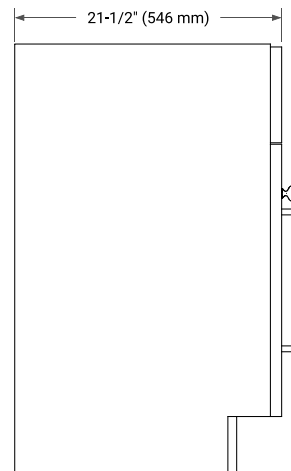

42" LEFT OFFSET CABINET

BASE CABINET DIMENSIONS

42" W x 21.5" D x 34.5" H

FEATURES

- Solid wood frame & plywood panels
- Dovetail drawers and joints
- Soft closing doors & drawers

HARDWARE FINISHES*

Brushed Nickel Satin Brass Matte Black Polished Chrome

PLAN VIEW

42" LEFT OVAL SINK COUNTERTOP WITH 1.5 IN. THICKNESS

OVERALL DIMENSIONS

42.25" W x 22" D x 1.5" H

COUNTERTOP OPTIONS

Carrara White Quartz

FEATURES

- Solid countertop with mitered edges & seams
- Undermount white oval sink
- Pre-drilled for 8" widespread faucet

INCLUDED

- Countertop
- Matching Backsplash
- Oval Sink

COUNTERTOP PLAN VIEW

EDGE SIDE VIEW

THREE DIMENSIONAL COUNTERTOP VIEW