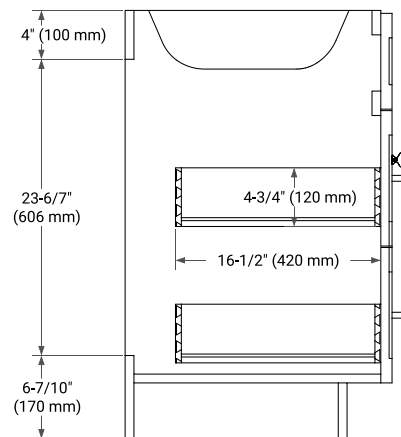

42" LEFT OFFSET CABINET

BASE CABINET DIMENSIONS

42" W x 21.5" D x 34.5" H

FEATURES

- Solid wood frame & plywood panels
- Dovetail drawers and joints
- Soft closing doors & drawers

HARDWARE FINISHES*

Brushed Nickel Satin Brass Matte Black Polished Chrome

PLAN VIEW

42" LEFT OVAL SINK COUNTERTOP WITH 1.5 IN. THICKNESS

OVERALL DIMENSIONS

42.25" W x 22" D x 1.5" H

COUNTERTOP OPTIONS

Carrara White Quartz

FEATURES

- Solid countertop with mitered edges & seams
- Undermount white oval sink
- Pre-drilled for 8" widespread faucet

INCLUDED

- Countertop
- Matching Backsplash
- Oval Sink

COUNTERTOP PLAN VIEW

EDGE SIDE VIEW

THREE DIMENSIONAL COUNTERTOP VIEW