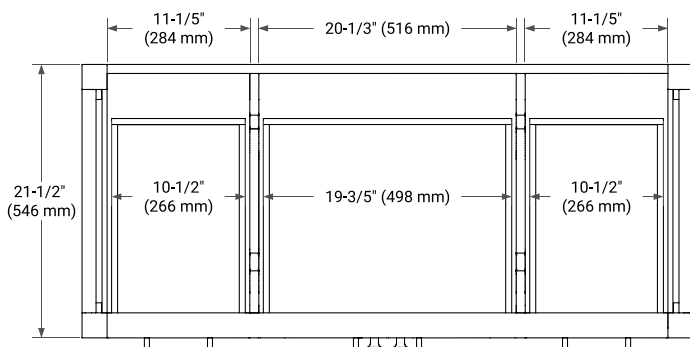

48" SINGLE SINK BASE CABINET

BASE CABINET DIMENSIONS

48" W x 21.5" D x 34.5" H

FEATURES

- Solid wood frame & plywood panels
- Dovetail drawers and joints
- Soft closing doors & drawers

HARDWARE FINISHES*

Brushed Nickel Satin Brass Matte Black Polished Chrome

PLAN VIEW

48" SINGLE RECTANGLE SINK COUNTERTOP WITH 1.5 IN. THICKNESS

OVERALL DIMENSIONS

48.25" W x 22" D x 1.5" H

COUNTERTOP OPTIONS

Carrara White Quartz

FEATURES

- Solid countertop with mitered edges & seams
- Undermount white rectangular sink
- Pre-drilled for 8" widespread faucet

INCLUDED

- Countertop
- Matching Backsplash
- Rectangle Sink

COUNTERTOP PLAN VIEW

EDGE SIDE VIEW

THREE DIMENSIONAL COUNTERTOP VIEW