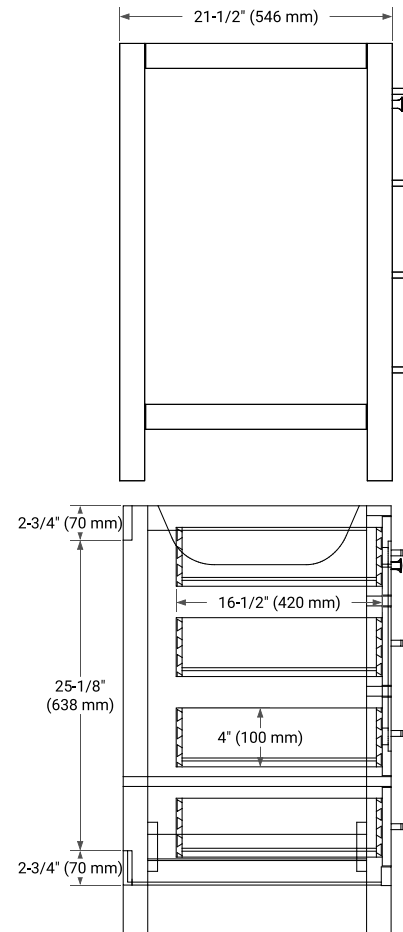

48" SINGLE SINK BASE CABINET

BASE CABINET DIMENSIONS

48" W x 21.5" D x 34.5" H

FEATURES

- Solid wood frame & plywood panels
- Dovetail drawers and joints
- Soft closing doors & drawers

HARDWARE FINISHES*

Brushed Nickel Satin Brass Matte Black Polished Chrome

PLAN VIEW

48" SINGLE RECTANGLE SINK COUNTERTOP WITH 1.5 IN. THICKNESS

OVERALL DIMENSIONS

48.25" W x 22" D x 1.5" H

COUNTERTOP OPTIONS

Carrara White Quartz

FEATURES

- Solid countertop with mitered edges & seams
- Undermount white rectangular sink
- Pre-drilled for 8" widespread faucet

INCLUDED

- Countertop
- Matching Backsplash
- Rectangle Sink

COUNTERTOP PLAN VIEW

EDGE SIDE VIEW

THREE DIMENSIONAL COUNTERTOP VIEW