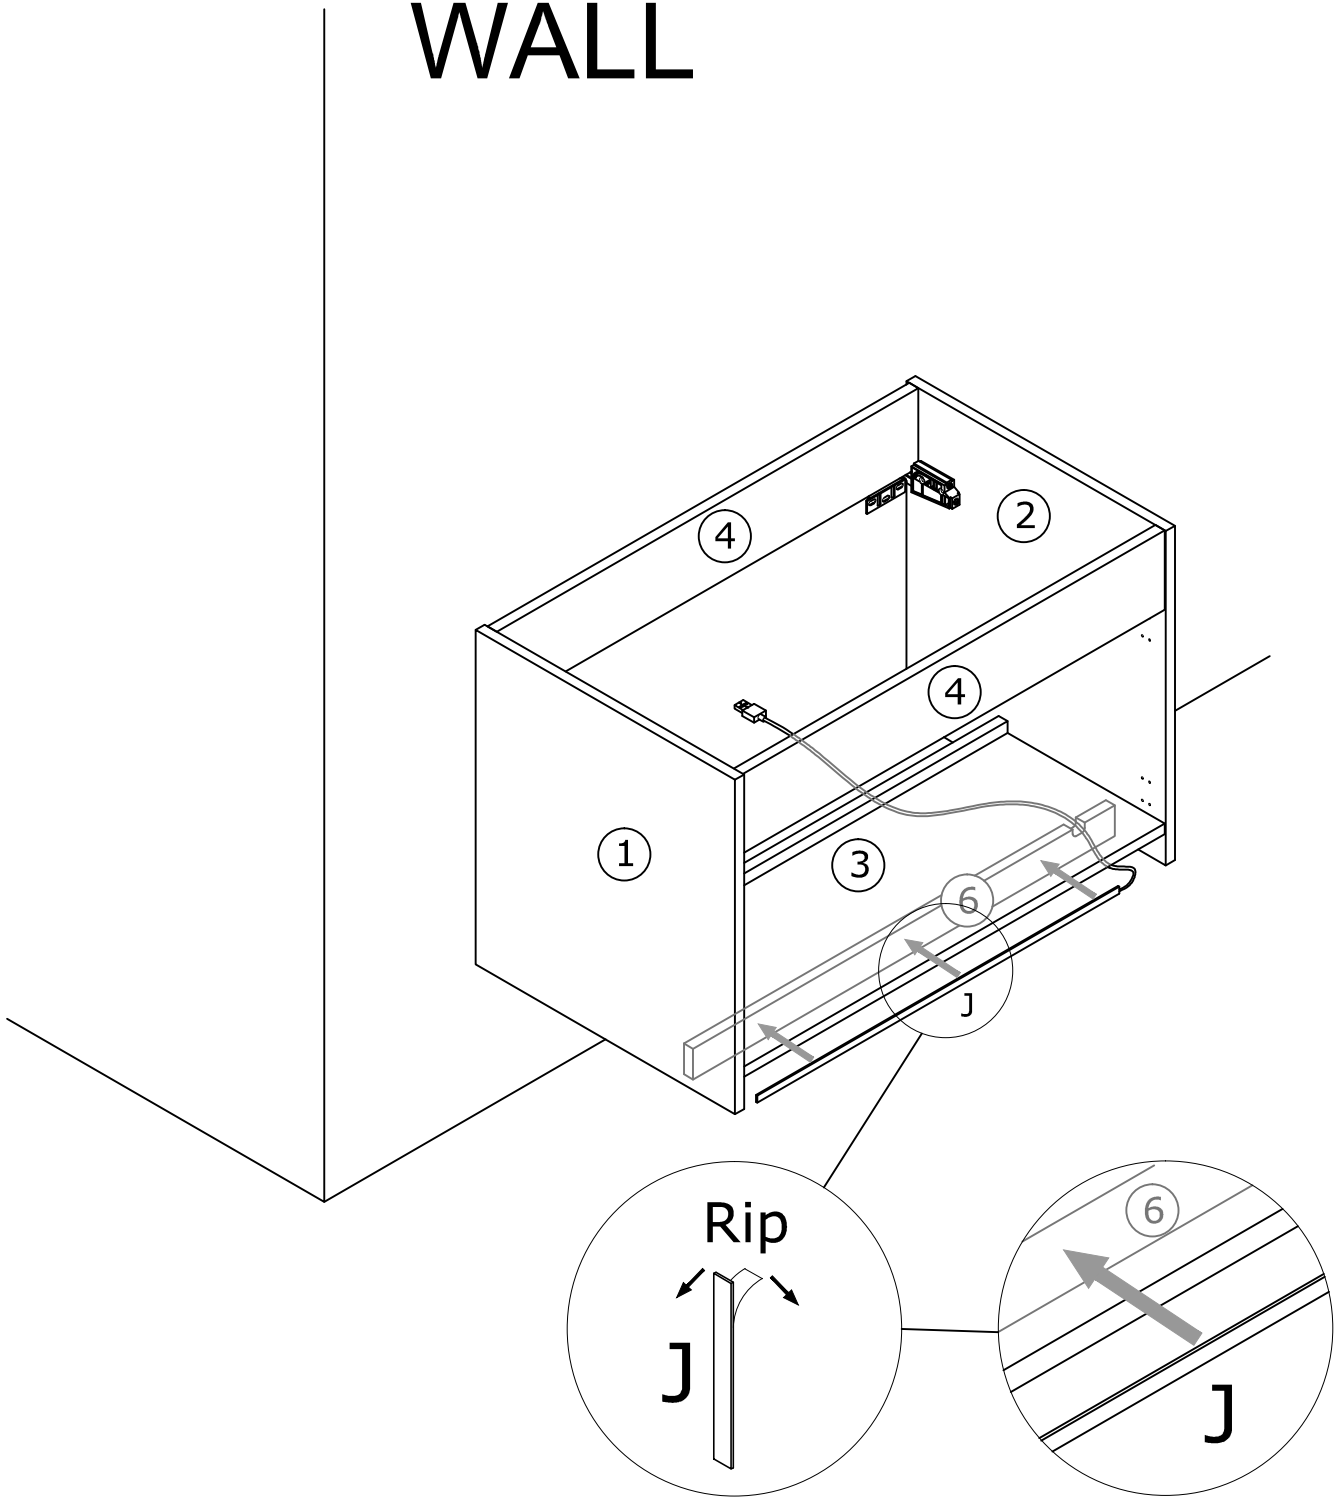

647mm

665mm

Cabinet Top
= 850mm

6

WALL

7

8

J × 1

60mm

WALL

9

<p>D × 8</p>  <p>Ø3.5×12mm</p>	<p>G × 2</p> 	<p>H × 4</p> 	
---	--	--	---

10

D x 16

Ø3.5x12mm

K x 1