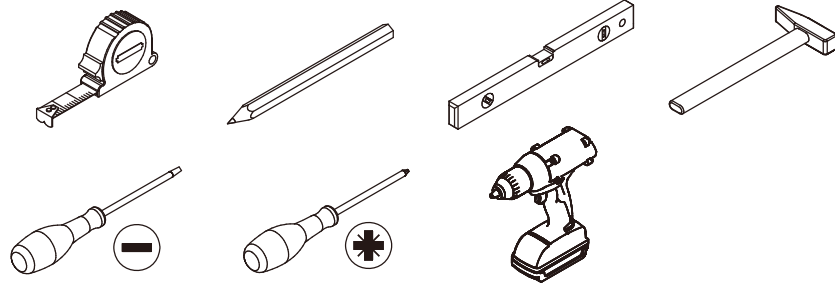

IMPORTANT !

It is important that any product which is assembled using any kind of screw is re-tightened 2 weeks after assembly, and once every 3 months - in order to assure stability through-out the lifespan of the product.

Do not use an electric screwdriver, and do not use too much force when installing, because the board is easy to break.

Please prepare the following tools

When installing, please carefully confirm whether each screw corresponds to the manual, accessories with similar shapes can be distinguished by size