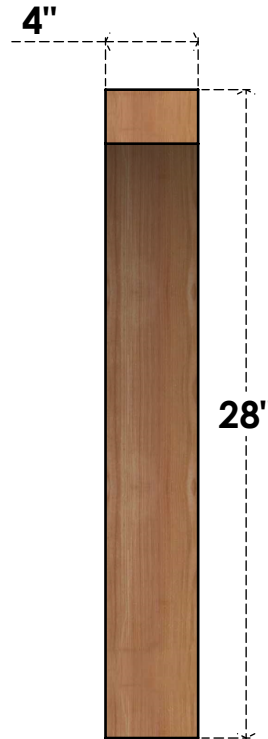

# BRC04X24X28THR00RWR

4"W X 24"D X 28"H THORTON ROUGH SAWN BRACE, WESTERN RED CEDAR

**SIDE**

**FRONT**

EKENA MILLWORK  
 2300 WEST MAIN ST.  
 CLARKSVILLE, TX 75426  
 TOLL FREE: 866-607-0453  
 WWW.EKENAMILLWORK.COM

**NOTES**

1. INSTALLATION TO BE COMPLETED IN ACCORDANCE WITH MANUFACTURER'S SPECIFICATIONS.
2. DRAWING MAY NOT BE TO SCALE
3. THIS DRAWING IS INTENDED FOR DESIGN AND PLANNING PURPOSES ONLY.
4. ALL INFORMATION CONTAINED HEREIN WAS CURRENT AT THE TIME OF DEVELOPMENT BUT MUST BE REVIEWED AND APPROVED BY THE PRODUCT MANUFACTURER TO BE CONSIDERED ACCURATE.
5. PRODUCTS ARE NOT KILN DRIED. THIS ITEM IS UNIQUE AND WILL CONTAIN THE NATURAL VARIATIONS THAT THE WOOD SPECIES OFFERS. THIS MAY RESULT IN VARIATIONS UP TO 1/4"