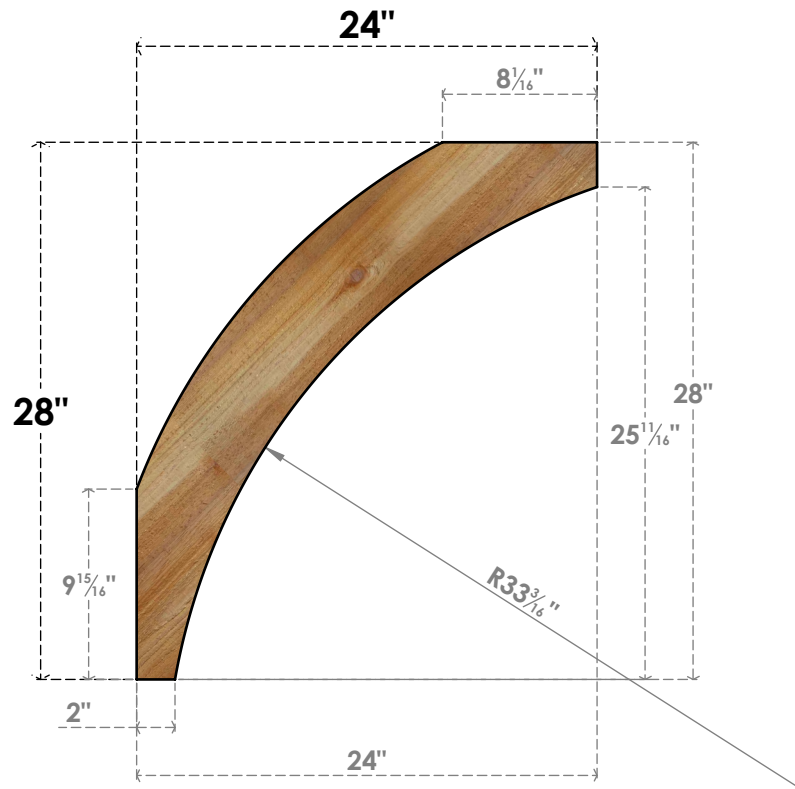

# BRC04X24X28THR00RWR

4"W X 24"D X 28"H THORTON ROUGH SAWN BRACE, WESTERN RED CEDAR

**SIDE**

**FRONT**

EKENA MILLWORK  
 2300 WEST MAIN ST.  
 CLARKSVILLE, TX 75426  
 TOLL FREE: 866-607-0453  
 WWW.EKENAMILLWORK.COM