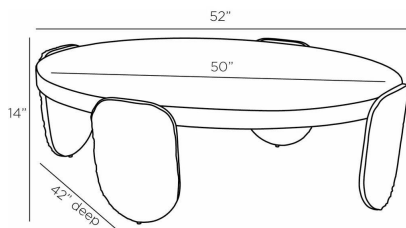

## YOGI COFFEE TABLE

FCS05

H: 14 IN, W: 52 IN, D: 42 IN,  
Ebony

This contemporary table was designed to work with a mix of natural and modern aesthetics. Defined by simple silhouettes, an ebony finished mango wood oval is perfectly poised on four smaller oval supports. Embracing both shape and texture, its hand-carved surface assures a unique character from piece to piece. Finish will vary.

### DIMENSIONS

Foot Print	W: 52 IN, D: 42 IN
Table Top	H: 2 IN, W: 50 IN, D: 40 IN
Diagonal Dimension	44.5 IN
Clearance	11.5 IN