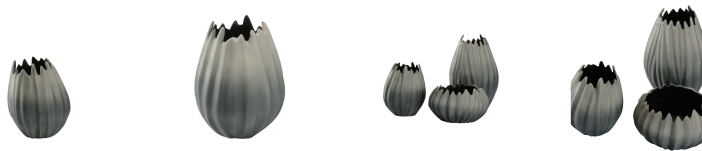

WILDWOOD CHELSEA HOUSE

302449 • Guave Aluminum Vase (Sm)

8h x 4w x 4d
Aluminum
Matte Guave

CRAFTED IN ALUMINUM WITH A MATTE GUAVE FINISH, THIS DECORATIVE VASE FEATURES FLUTED SIDES AND A FREE FLOWING OPENING. IT MAY BE USED AS A STAND ALONE, PAIRED WITH OTHER GUAVE ALUMINUM VASES OR A CENTERPIECE BY ADDING GREENERY OR FAUX FLORAL STEMS.