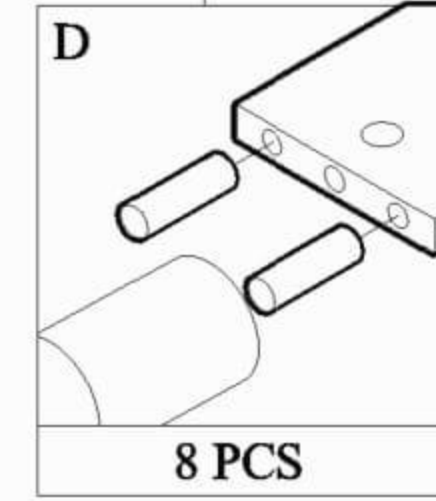

START ASSEMBLY

STEP 1

STEP 2

STEP 3

STEP 4