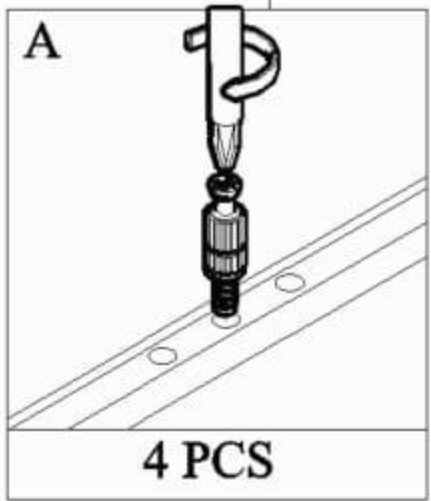

START ASSEMBLY

STEP 1