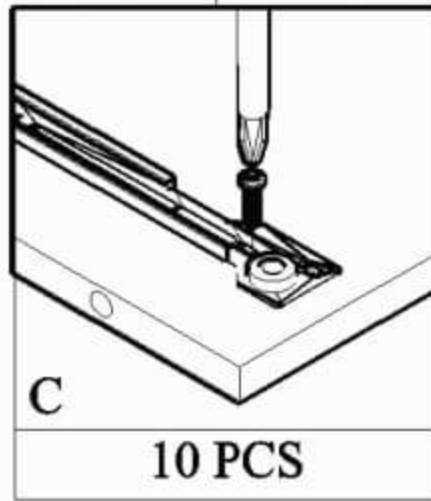

START ASSEMBLY

STEP 1