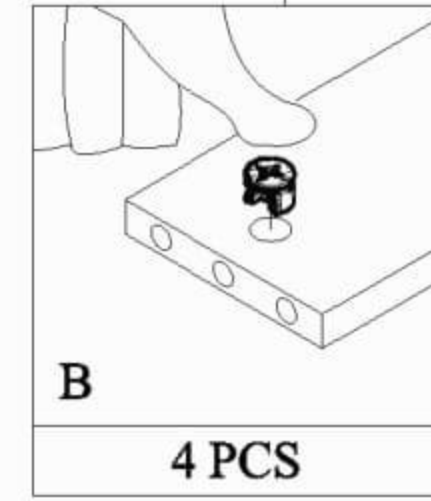

START ASSEMBLY

STEP 1

STEP 2

STEP 3

STEP 4