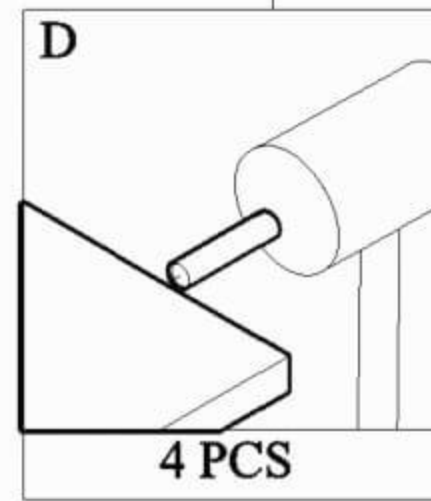

START ASSEMBLY

STEP 1