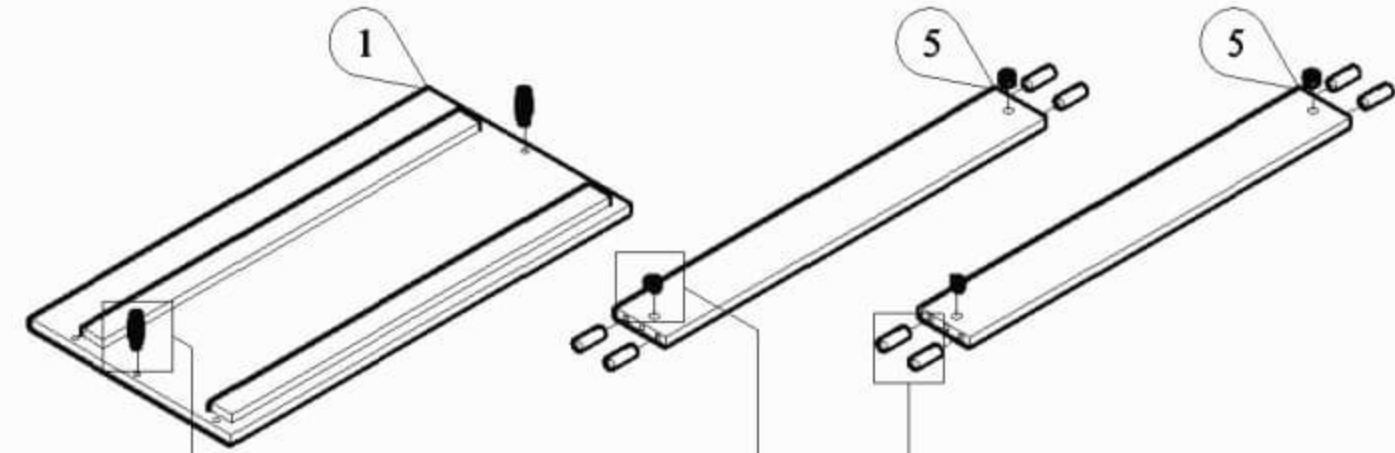

START ASSEMBLY

STEP 1

STEP 2

STEP 3

STEP 4