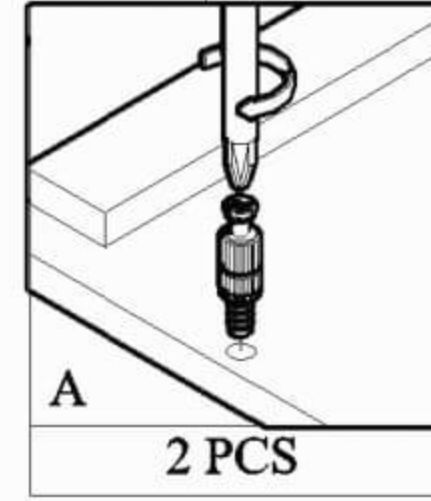

START ASSEMBLY

STEP 1

STEP 2

STEP 3

STEP 4