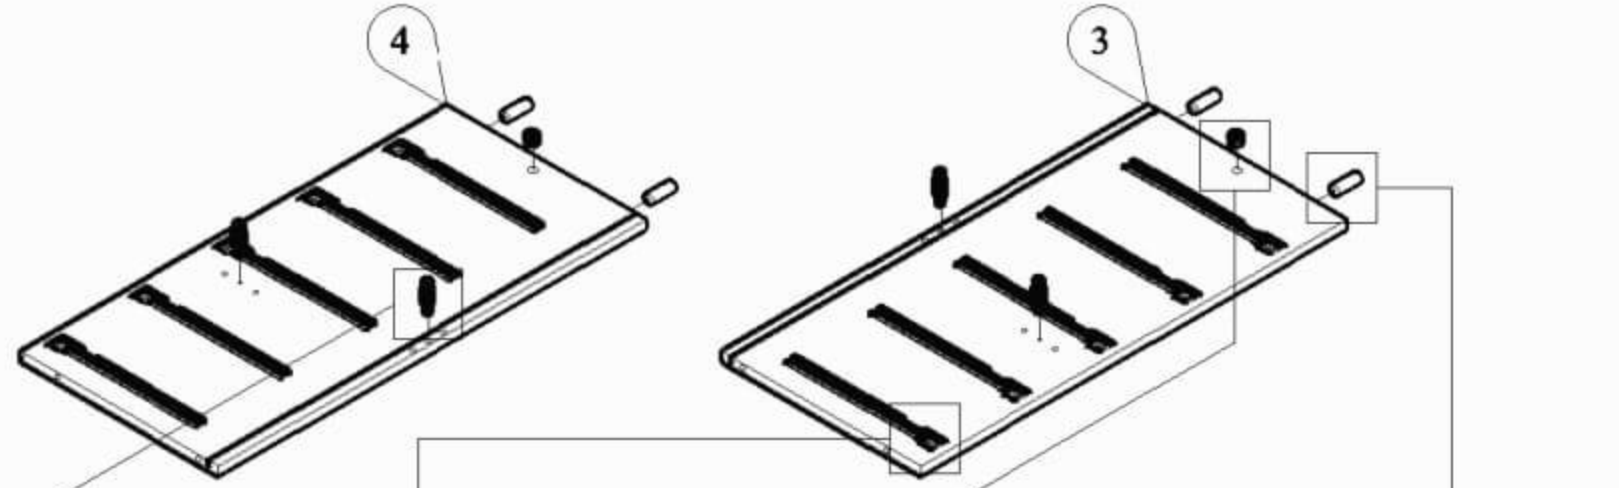

START ASSEMBLY

STEP 1