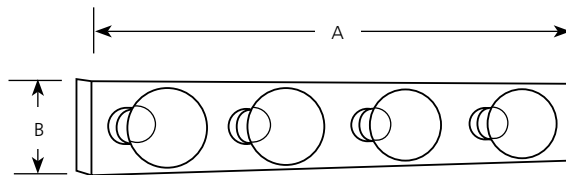

Finish	Lamping	Dimensions (Inches)	
		A	B
Polished Brass	4 (m) 60w	24	4-1/4
Polished Chrome	6 (m) 60w	36	4-1/4
White	8 (m) 60w	48	4-1/4

Specifications:

General

- Polished Brass, Polished Chrome and White face plates available
- Steel construction
- Sockets are covered with matching socket cups
- Socket spacing is 6" on centers
- Medium based G lamps recommended

Labeling

- UL-CUL listed

Finish		Lamping	Dimensions (Inches)	
Polished Chrome	White		A	B
		4 (m) 60w	24	4-1/4
		6 (m) 60w	36	4-1/4
		8 (m) 60w	48	4-1/4

Specifications:

General

- Polished Chrome is a plated finish • Aluminum face plate
- Sockets are covered with matching aluminum socket cups
- Back plate is protected steel
- Socket spacing is 6" on centers
- Medium based G lamps recommended