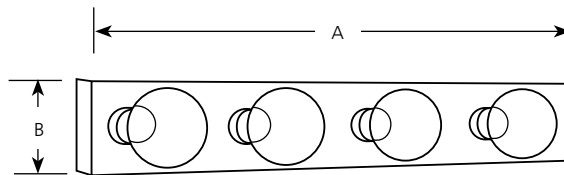

Finish	Lamping	Dimensions (Inches)	
		A	B
Polished Brass	4 (m) 60w	24	4-1/4
Polished Chrome	6 (m) 60w	36	4-1/4
White	8 (m) 60w	48	4-1/4

Specifications:

General

- Polished Brass, Polished Chrome and White face plates available
- Steel construction
- Sockets are covered with matching socket cups
- Socket spacing is 6" on centers
- Medium based G lamps recommended

Labeling

- UL-CUL listed

Finish		Lamping	Dimensions (Inches)	
Polished Chrome	White		A	B
		4 (m) 60w	24	4-1/4
		6 (m) 60w	36	4-1/4
		8 (m) 60w	48	4-1/4

Specifications:

General

- Polished Chrome is a plated finish • Aluminum face plate
- Sockets are covered with matching aluminum socket cups
- Back plate is protected steel
- Socket spacing is 6" on centers
- Medium based G lamps recommended