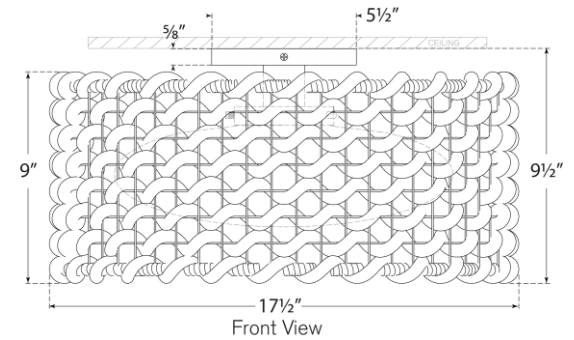

TEAR SHEET

Catania 17" Flush Mount

Item # FW 4034AB/WG-CR

Designer: Fisher Weisman

Height: 9.5"

Width: 17.5"

Canopy: 5.5" Round

Finishes: AB, BZ, PN

Glass Options: WG

Socket: E26 Keyless

Wattage: 15 LED A19

Weight: 4 Pounds

Note: UL Only

Top View

Front View