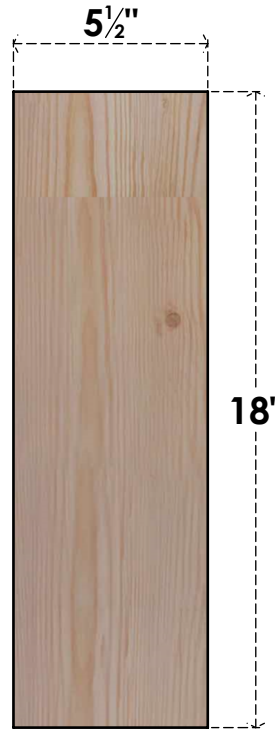

# BRC06X06X18TRA00SDF

5 1/2"W X 6"D X 18"H TRADITIONAL SMOOTH BRACE, DOUGLAS FIR

**SIDE**

**FRONT**

EKENA MILLWORK  
 2300 WEST MAIN ST.  
 CLARKSVILLE, TX 75426  
 TOLL FREE: 866-607-0453  
 WWW.EKENAMILLWORK.COM