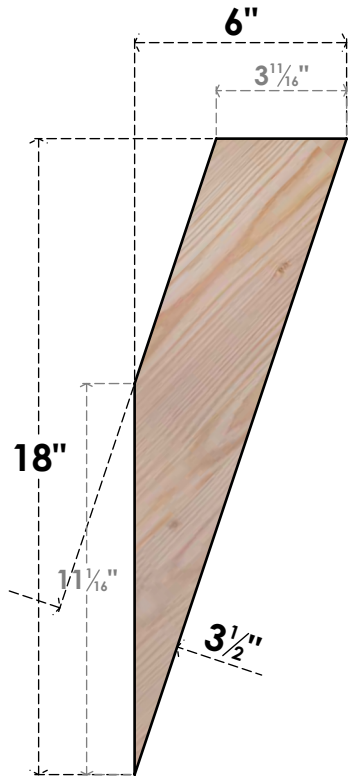

# BRC06X06X18TRA00SDF

5 1/2"W X 6"D X 18"H TRADITIONAL SMOOTH BRACE, DOUGLAS FIR

**SIDE**

**FRONT**

EKENA MILLWORK  
 2300 WEST MAIN ST.  
 CLARKSVILLE, TX 75426  
 TOLL FREE: 866-607-0453  
 WWW.EKENAMILLWORK.COM

**NOTES**

1. INSTALLATION TO BE COMPLETED IN ACCORDANCE WITH MANUFACTURER'S SPECIFICATIONS.
2. DRAWING MAY NOT BE TO SCALE
3. THIS DRAWING IS INTENDED FOR DESIGN AND PLANNING PURPOSES ONLY.
4. ALL INFORMATION CONTAINED HEREIN WAS CURRENT AT THE TIME OF DEVELOPMENT BUT MUST BE REVIEWED AND APPROVED BY THE PRODUCT MANUFACTURER TO BE CONSIDERED ACCURATE.
5. PRODUCTS ARE NOT KILN DRIED. THIS ITEM IS UNIQUE AND WILL CONTAIN THE NATURAL VARIATIONS THAT THE WOOD SPECIES OFFERS. THIS MAY RESULT IN VARIATIONS UP TO 1/4"