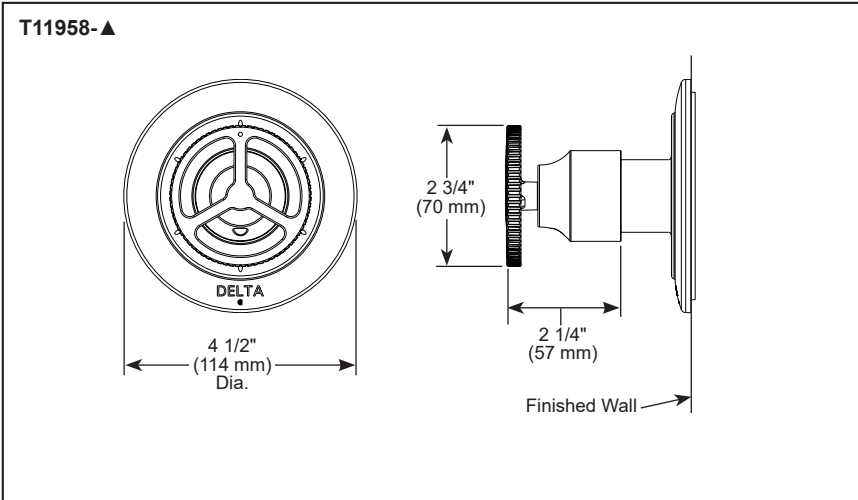

## CUSTOM SHOWER DIVERTER

- Trinsic® Collection
- Three Function Diverter Trim (T11858)
- Six Function Diverter Trim (T11958)
- Coordinates With The Delta Trinsic® Styled Bath Suites

### STANDARD SPECIFICATIONS

- Three function diverter. 2 individual positions, 1 shared position
- Six function diverter. 3 individual positions, 3 shared positions
- Must also order R1 1000 rough-in
- Two individual positions, no shared positions, order cartridge RP71717
- Three individual positions, no shared positions, order cartridge RP71718
- Installation extension kit order RP75137, adds 1" to maximum installation thickness