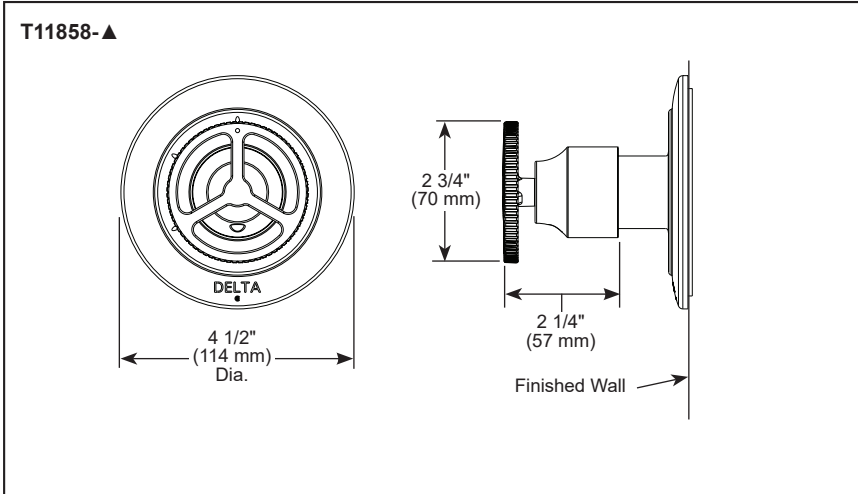

## CUSTOM SHOWER DIVERTER

- Trinsic® Collection
- Three Function Diverter Trim (T11858)
- Six Function Diverter Trim (T11958)
- Coordinates With The Delta Trinsic® Styled Bath Suites

### STANDARD SPECIFICATIONS

- Three function diverter. 2 individual positions, 1 shared position
- Six function diverter. 3 individual positions, 3 shared positions
- Must also order R1 1000 rough-in
- Two individual positions, no shared positions, order cartridge RP71717
- Three individual positions, no shared positions, order cartridge RP71718
- Installation extension kit order RP75137, adds 1" to maximum installation thickness