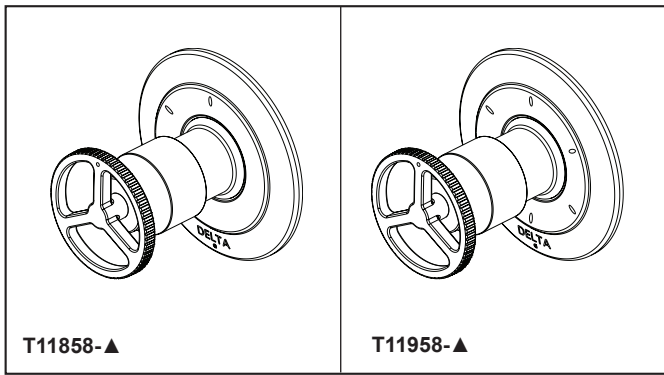

## CUSTOM SHOWER DIVERTER

- Trinsic® Collection
- Three Function Diverter Trim (T11858)
- Six Function Diverter Trim (T11958)
- Coordinates With The Delta Trinsic® Styled Bath Suites

### STANDARD SPECIFICATIONS

- Three function diverter. 2 individual positions, 1 shared position
- Six function diverter. 3 individual positions, 3 shared positions
- Must also order R1 1000 rough-in
- Two individual positions, no shared positions, order cartridge RP71717
- Three individual positions, no shared positions, order cartridge RP71718
- Installation extension kit order RP75137, adds 1" to maximum installation thickness