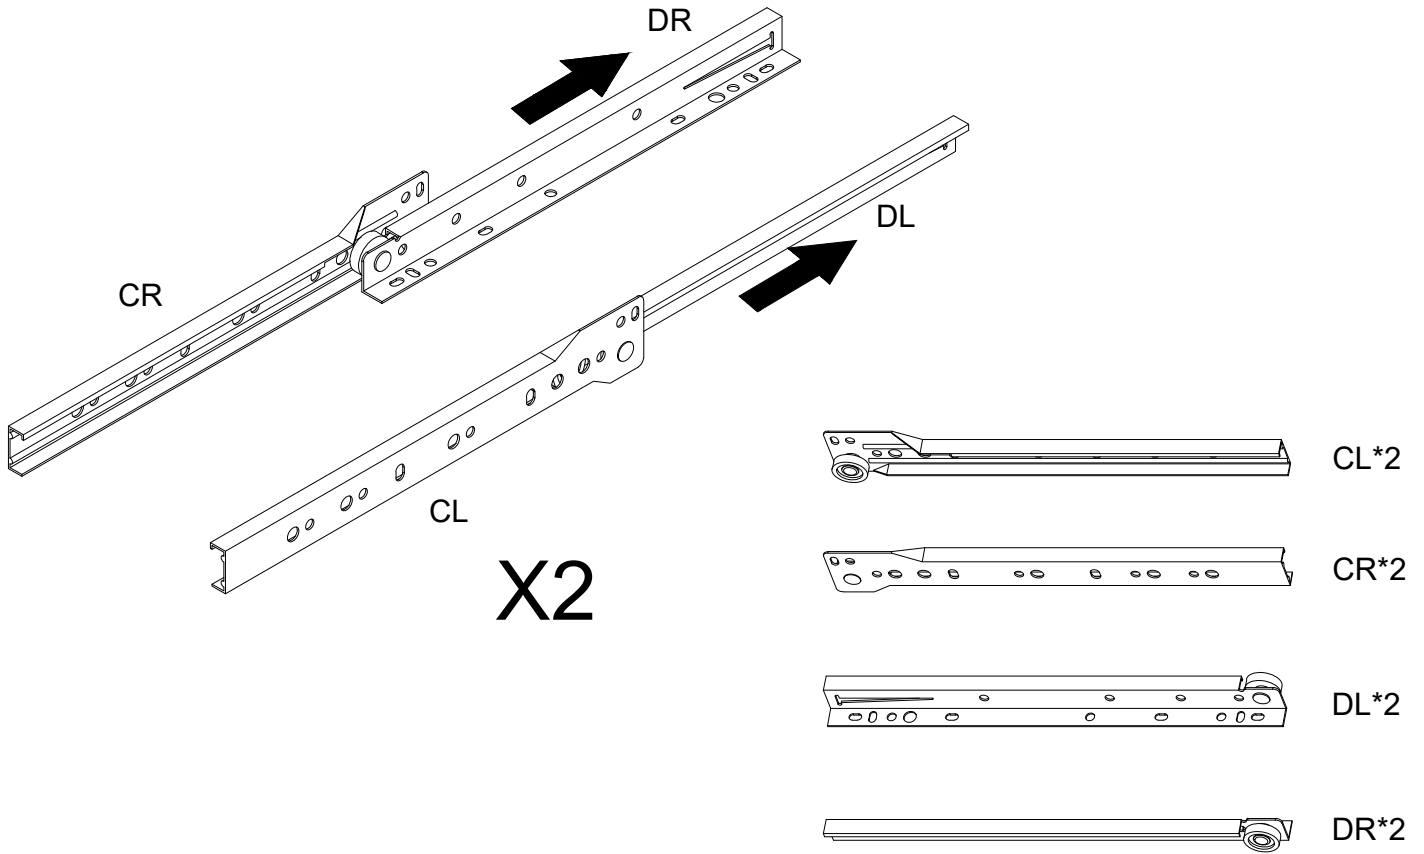

PACKAGE CONTENTS

PART	DESCRIPTION	QTY
A	Top Panel	X1
B	Left Side Board	X1
C	Right Side Board	X1
D	Adjustable Shelf	X2
E	Upper Fix Shelf	X1
F	Bottom Fix Shelf	X1
G	Middle Bar	X1
H	Bottom Panel	X1
I	Bottom Bar	X1

PART	DESCRIPTION	QTY
K	Back Panel	X2
L	Left Door	X1
M	Right Door	X1
N	Drawer Front Panel	X2
O	Drawer Left Side Panel	X2
P	Drawer Right Side Panel	X2
Q	Drawer Back Panel	X2
R	Drawer Bottom Panel	X2
S	Drawer Bottom Support	X2

HARDWARE CONTENTS

1  6PCS	2  Ø3*12mm 32+1PCS	3  1PC	4  Ø3*15mm 2PCS
5  2PCS	6  2SET	7  D6*Ø3*10mm 28+1PCS	8  Ø8*30mm 36+1PCS
9  Ø6*33mm 35+1PCS	10  Ø15*9mm 35+1PCS	11  Ø6*29*13mm 8PCS	12  5/32"*19mm 6PCS
13  6PCS	14  Ø3*12mm 34+1PCS	15  Ø4*25mm 8PCS	16  Ø4*35mm 1PC
17  Ø4*20mm 1PC	18  Ø8*40mm 1PC	19  1PC	20  Ø6*M6*1mm 2PCS
21  449*12*6.5mm 2PCS	22  543*12*6.5mm 1PC		

STEP 1

6		2set
---	--	------

STEP 2

STEP 3

STEP 4

8		10pcs
---	---	-------

STEP 5

8		10pcs
9		3pcs