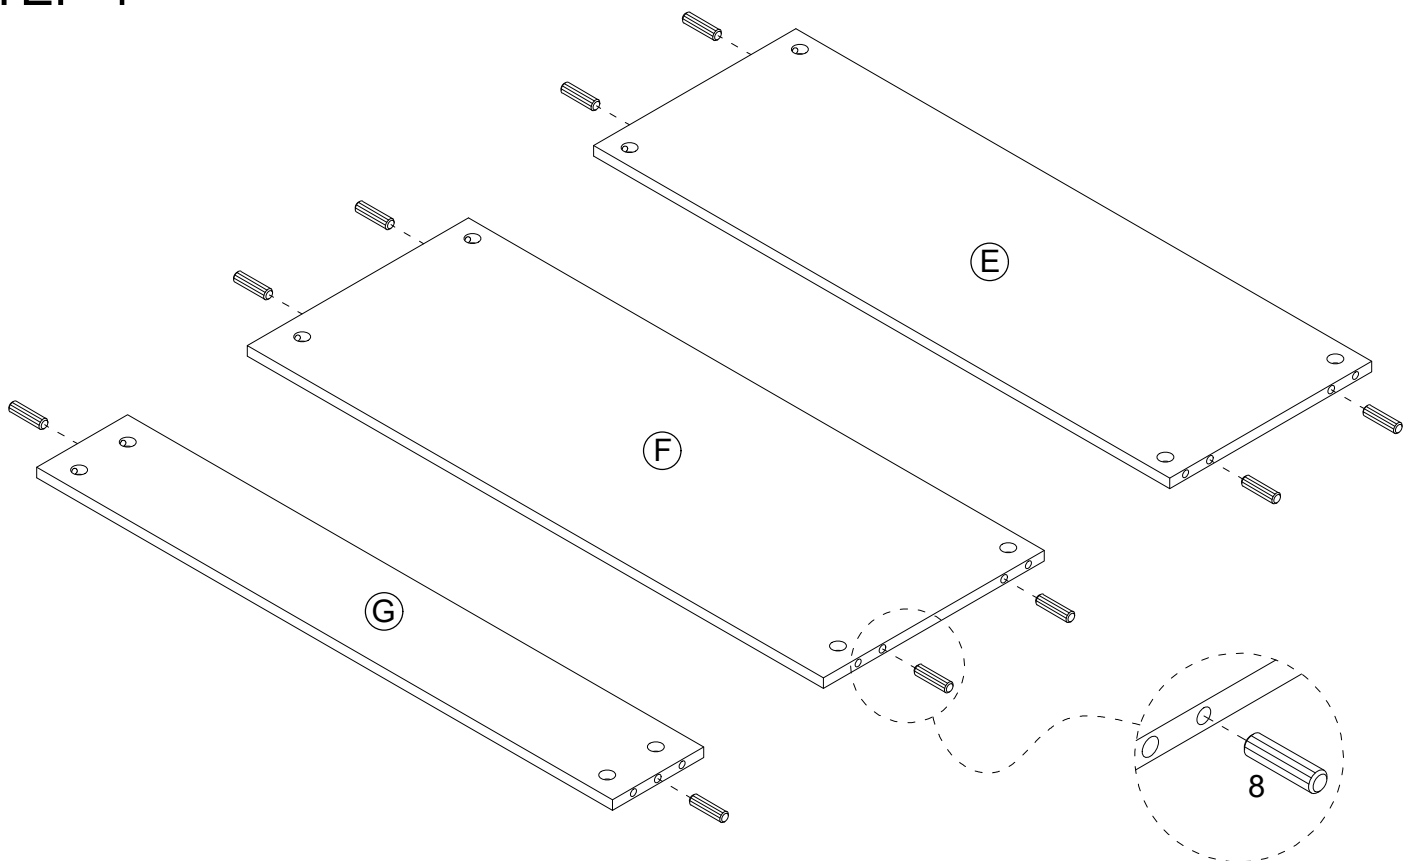

PACKAGE CONTENTS

PART	DESCRIPTION	QTY
A	Top Panel	X1
B	Left Side Board	X1
C	Right Side Board	X1
D	Adjustable Shelf	X2
E	Upper Fix Shelf	X1
F	Bottom Fix Shelf	X1
G	Middle Bar	X1
H	Bottom Panel	X1
I	Bottom Bar	X1

HARDWARE CONTENTS

1  6PCS	2  Ø3*12mm 32+1PCS	3  1PC	4  Ø3*15mm 2PCS
5  2PCS	6  2SET	7  D6*Ø3*10mm 28+1PCS	8  Ø8*30mm 36+1PCS
9  Ø6*33mm 35+1PCS	10  Ø15*9mm 35+1PCS	11  Ø6*29*13mm 8PCS	12  5/32"*19mm 6PCS
13  6PCS	14  Ø3*12mm 34+1PCS	15  Ø4*25mm 8PCS	16  Ø4*35mm 1PC
17  Ø4*20mm 1PC	18  Ø8*40mm 1PC	19  1PC	20  Ø6*M6*1mm 2PCS
21  449*12*6.5mm 2PCS	22  543*12*6.5mm 1PC		

STEP 1

6		2set
---	--	------

STEP 2

STEP 3

STEP 4

8		10pcs
---	---	-------

STEP 5

8		10pcs
9		3pcs

STEP 6

10		3pcs
----	---	------

STEP 7

10		16pcs
----	--	-------

STEP 8

10		4pcs
----	--	------

STEP 9

21		2pcs
22		1pc