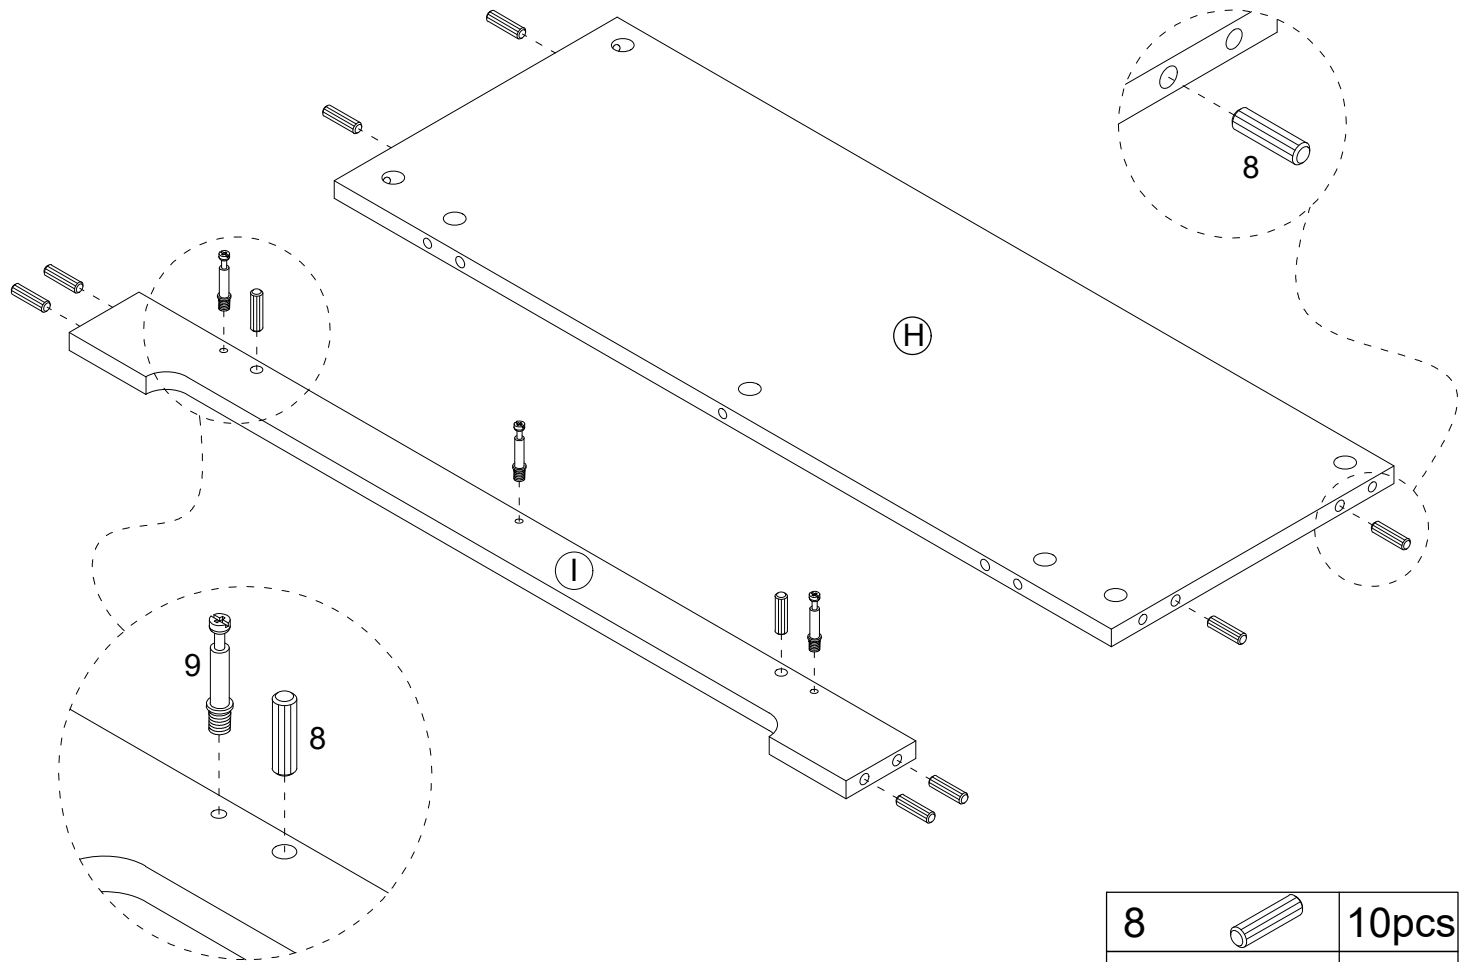

PACKAGE CONTENTS

PART	DESCRIPTION	QTY
A	Top Panel	X1
B	Left Side Board	X1
C	Right Side Board	X1
D	Adjustable Shelf	X2
E	Upper Fix Shelf	X1
F	Bottom Fix Shelf	X1
G	Middle Bar	X1
H	Bottom Panel	X1
I	Bottom Bar	X1

HARDWARE CONTENTS

1  6PCS	2  Ø3*12mm 32+1PCS	3  1PC	4  Ø3*15mm 2PCS
5  2PCS	6  2SET	7  D6*Ø3*10mm 28+1PCS	8  Ø8*30mm 36+1PCS
9  Ø6*33mm 35+1PCS	10  Ø15*9mm 35+1PCS	11  Ø6*29*13mm 8PCS	12  5/32"*19mm 6PCS
13  6PCS	14  Ø3*12mm 34+1PCS	15  Ø4*25mm 8PCS	16  Ø4*35mm 1PC
17  Ø4*20mm 1PC	18  Ø8*40mm 1PC	19  1PC	20  Ø6*M6*1mm 2PCS
21  449*12*6.5mm 2PCS	22  543*12*6.5mm 1PC		

STEP 1

6		2set
---	--	------

STEP 2

STEP 3

STEP 4

8		10pcs
---	---	-------

STEP 5

8		10pcs
9		3pcs

STEP 6

10		3pcs
----	---	------

STEP 7

10		16pcs
----	--	-------

STEP 8

10		4pcs
----	--	------

STEP 9

21		2pcs
22		1pc