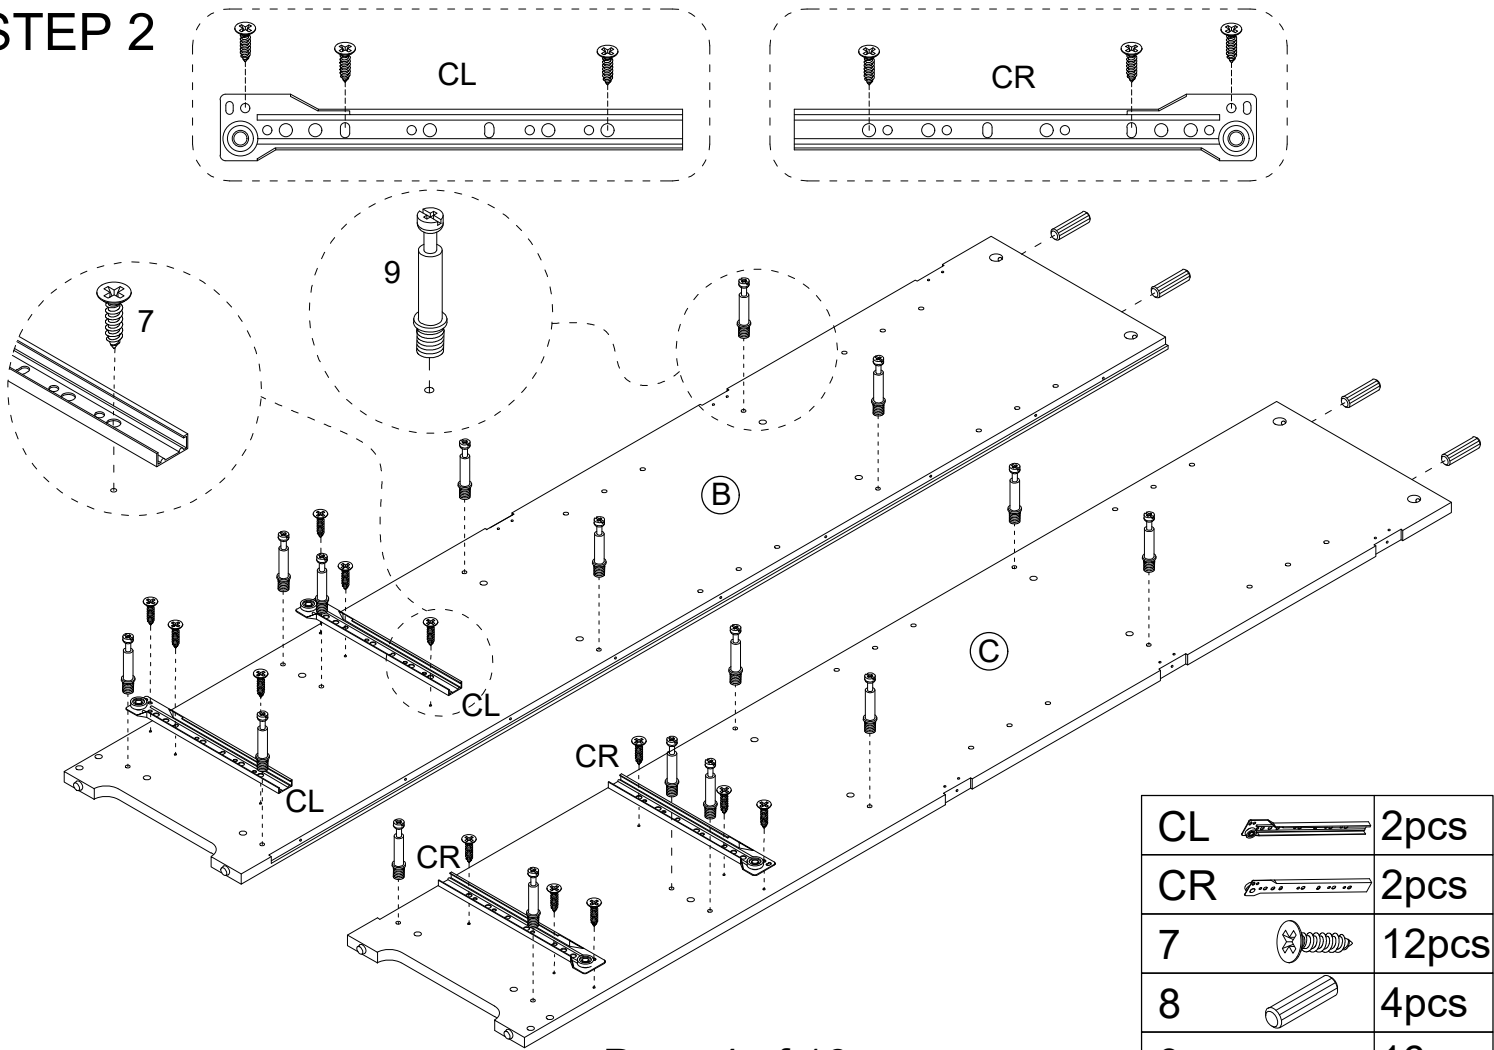

PACKAGE CONTENTS

PART	DESCRIPTION	QTY
A	Top Panel	X1
B	Left Side Board	X1
C	Right Side Board	X1
D	Adjustable Shelf	X2
E	Upper Fix Shelf	X1
F	Bottom Fix Shelf	X1
G	Middle Bar	X1
H	Bottom Panel	X1
I	Bottom Bar	X1

PART	DESCRIPTION	QTY
K	Back Panel	X2
L	Left Door	X1
M	Right Door	X1
N	Drawer Front Panel	X2
O	Drawer Left Side Panel	X2
P	Drawer Right Side Panel	X2
Q	Drawer Back Panel	X2
R	Drawer Bottom Panel	X2
S	Drawer Bottom Support	X2

HARDWARE CONTENTS

1  6PCS	2  Ø3*12mm 32+1PCS	3  1PC	4  Ø3*15mm 2PCS
5  2PCS	6  2SET	7  D6*Ø3*10mm 28+1PCS	8  Ø8*30mm 36+1PCS
9  Ø6*33mm 35+1PCS	10  Ø15*9mm 35+1PCS	11  Ø6*29*13mm 8PCS	12  5/32"*19mm 6PCS
13  6PCS	14  Ø3*12mm 34+1PCS	15  Ø4*25mm 8PCS	16  Ø4*35mm 1PC
17  Ø4*20mm 1PC	18  Ø8*40mm 1PC	19  1PC	20  Ø6*M6*1mm 2PCS
21  449*12*6.5mm 2PCS	22  543*12*6.5mm 1PC		

STEP 1

6		2set
---	--	------

STEP 2

STEP 3

STEP 4

8		10pcs
---	---	-------

STEP 5

8		10pcs
9		3pcs