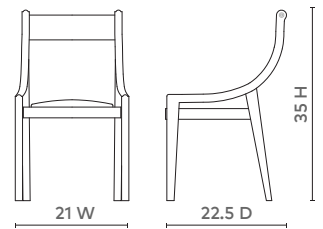

ALEXA CHAIR - GRAY

ALE-550-96

- 21w x 22.5d x 35h
- Linen Drop-In Cushion in Natural (Photo is for reference only, actual color can vary widely from lot to lot)
- Depending on Repeat 1/2 to 1 Yard of Fabric to Upholster