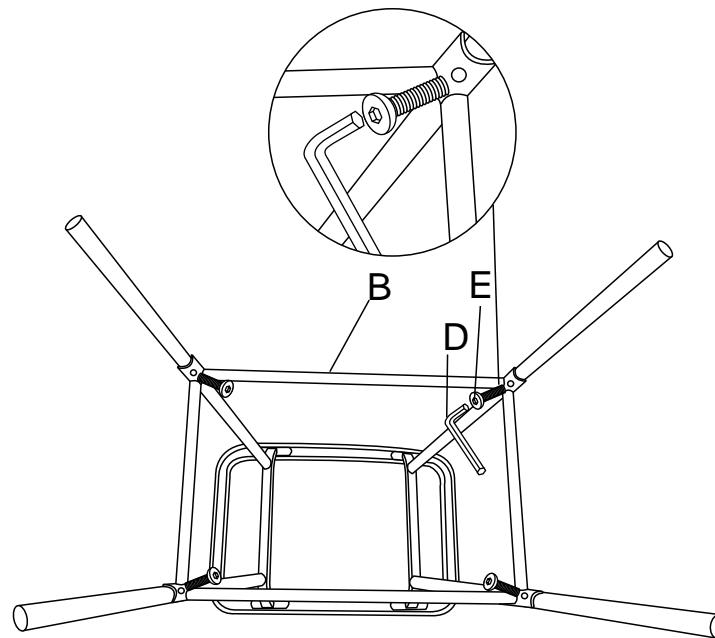

NO.	PARTS LIST		QTY
A		SEAT	1PC
B		STRETCHER	1PC
C		LEG	2PC
D		ALLEN KEY 1/4x4mm	1PC
E		BOLT 1/4x12mm	12PC

Note: Pls do not tighten all bolts until the chair is assembled completely. Once assembled, tighten all bolts before attaching the chair.

Note: Pls ne pas serrer tous les boulons jusqu'à ce que les selles est completely. Once assemblé assemblé, serrer tous boulons avant de fixer les selles.

STEP1

STEP2

STEP3