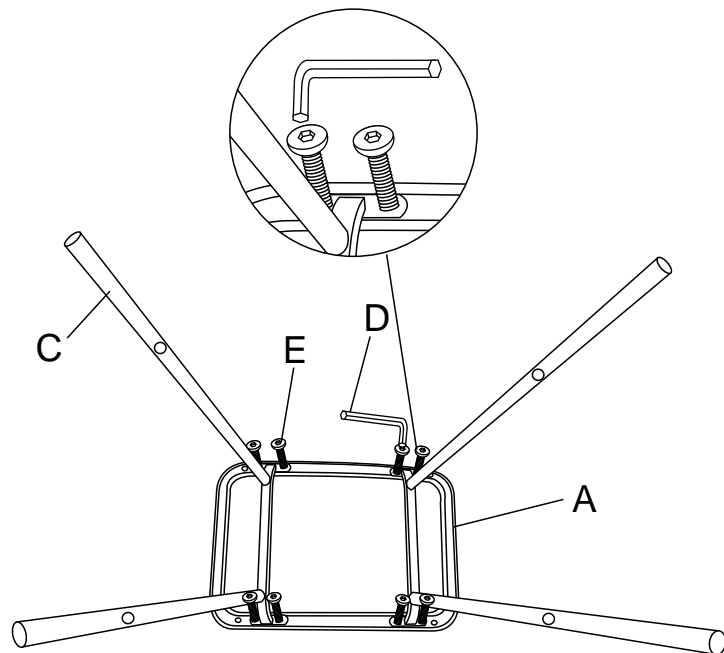

NO.	PARTS LIST		QTY
A		SEAT	1PC
B		STRETCHER	1PC
C		LEG	2PC
D		ALLEN KEY 1/4x4mm	1PC
E		BOLT 1/4x12mm	12PC

Note: Pls do not tighten all bolts until the chair is assembled completely. Once assembled, tighten all bolts before attaching the chair.

Note: Pls ne pas serrer tous les boulons jusqu'à ce que les selles est completely. Once assemblé assemblé, serrer tous boulons avant de fixer les selles.

STEP1

STEP2

STEP3