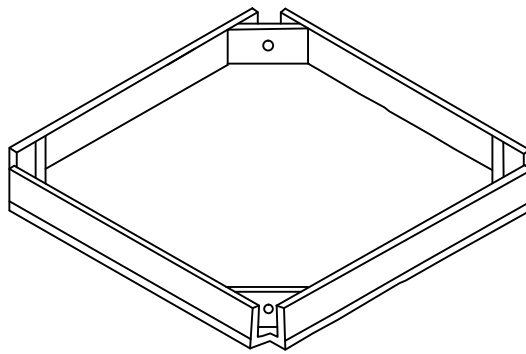

ASSEMBLY INSTRUCTIONS

ASSEMBLY INSTRUCTIONS

Parts List

HAUT LEG

A X 4

CENTER LEG

B X 4

BAS LEG

C X 4

BOTTOM FRAME

D X 1

FIRST SHELF FRAME

E X 1

SECOND SHELF FRAME

F X 1

TOP FRAME

G X 1

Hardware List

1

1/4" x 50mm 16pcs

2

Ø7-Ø10x1mm 16pc

3

Ø6-Ø16x1mm 16pcs