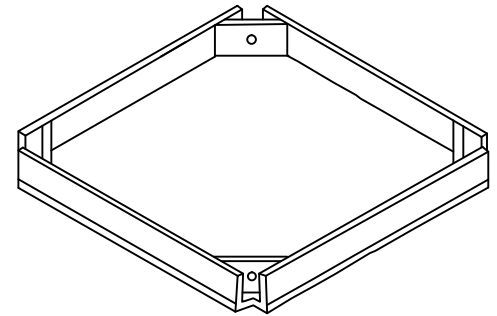

ASSEMBLY INSTRUCTIONS

ASSEMBLY INSTRUCTIONS

Parts List

HAUT LEG

A X 4

CENTER LEG

B X 4

BAS LEG

C X 4

BOTTOM FRAME

D X 1

FIRST SHELF FRAME

E X 1

SECOND SHELF FRAME

F X 1

TOP FRAME

G X 1

Hardware List

1

1/4" x 50mm 16pcs

2

Ø7-Ø10x1mm 16pc

3

Ø6-Ø16x1mm 16pcs