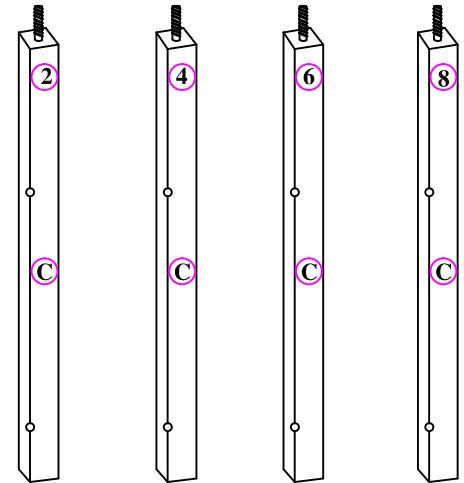

ASSEMBLY INSTRUCTIONS

ASSEMBLY INSTRUCTIONS

Parts List

HAUT LEG

A X 4

CENTER LEG

B X 4

BAS LEG

C X 4

BOTTOM FRAME

D X 1

FIRST SHELF FRAME

E X 1

SECOND SHELF FRAME

F X 1

TOP FRAME

G X 1

Hardware List

1

1/4" x 50mm 16pcs

2

Ø7-Ø10x1mm 16pc

3

Ø6-Ø16x1mm 16pcs

4

Ø3-10mm 16pcs

5

8pcs

6

4mm 1pc

ASSEMBLY INSTRUCTIONS

STEP 1