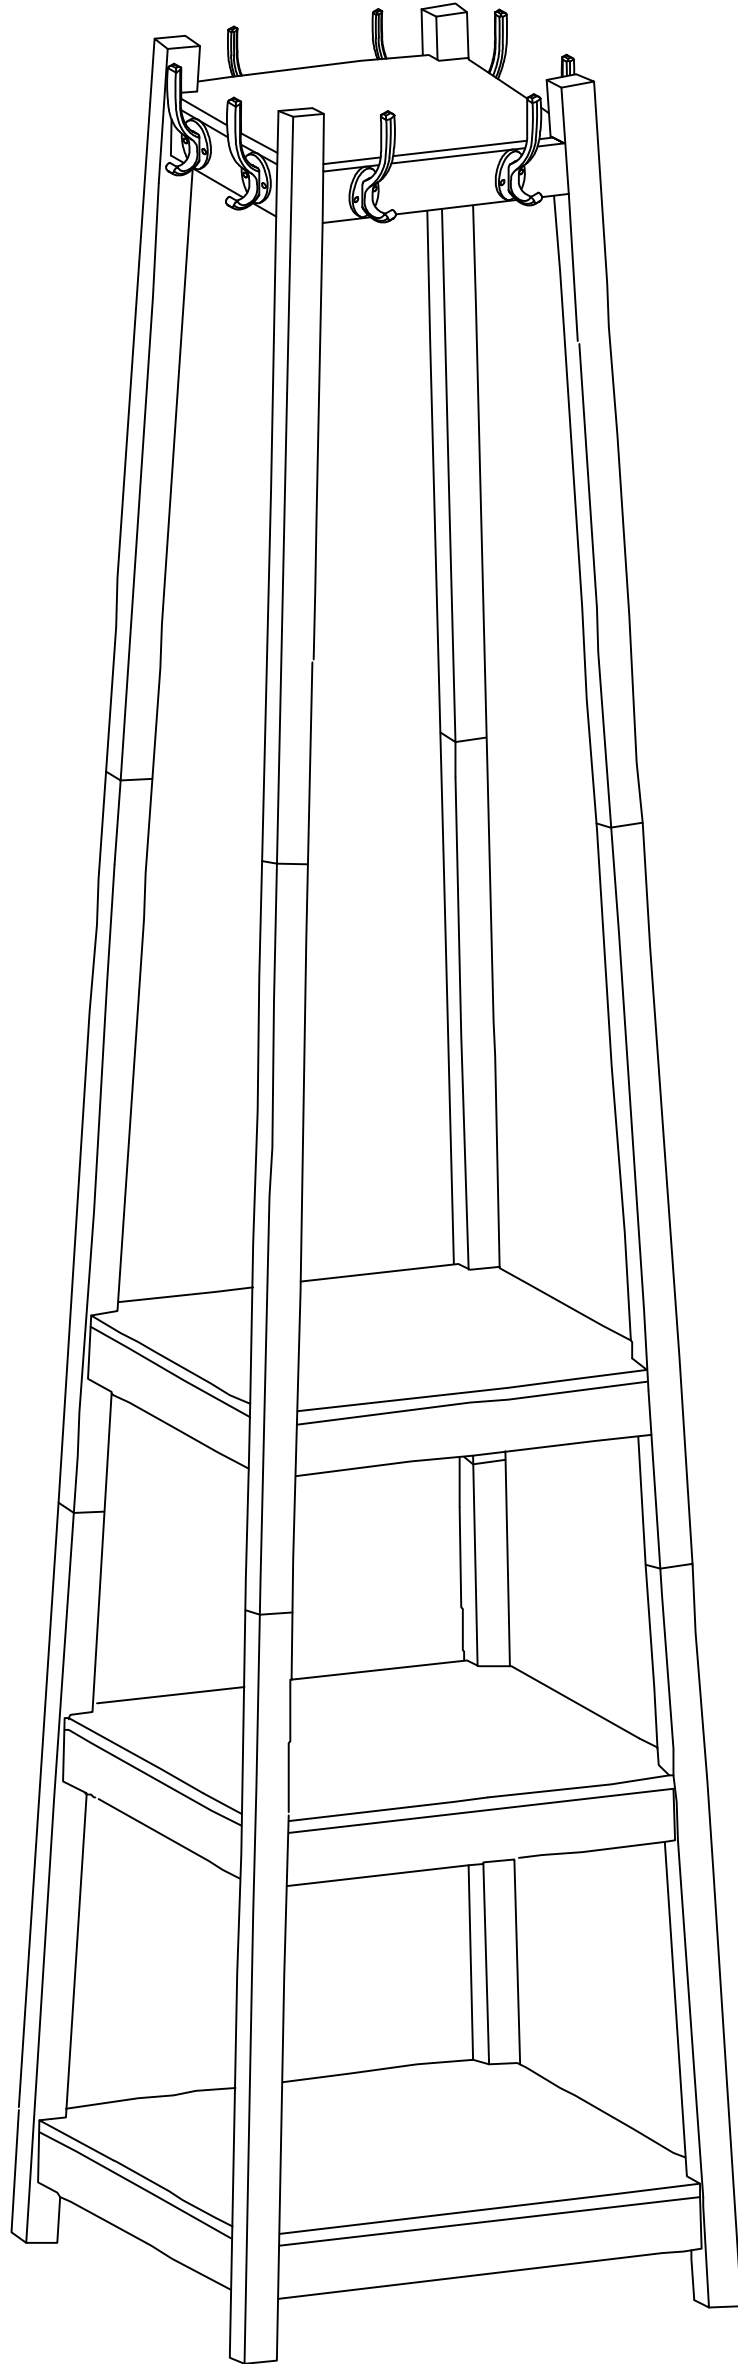

ASSEMBLY INSTRUCTIONS

ASSEMBLY INSTRUCTIONS

Parts List

HAUT LEG

A X 4

CENTER LEG

B X 4

BAS LEG

C X 4

BOTTOM FRAME

D X 1

FIRST SHELF FRAME

E X 1

SECOND SHELF FRAME

F X 1

TOP FRAME

G X 1

Hardware List

1

1/4" x 50mm 16pcs

2

Ø7-Ø10x1mm 16pc

3

Ø6-Ø16x1mm 16pcs

4

Ø3-10mm 16pcs

5

8pcs

6

4mm 1pc

ASSEMBLY INSTRUCTIONS

STEP 1