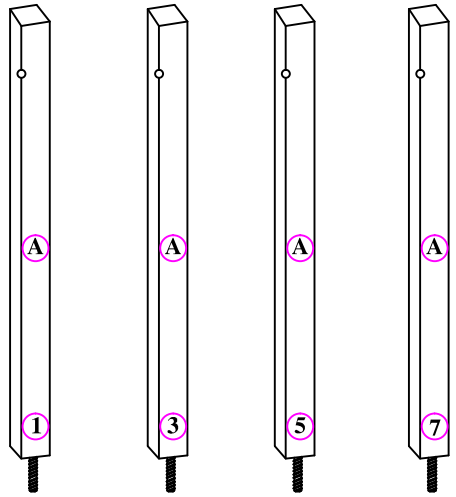

ASSEMBLY INSTRUCTIONS

ASSEMBLY INSTRUCTIONS

Parts List

HAUT LEG

A X 4

CENTER LEG

B X 4

BAS LEG

C X 4

BOTTOM FRAME

D X 1

FIRST SHELF FRAME

E X 1

SECOND SHELF FRAME

F X 1

TOP FRAME

G X 1

Hardware List

1

1/4" x 50mm 16pcs

2

Ø7-Ø10x1mm 16pc

3

Ø6-Ø16x1mm 16pcs

4

Ø3-10mm 16pcs

5

8pcs

6

4mm 1pc

ASSEMBLY INSTRUCTIONS

STEP 1