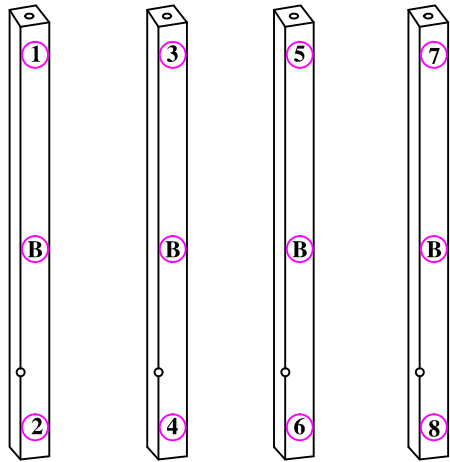

ASSEMBLY INSTRUCTIONS

ASSEMBLY INSTRUCTIONS

Parts List

HAUT LEG

A X 4

CENTER LEG

B X 4

BAS LEG

C X 4

BOTTOM FRAME

D X 1

FIRST SHELF FRAME

E X 1

SECOND SHELF FRAME

F X 1

TOP FRAME

G X 1

Hardware List

1

1/4" x 50mm 16pcs

2

Ø7-Ø10x1mm 16pc

3

Ø6-Ø16x1mm 16pcs

4

Ø3-10mm 16pcs

5

8pcs

6

4mm 1pc

ASSEMBLY INSTRUCTIONS

STEP 1