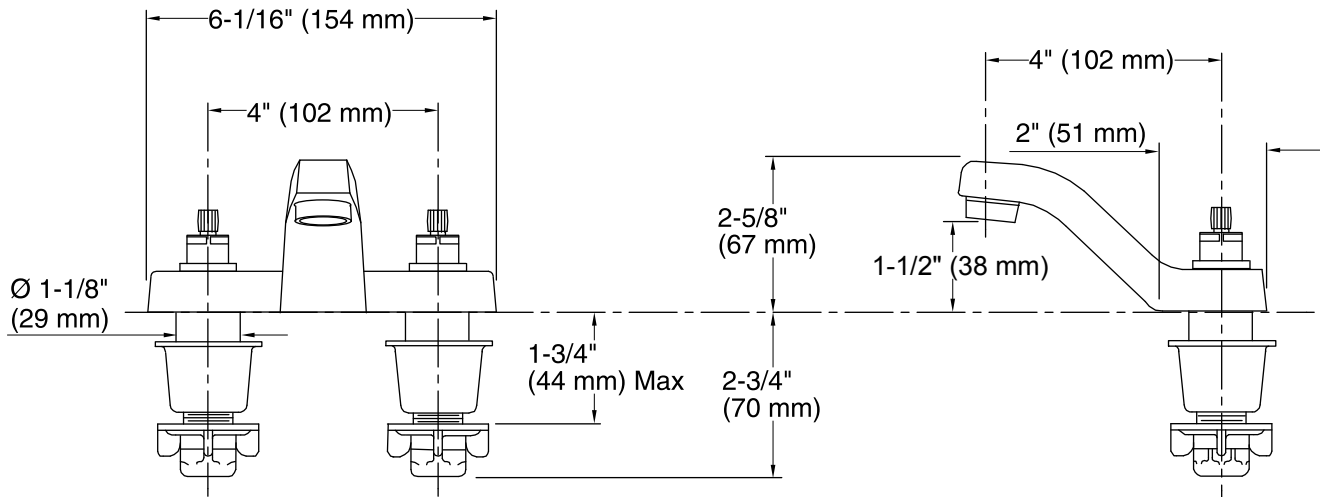

### Features

- Brass construction.
- Brass valve bodies.
- Quarter-turn washerless ceramic disc valves.
- 4" (102 mm) spout reach.
- For 4" (102 mm) centers.
- Standard aerator.
- Variety of handle style options.
- 1.5 gal/min (5.7 l/min) maximum flow rate [max at 60 psi (4.14 bar)].
- Less drain.

### Technical Information

All product dimensions are nominal.

Spout reach: 4" (102 mm)