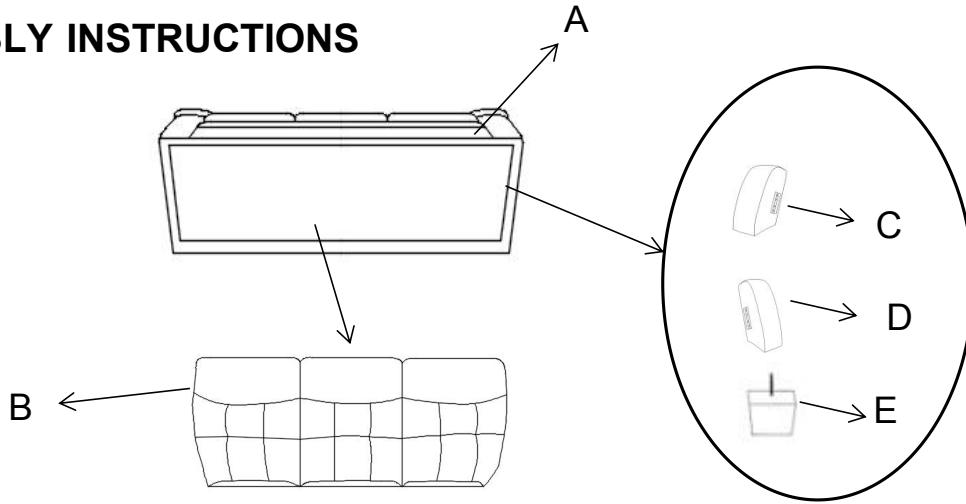

ASSEMBLY INSTRUCTIONS

SOFA

ASSEMBLY INSTRUCTIONS

ASSEMBLY TIPS:

1. Remove hardware from box and sort by size.
2. Please check to see that all hardware and parts are present prior to start of assembly.
3. Please follow attached instructions in the same sequence as numbered to assure fast & easy assembly.

ASSEMBLY TIME 15 MINUTES

PARTS IDENTIFICATION

A		BASE	1PC
B		BACK	1PC
C		LEFT EAR	1PC
D		RIGHT EAR	1PC
E		LEG	4PCS

ASSEMBLY INSTRUCTIONS

STEP 1

STEP 2

STEP 3

STEP 4