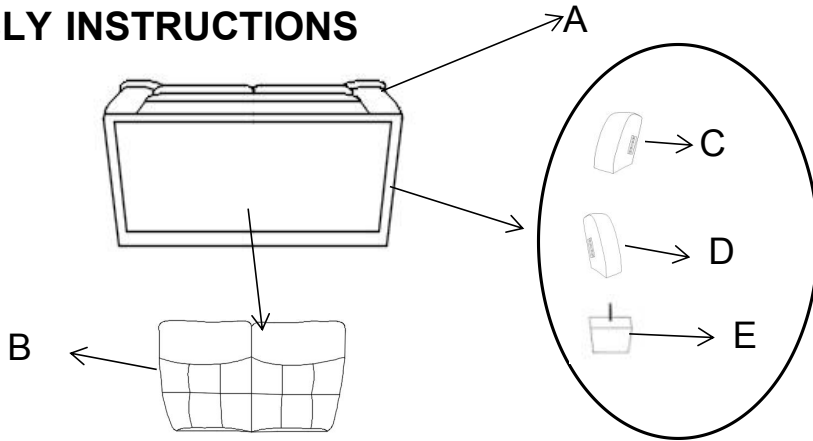

ASSEMBLY INSTRUCTIONS

LOVESEAT

ASSEMBLY INSTRUCTIONS

ASSEMBLY TIPS:

1. Remove hardware from box and sort by size.
2. Please check to see that all hardware and parts are present prior to start of assembly.
3. Please follow attached instructions in the same sequence as numbered to assure fast & easy assembly.

ASSEMBLY TIME 15 MINUTES

PARTS IDENTIFICATION

A		BASE	1PC
B		BACK	1PC
C		LEFT EAR	1PC
D		RIGHT EAR	1PC
E		LEG	4PCS

ASSEMBLY INSTRUCTIONS

STEP 1

STEP 2

STEP 3

STEP 4