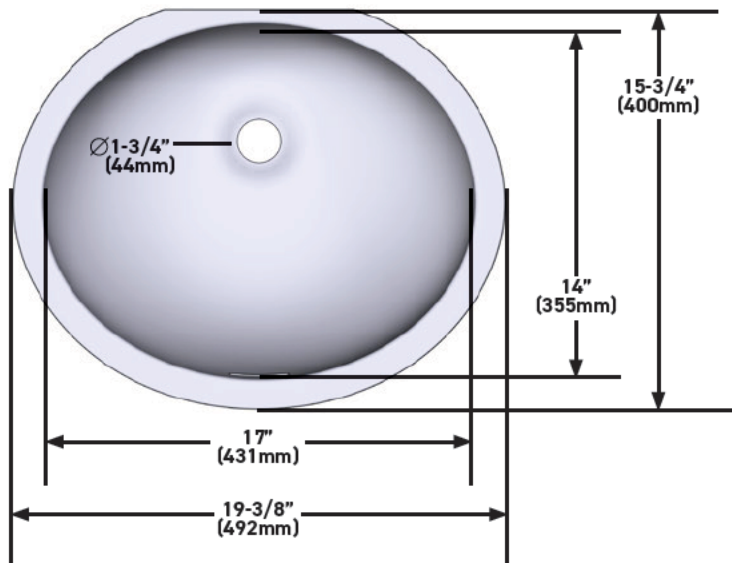

For warranty or additional information, contact:

US Customers

U.S.A.
houseofrohl.com/support
1-800-777-9762

QUEBEC / MARITIMES / WESTERN CANADA
QUÉBEC / MARITIMES / OUEST CANADIEN
QUEBEC / MARITIMOS / CANADA OCCIDENTAL
houseofrohl.ca/support
1-866-473-8442

Canadian Customers

ONTARIO
houseofrohl.ca/support
1-800-287-5354