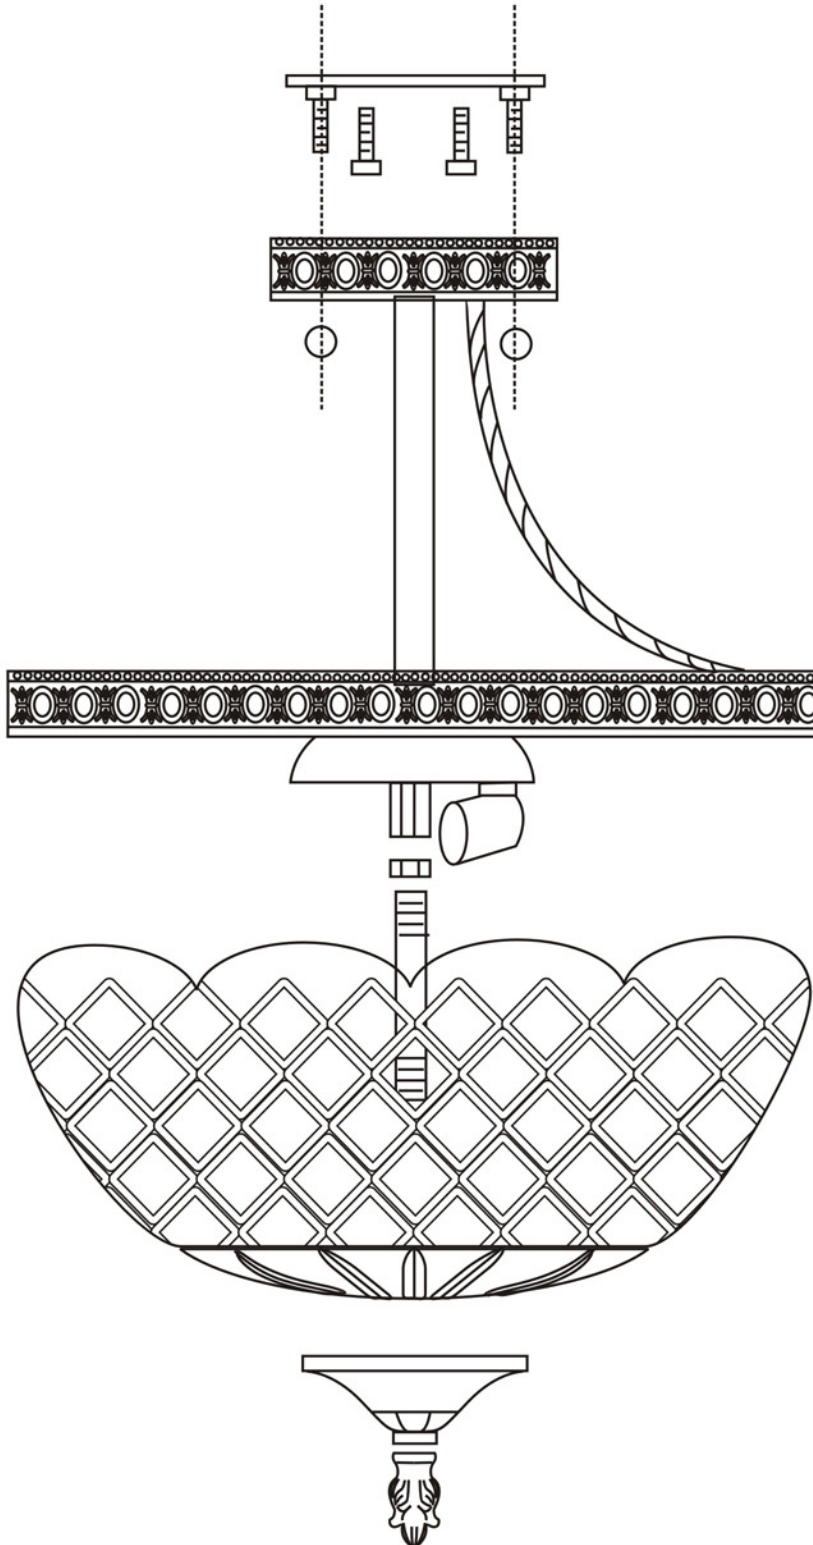

1958

CRYSTORAMA

LIGHTING GROUP

95 Cantiague Rock Road Westbury, NY 11590 Tel:(516) 931-9090 Fax:(516) 931-1254 www.crystorama.com

MODEL#:118 -8 ASSEMBLY INSTRUCTIONS

Electrical Danger Turn Power Off

All electrical components must be installed by a licensed electrician in accordance with the National Electric Code and the appropriate local electrical codes.

You will need 2 - Cand. Bulb
40 Watts Recommended
60 Watts Max
Bulb not included.