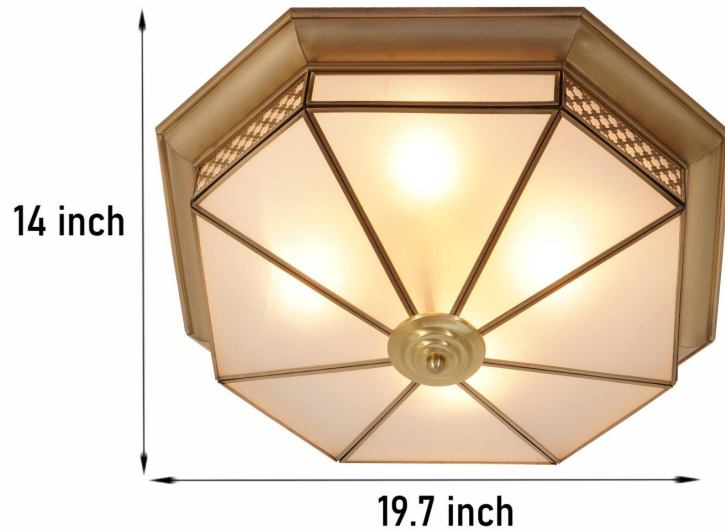

# PRODUCT DIMENSION

**E26 Base X4**  
(Bulbs Not Included)

Lamp body color : Frosted glass+Gold wrought iron  
Material : Hardware+Glass