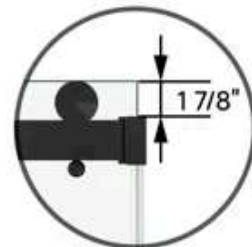

Width	48" / 54" / 60" / 66" / 72" / 76" / 78"
Height	60" / 66" / 72" / 76" / 79"

Cozy

**Glass Top to
Wall Mount Height**

**Minimum
Threshold Depth**

Width Adjustment

5" total range
(-4" / +1" from nominal)