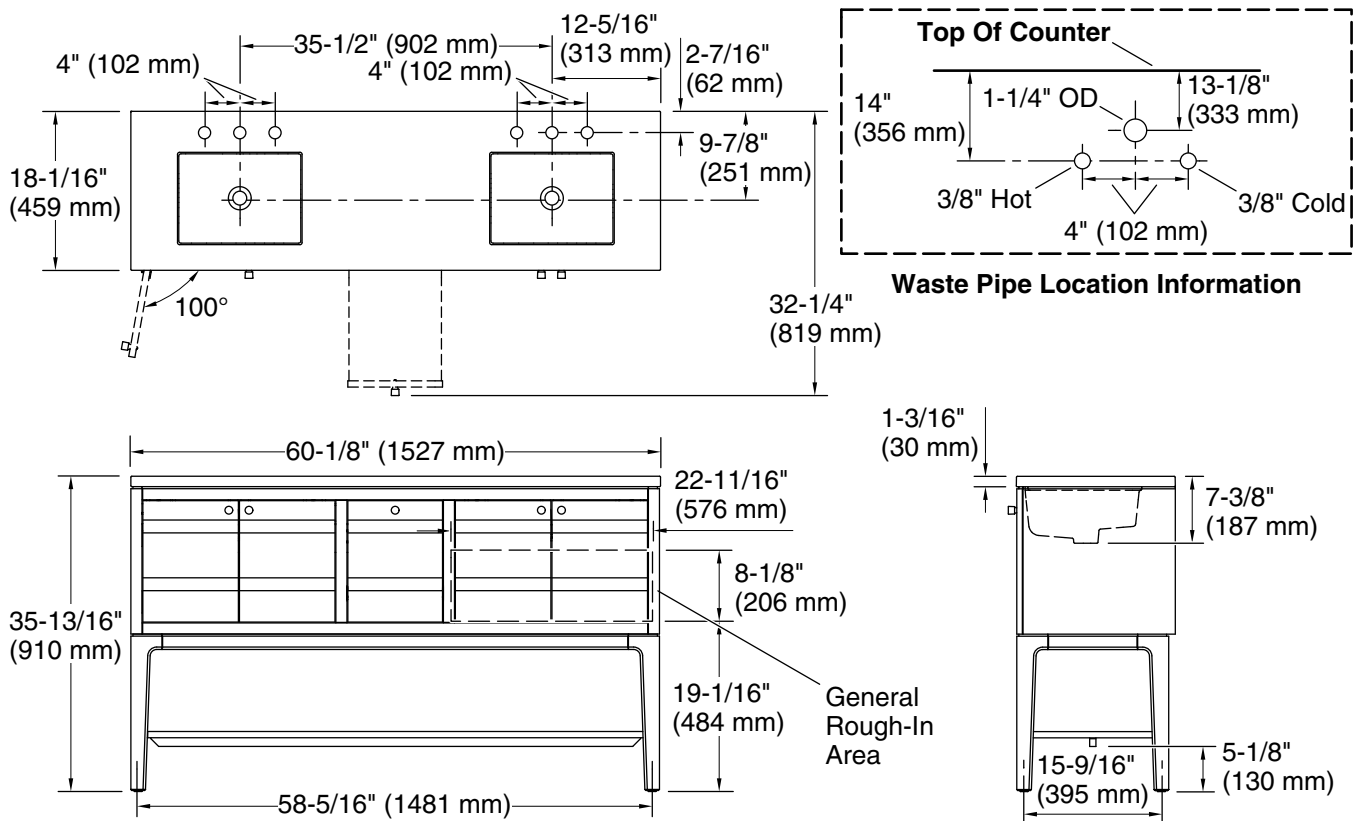

Features

- One full-extension 12-3/4" (325 mm) drawer with soft-close side-mount slides
- Two 18" (457 mm) cabinet interior spaces provide ample storage
- Three-way adjustable slow-close door hinges for easy cabinet access
- Finish-matched cabinet interior offers generous clearance for plumbing
- Customize your storage with optional accessories such as floor liners, drawer organizers, and perfectly sized containers (sold separately)
- Bianco Bella quartz vanity top adds beauty and long-lasting durability

Color	Code	Description
	0	White
	1WT	Mohair Grey

Technical Information

All product dimensions are nominal.

Notes

Install this product according to the installation instructions.