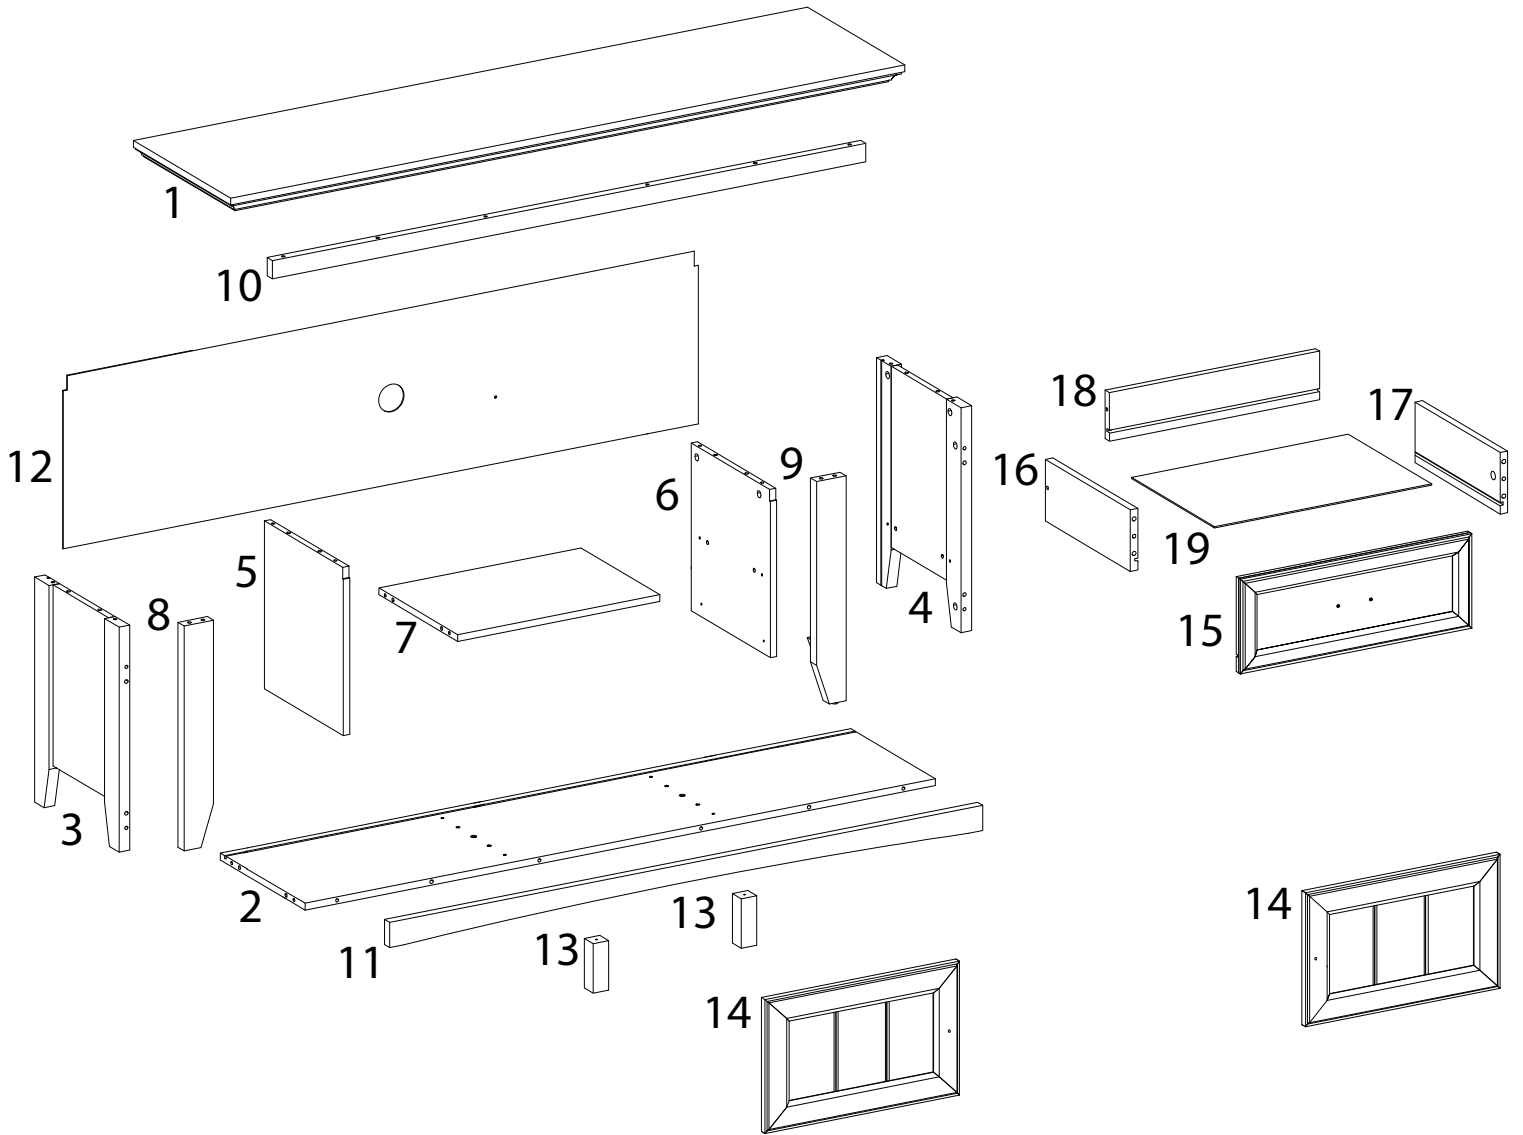

Assembly instructions for step 1/23:

- Tools:** A screwdriver is required. A power drill is not required (indicated by a diagonal line through the drill icon).
- Time:** 90 minutes (indicated by a clock icon).
- Personnel:** 1 person (indicated by a person icon).
- Warnings:** Two warning triangles with exclamation marks are present, one above the tools section and one above the material section.
- Material:** A rectangular block is shown being placed on a textured surface. A diagonal line through the block indicates that it should not be placed on a soft or uneven surface.

11

x 1

12

x 1

13

x 2

14

x 2

15

x 1

16

x 1

17

x 1

18

x 1

19

x 1

A

x 30

B

x 30

C

x 14