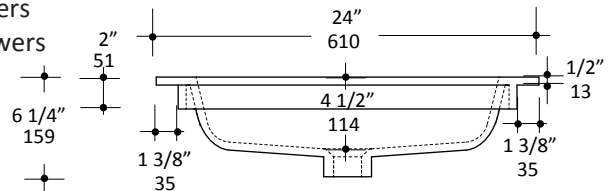

Specifications:

Installation:	22" or 19" deep vanity-top
Exterior Dimensions:	K24 - 24" w x 22" d x 6 1/4" h K24S - 24" w x 19" d x 6 1/4" h (for wall-mount faucets only)
Material:	Solid surface
Weight:	34 lbs
Overflow:	Yes
Finishes:	M - Matte white G - Gloss white
Faucet Holes for K24:	00 - no hole 01 - one centered hole 02 - two hole - center and right, 4" spread 03 - three hole, 8" spread
Faucet Hole Size for K24:	Ø 1 3/8"
Drain Hole Size:	Ø 1 3/4"
Cutout Size:	K24 - 22" x 19" K24S - 22" x 16" (templates available upon request)

CUT OUT K24
starts 1" from the back
22" x 19"
559 x 482

CUT OUT K24S
starts 1" from the back
22" x 16"
559 x 406

Features:

- Stain, scratch, chemical, impact resistant
- Optional backsplash available

Codes + Standards:

- Meets and exceeds applicable national codes and standards

compliant when installed to specific requirements of this regulation

Recommended Items:

- BKS - 6" Backsplash G - gloss, M - matte
- Furniture for K24 22" deep sinktop
 - KBT-ADA-24 - Wall-mount vanity with two doors
 - KUB-W-24 - Floor-standing or wall mounted vanity with drawers
 - KUB-W-24B - Floor-standing or wall mounted vanity with drawers
 - PUN-W-24 - Wall-mount under-counter vanity with two drawers
 - NAV-UN-24 - Free-standing under-counter vanity (If paired, this vanity must be ordered together with the sink top)
- Furniture for K24S 19" deep sink (not suitable for deck-mount faucet)
 - KBT-ADA-24S - Wall-mount vanity with two doors
- Drain with overflow
 - 7100-17
 - 7100-16OF
 - 7100-13OF

LACAVA reserves the right to revise any dimension or information on this sheet without notice. Dimensions are nominal and may vary within an industry accepted tolerance of 1/4".

Drawings provided herein are meant to give the user an idea of the product and are not made to scale.