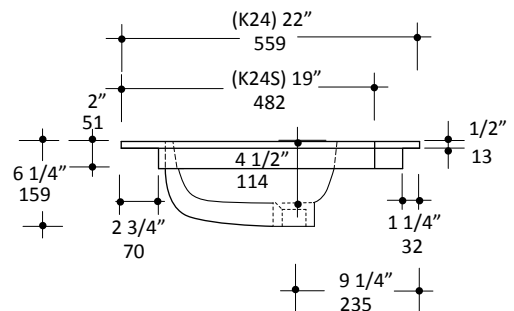

Care + Maintenance:

- To prevent damage to the solid surface material, hot objects and open flame should not be placed in direct contact with the surface

[Click Here](#) to find out more about proper care and maintenance

LACAVA reserves the right to revise any dimension or information on this sheet without notice. Dimensions are nominal and may vary within an industry accepted tolerance of 1/4".

Drawings provided herein are meant to give the user an idea of the product and are not made to scale.

Revised: 12/13/2024