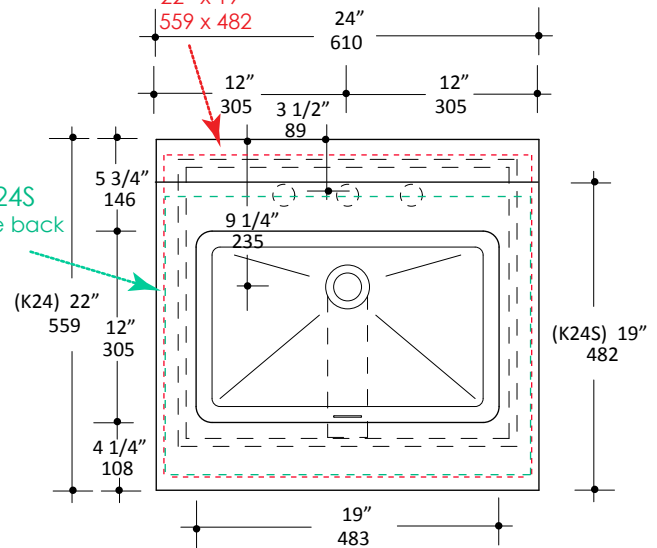

Specifications:

Installation:	22" or 19" deep vanity-top
Exterior Dimensions:	K24 - 24" w x 22" d x 6 1/4" h K24S - 24" w x 19" d x 6 1/4" h (for wall-mount faucets only)
Material:	Solid surface
Weight:	34 lbs
Overflow:	Yes
Finishes:	M - Matte white G - Gloss white
Faucet Holes for K24:	00 - no hole 01 - one centered hole 02 - two hole - center and right, 4" spread 03 - three hole, 8" spread
Faucet Hole Size for K24:	Ø 1 3/8"
Drain Hole Size:	Ø 1 3/4"
Cutout Size:	K24 - 22" x 19" K24S - 22" x 16" (templates available upon request)

CUT OUT K24
starts 1" from the back
22" x 19"
559 x 482

CUT OUT K24S
starts 1" from the back
22" x 16"
559 x 406

Features:

- Stain, scratch, chemical, impact resistant
- Optional backsplash available

Codes + Standards:

- Meets and exceeds applicable national codes and standards

compliant when installed to specific requirements of this regulation

Recommended Items:

- BKS - 6" Backsplash G - gloss, M - matte
- Furniture for K24 22" deep sinktop
 - KBT-ADA-24 - Wall-mount vanity with two doors
 - KUB-W-24 - Floor-standing or wall mounted vanity with drawers
 - KUB-W-24B - Floor-standing or wall mounted vanity with drawers
 - PUN-W-24 - Wall-mount under-counter vanity with two drawers
 - NAV-UN-24 - Free-standing under-counter vanity (If paired, this vanity must be ordered together with the sink top)
- Furniture for K24S 19" deep sink (not suitable for deck-mount faucet)
 - KBT-ADA-24S - Wall-mount vanity with two doors
- Drain with overflow
 - 7100-17
 - 7100-16OF
 - 7100-13OF

LACAVA reserves the right to revise any dimension or information on this sheet without notice. Dimensions are nominal and may vary within an industry accepted tolerance of 1/4".

Drawings provided herein are meant to give the user an idea of the product and are not made to scale.