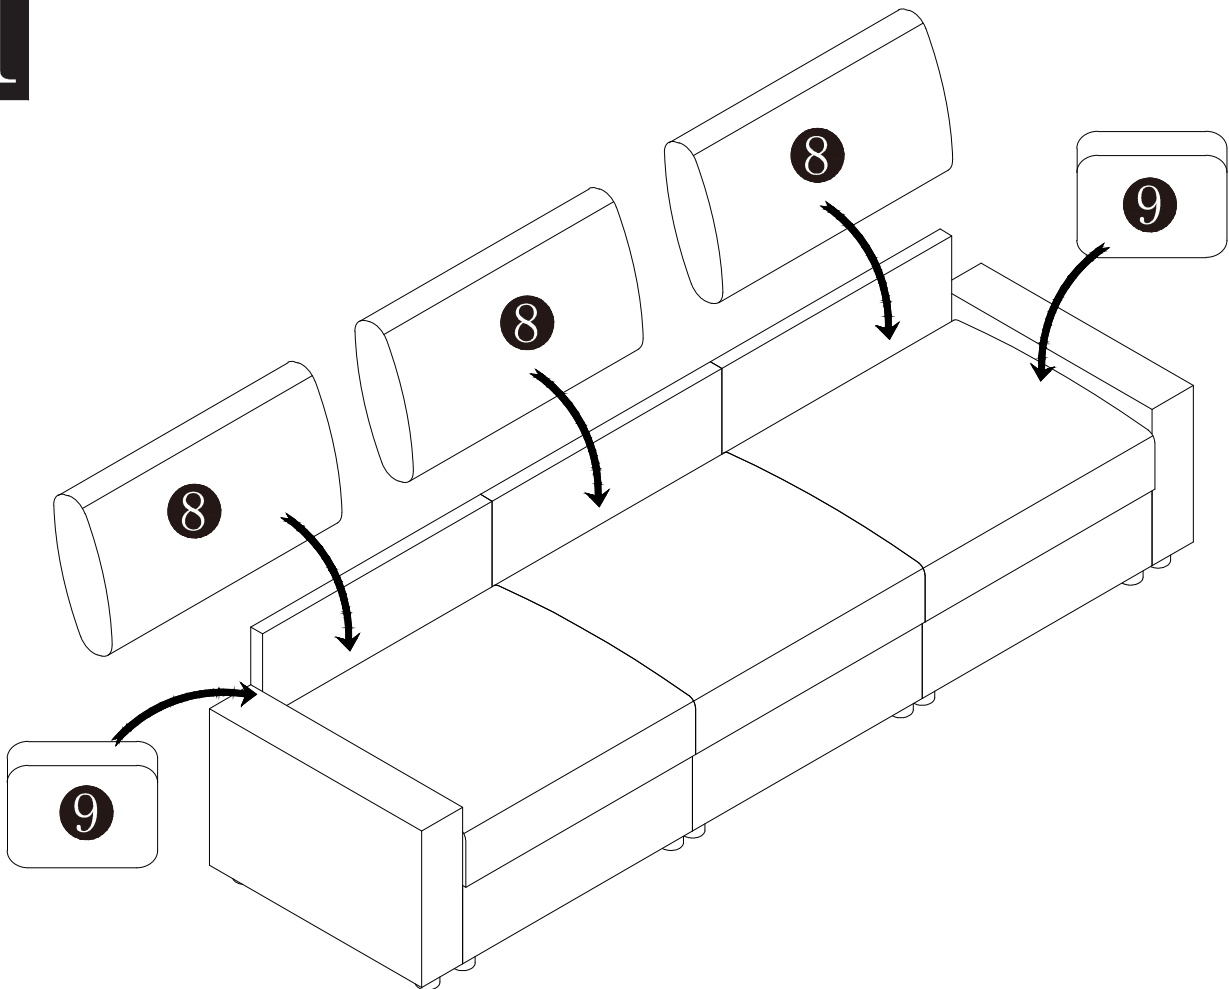

After removing the seat cushion from the vacuum packaging, please tap it with your hand to restore it quickly. It will take 48 hours for it to fully recover

6

7

8

9

10

11

12