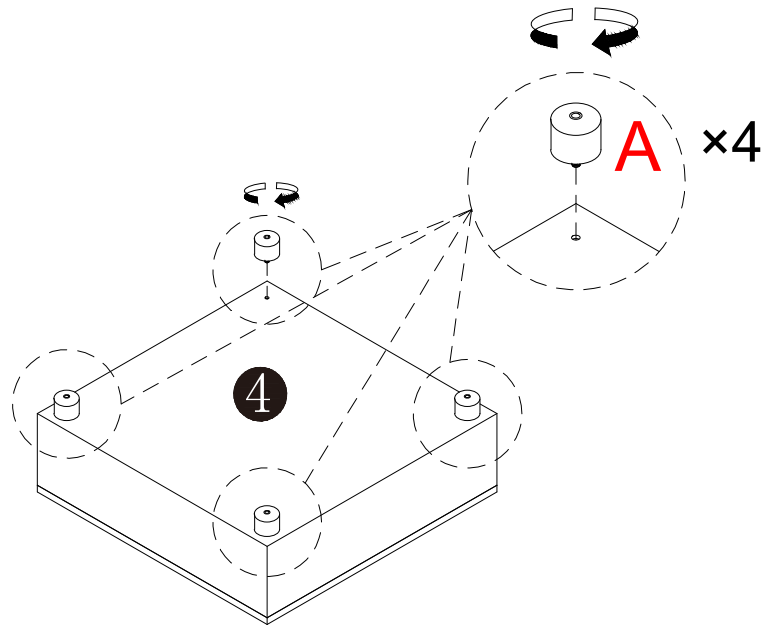

After removing the seat cushion from the vacuum packaging, please tap it with your hand to restore it quickly. It will take 48 hours for it to fully recover

6

7

8

9

10

11

12