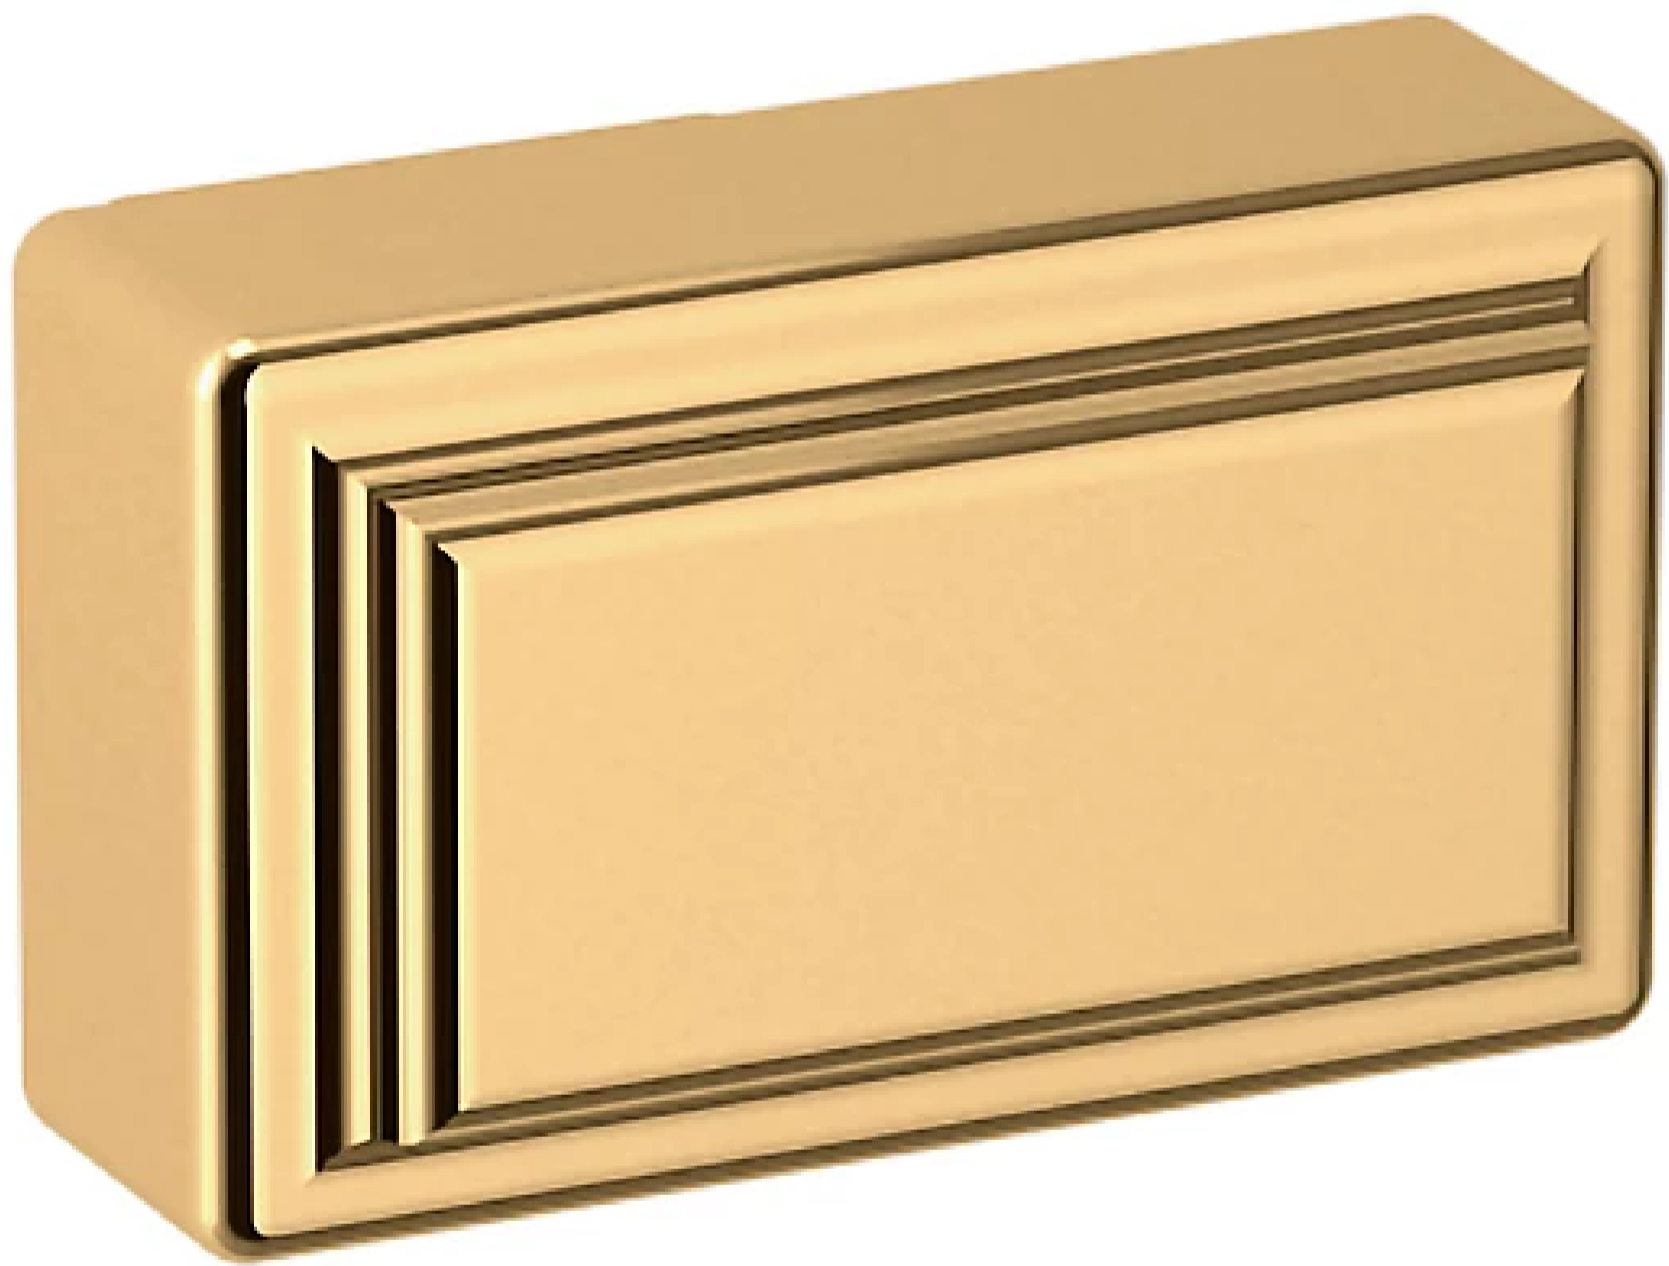

4425 RECTANGLE RAISED KNOB

SPECIFICATIONS

STYLE	Traditional
CABINET KNOB DIAMETER	1.25
PROJECTION	1.1

4425 RECTANGLE RAISED KNOB

ESTATE PORTFOLIO

Model Number:
4425.031.BIN

Key Features

- ✓ This family is available in a knob, and 4", 6", 12", and 18" Pull
- ✓ Solid brass construction, feeling the difference in quality in every piece of cabinet hardware.
- ✓ For those who appreciate the patina that comes with a well-loved vintage piece, Baldwin's living finish Non- Lacquered Brass, allows for natural darkening over time.
- ✓ Mounting Hardware included

FINISHES OPTIONS

Satin Nickel - 150, US15

Lifetime (PVD) Polished Nickel - 055

Polished Chrome - 260

Lifetime (PVD) Polished Brass - 003

Lifetime (PVD) Satin Brass - 044

Satin Black - 190

Venetian Bronze - 112, 11P

Non-lacquered Brass - 031

all measurements in inches

SPECIFICATIONS

STYLE	Traditional
CABINET KNOB DIAMETER	1.25
PROJECTION	1.1