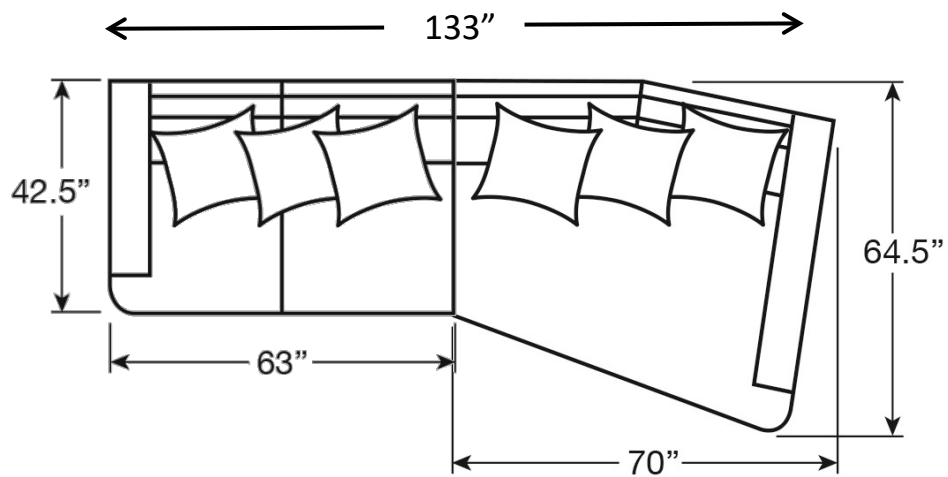

Overall: 91.5W 42.5D 34H Arm: 23H

Seat: 17W Inside: 83.5W 24.5D

(5) 20" Lux Down Throw Pillows

Standard Features: Ultra Down Seat Cushions & Blend Down Back Cushions

LEXINGTON
HOME BRANDS

As Shown:

Also Available: