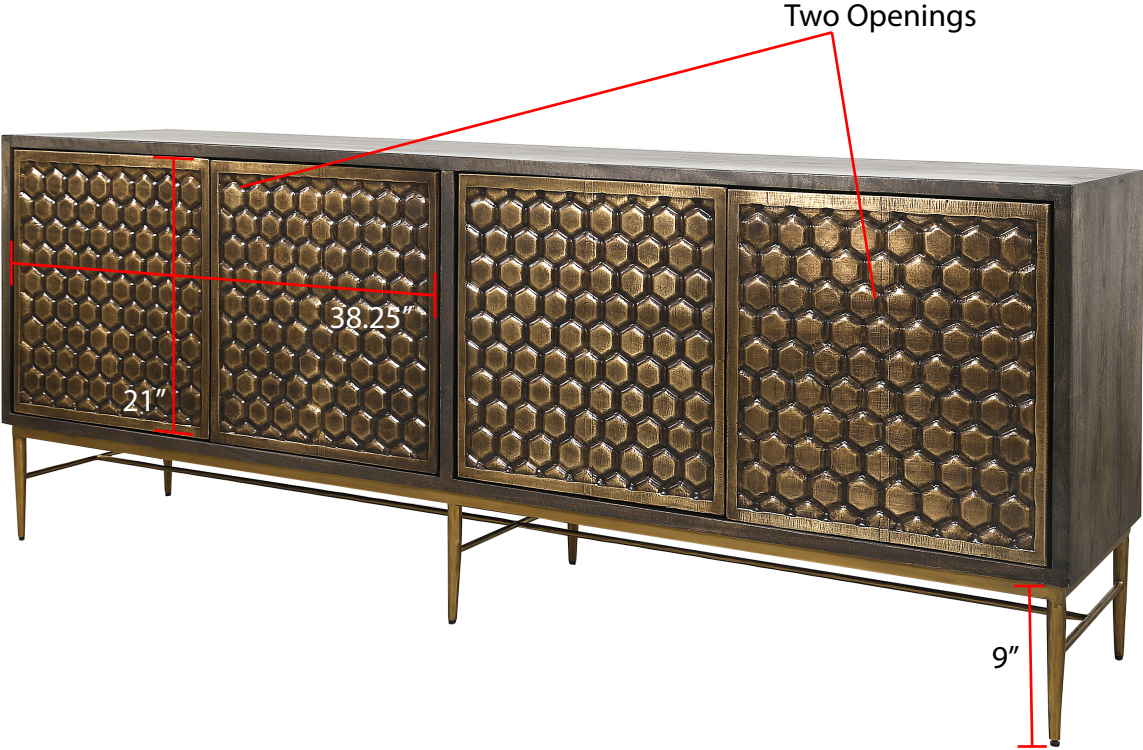

# 80 inch Console

Overall: 80" x 18" x 32"

Shelves 38.25" W x 15.75" D

10.25" Above  
10" Below