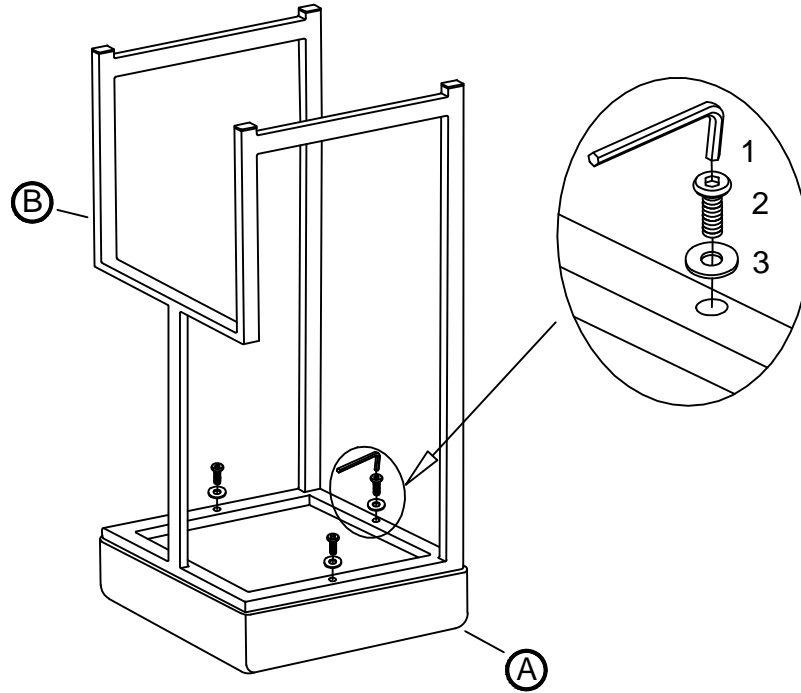

ASSEMBLY INSTRUCTIONS

STEP 1