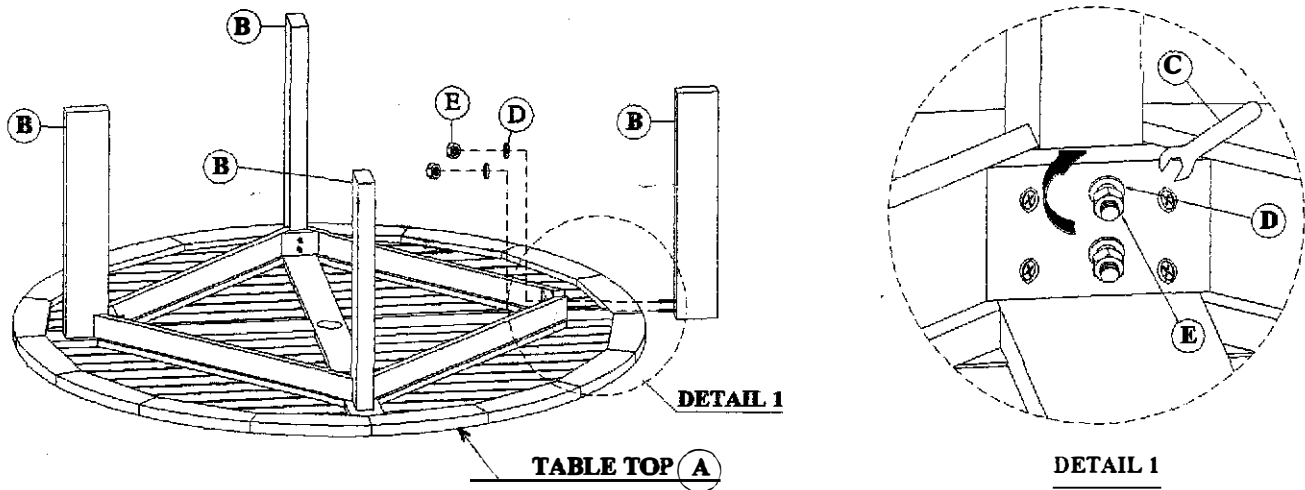

ASSEMBLY INSTRUCTIONS

TEAKWOOD 1.8 M ROUND TABLE WITH PARASOL HOLE (ATF73)

STEP 1

STEP 2

STEP 3

ASSEMBLY INSTRUCTIONS

TEAKWOOD 1.8 M ROUND TABLE WITH PARASOL HOLE (ATF73)

NO.	PARTS.	QTY.
A	TABLE TOP 	1
B	LEGS. 	4
C	WRENCH 	1
D	SPRING WASHER 	8+1
E	NUT 	8+1
F	STAINLESS STEEL CAP 	1