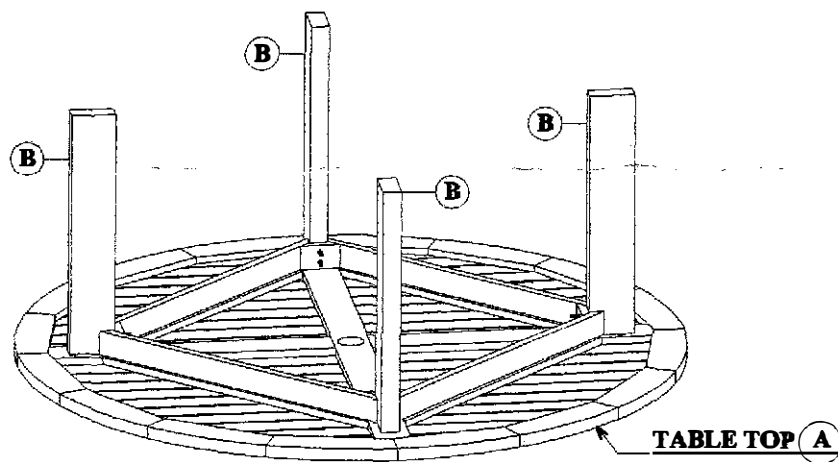

ASSEMBLY INSTRUCTIONS

TEAKWOOD 1.8 M ROUND TABLE WITH PARASOL HOLE (ATF73)

STEP 1

STEP 2

STEP 3

ASSEMBLY INSTRUCTIONS

TEAKWOOD 1.8 M ROUND TABLE WITH PARASOL HOLE (ATF73)

NO.	PARTS.	QTY.
A	TABLE TOP 	1
B	LEGS. 	4
C	WRENCH 	1
D	SPRING WASHER 	8+1
E	NUT 	8+1
F	STAINLESS STEEL CAP 	1