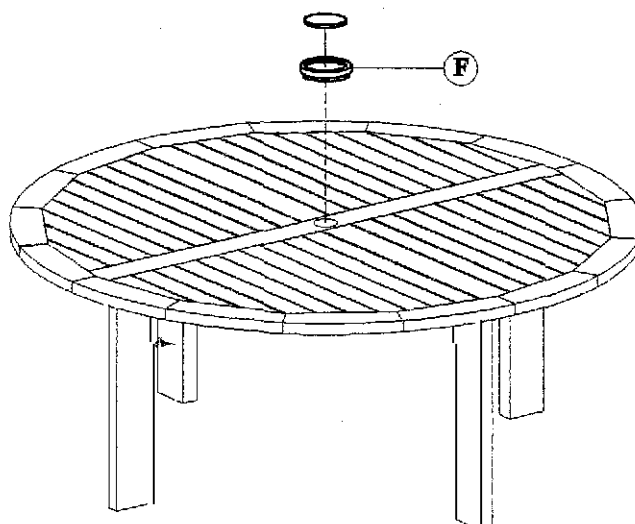

ASSEMBLY INSTRUCTIONS

TEAKWOOD 1.8 M ROUND TABLE WITH PARASOL HOLE (ATF73)

STEP 1

STEP 2

STEP 3

ASSEMBLY INSTRUCTIONS

TEAKWOOD 1.8 M ROUND TABLE WITH PARASOL HOLE (ATF73)

NO.	PARTS.	QTY.
A	TABLE TOP 	1
B	LEGS. 	4
C	WRENCH 	1
D	SPRING WASHER 	8+1
E	NUT 	8+1
F	STAINLESS STEEL CAP 	1