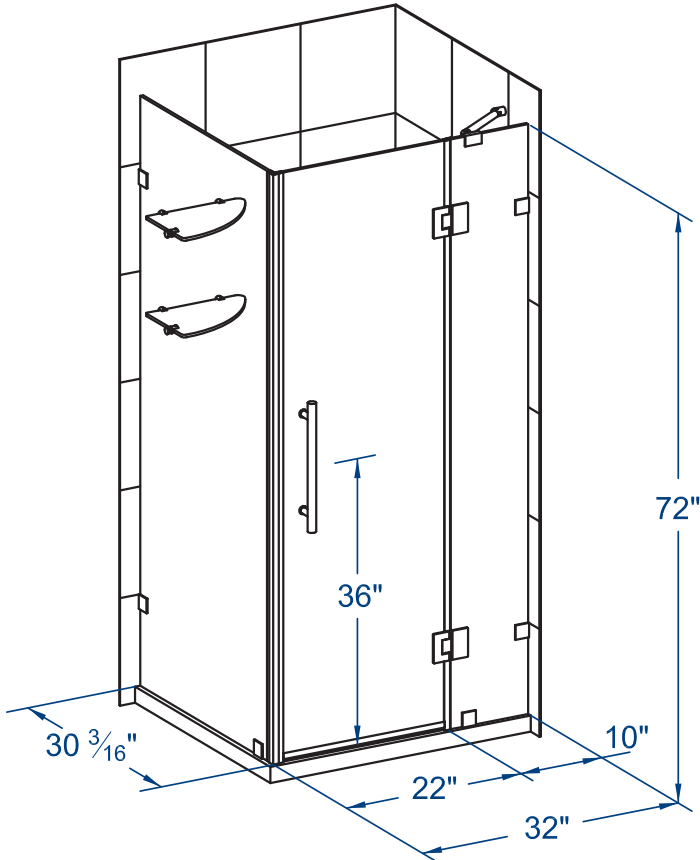

## SEN992-3230-10

COMPLETELY FRAMELESS HINGED SHOWER ENCLOSURE WITH SHELVES

### FEATURES

COMPLETELY FRAMELESS

REVERSIBLE DOOR

CORNER ALCOVE

INTEGRATED SHELVING