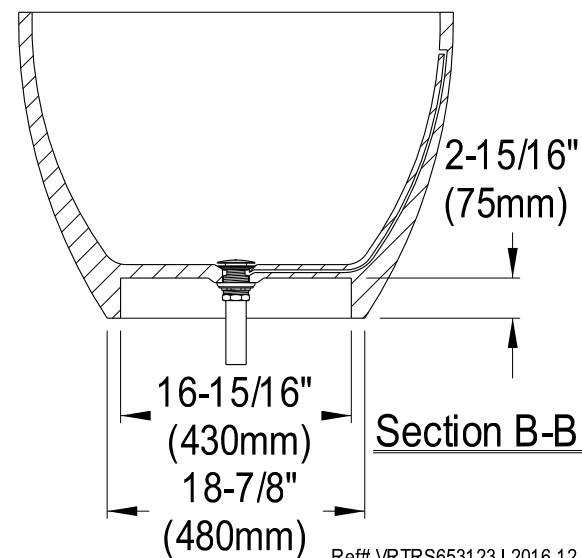

VRTRS653123

65" Solid Surface Bathtub With Drain

Section A-A

Section B-B