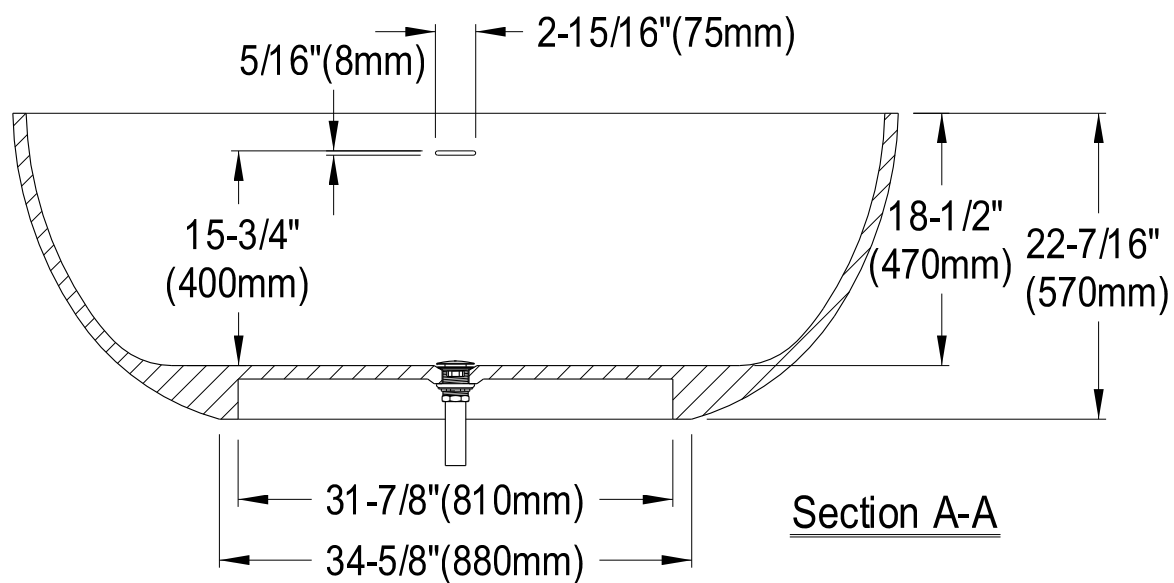

VRTRS653123

65" Solid Surface Bathtub With Drain

Section A-A

Section B-B