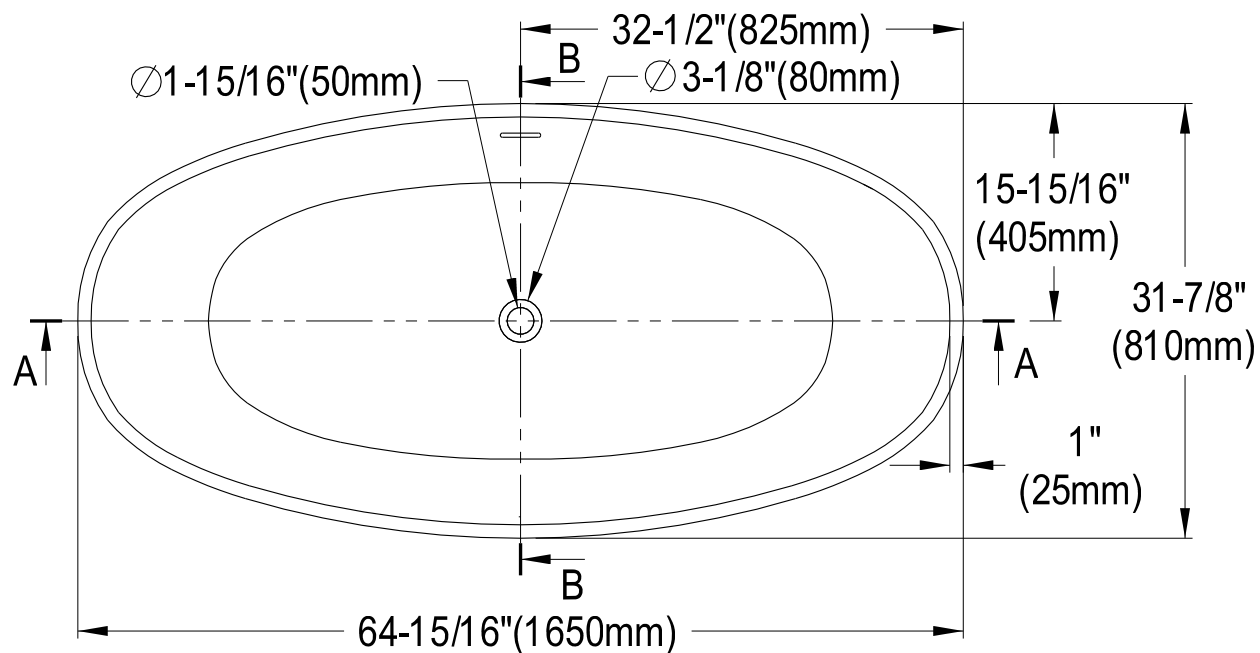

VRTRS653123

65" Solid Surface Bathtub With Drain

Section A-A

Section B-B