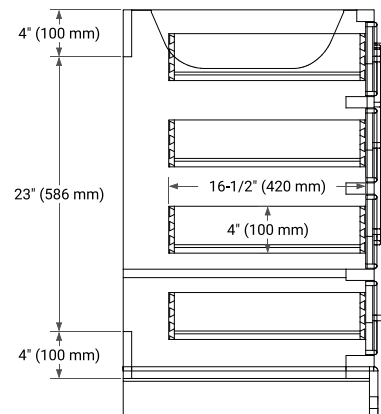

54" SINGLE SINK BASE CABINET

BASE CABINET DIMENSIONS

54" W x 21.5" D x 34.5" H

FEATURES

- Solid wood frame & plywood panels
- Dovetail drawers and joints
- Soft closing doors & drawers

HARDWARE FINISHES*

Brushed Nickel   Satin Brass   Matte Black   Polished Chrome

*Hardware comes preinstalled with the illustrated option. Other finishes are available on our online store if you prefer a different one.

AVAILABLE COLORS

White   Grey   Midnight Blue

FRONT VIEW

SIDE VIEW

PLAN VIEW