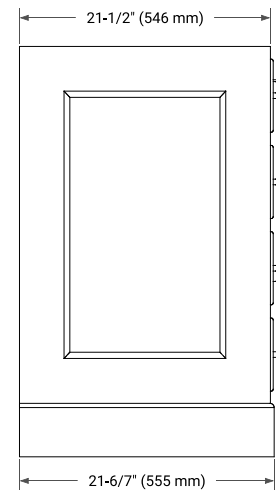

54" SINGLE SINK BASE CABINET

BASE CABINET DIMENSIONS

54" W x 21.5" D x 34.5" H

FEATURES

- Solid wood frame & plywood panels
- Dovetail drawers and joints
- Soft closing doors & drawers

HARDWARE FINISHES*

Brushed Nickel   Satin Brass   Matte Black   Polished Chrome

*Hardware comes preinstalled with the illustrated option. Other finishes are available on our online store if you prefer a different one.

AVAILABLE COLORS

White   Grey   Midnight Blue

FRONT VIEW

SIDE VIEW

PLAN VIEW