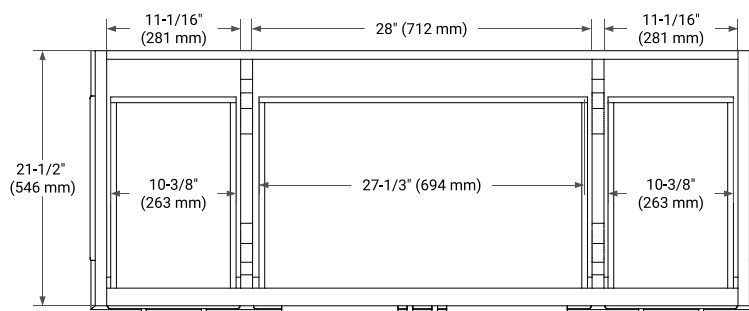

54" SINGLE SINK BASE CABINET

BASE CABINET DIMENSIONS

54" W x 21.5" D x 34.5" H

FEATURES

- Solid wood frame & plywood panels
- Dovetail drawers and joints
- Soft closing doors & drawers

HARDWARE FINISHES*

Brushed Nickel   Satin Brass   Matte Black   Polished Chrome

*Hardware comes preinstalled with the illustrated option. Other finishes are available on our online store if you prefer a different one.

AVAILABLE COLORS

White   Grey   Midnight Blue

FRONT VIEW

SIDE VIEW

PLAN VIEW