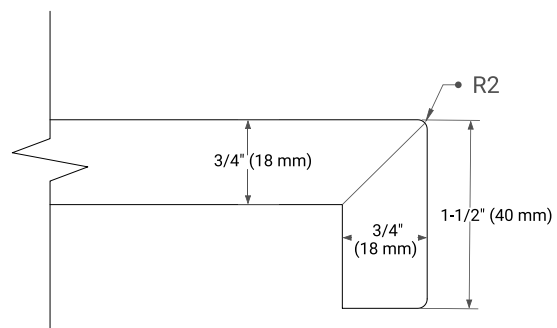

EDGE SIDE VIEW