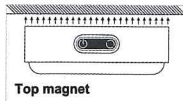

KAGWON®

LED Night Light

⏻ Short touch: ON/OFF

⌚ Short touch: color temperature charging
Long touch: adjusting brightness

Charging: Red Lights on **Fully charged:** Red Lights off
Charging Time: 4 hours
Working Time: 8 hours on high brightness mode
200 hours on low brightness mode

Please turn it to **'ON'** before use. If don't use for a long time please turn it to **'OFF'**.

Installation:

Top magnet

Side magnet

- Please completely clean the mounting surface and keep it dry.