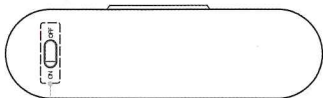

KAGWON®

LED Night Light

⏻ Short touch: ON/OFF

⌚ Short touch: color temperature charging
Long touch: adjusting brightness

Charging: Red Lights on **Fully charged:** Red Lights off
Charging Time: 4 hours
Working Time: 8 hours on high brightness mode
200 hours on low brightness mode

Please turn it to **'ON'** before use. If don't use for a long time please turn it to **'OFF'**.

Installation:

Top magnet

Side magnet

- Please completely clean the mounting surface and keep it dry.