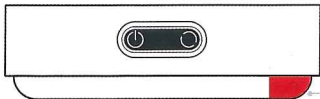

KAGWON®

LED Night Light

⏻ Short touch: ON/OFF

⌚ Short touch: color temperature charging
Long touch: adjusting brightness

Charging: Red Lights on **Fully charged:** Red Lights off
Charging Time: 4 hours
Working Time: 8 hours on high brightness mode
200 hours on low brightness mode

Please turn it to **'ON'** before use. If don't use for a long time please turn it to **'OFF'**.

Installation:

Top magnet

Side magnet

- Please completely clean the mounting surface and keep it dry.