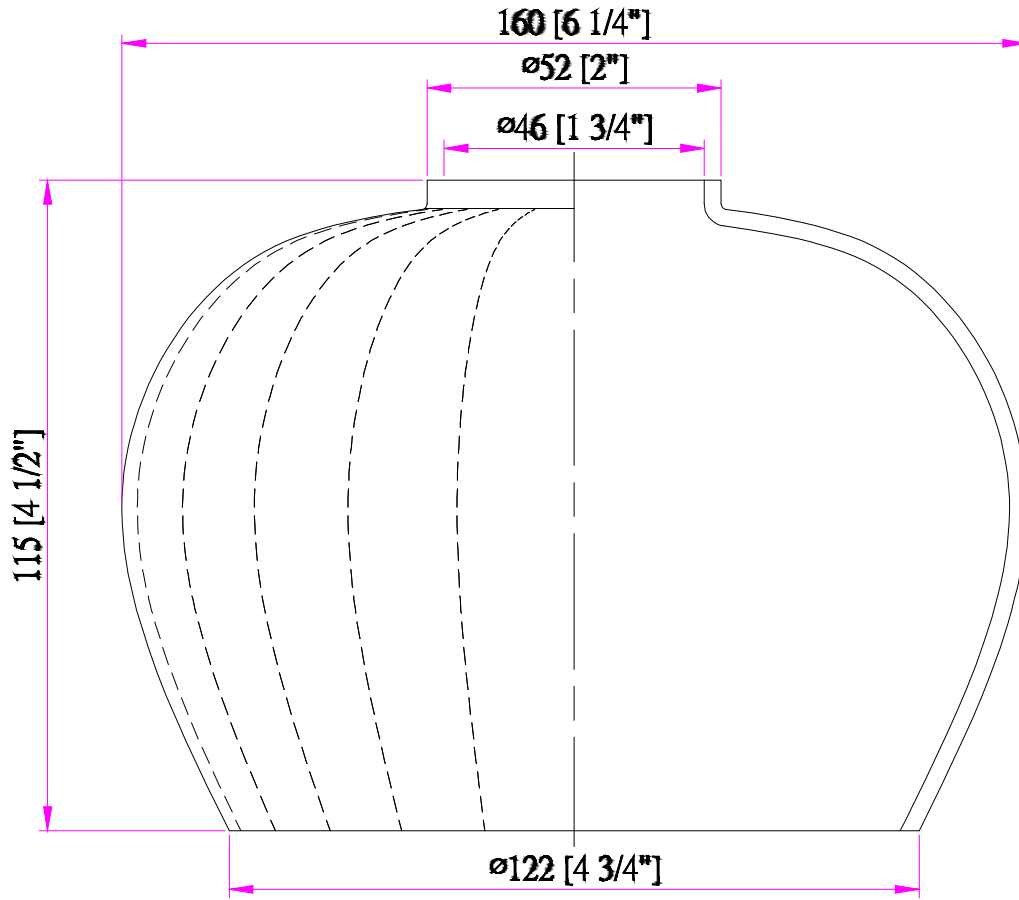

ITEM#: White glass  
Clear glass  
Smoke glass  
Mercury glass

22瓣