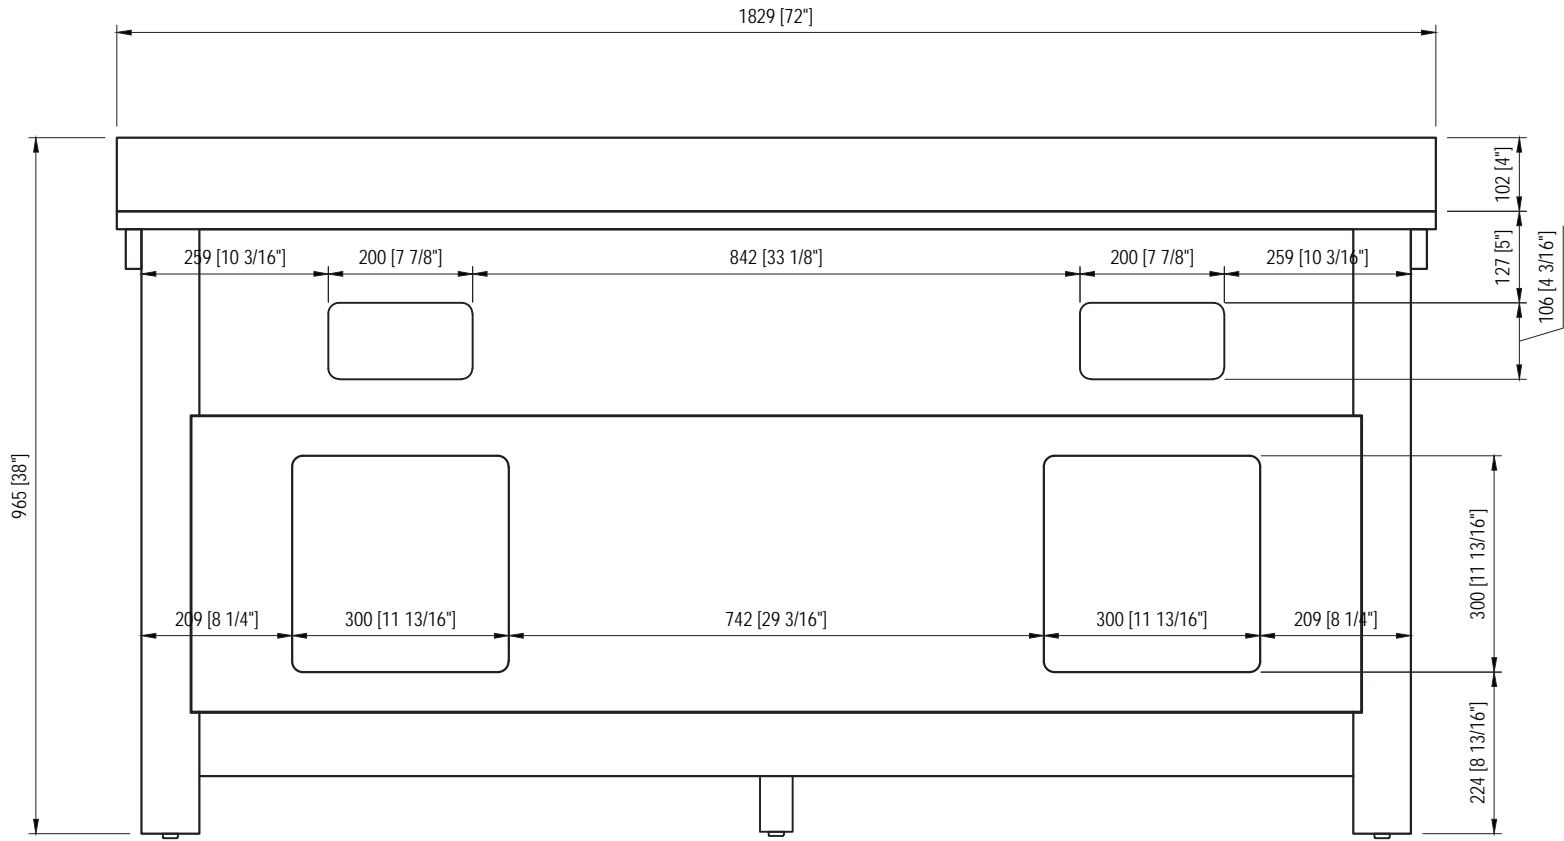

TOP VIEW

SIDE VIEW

FRONT VIEW

BACK VIEW

520 [20 1/2"]±2mm

500 [19 11/16"]±2mm

210 [8 1/4"]±2mm

390 [15 3/8"]±2mm

385 [15 3/16"]±2mm