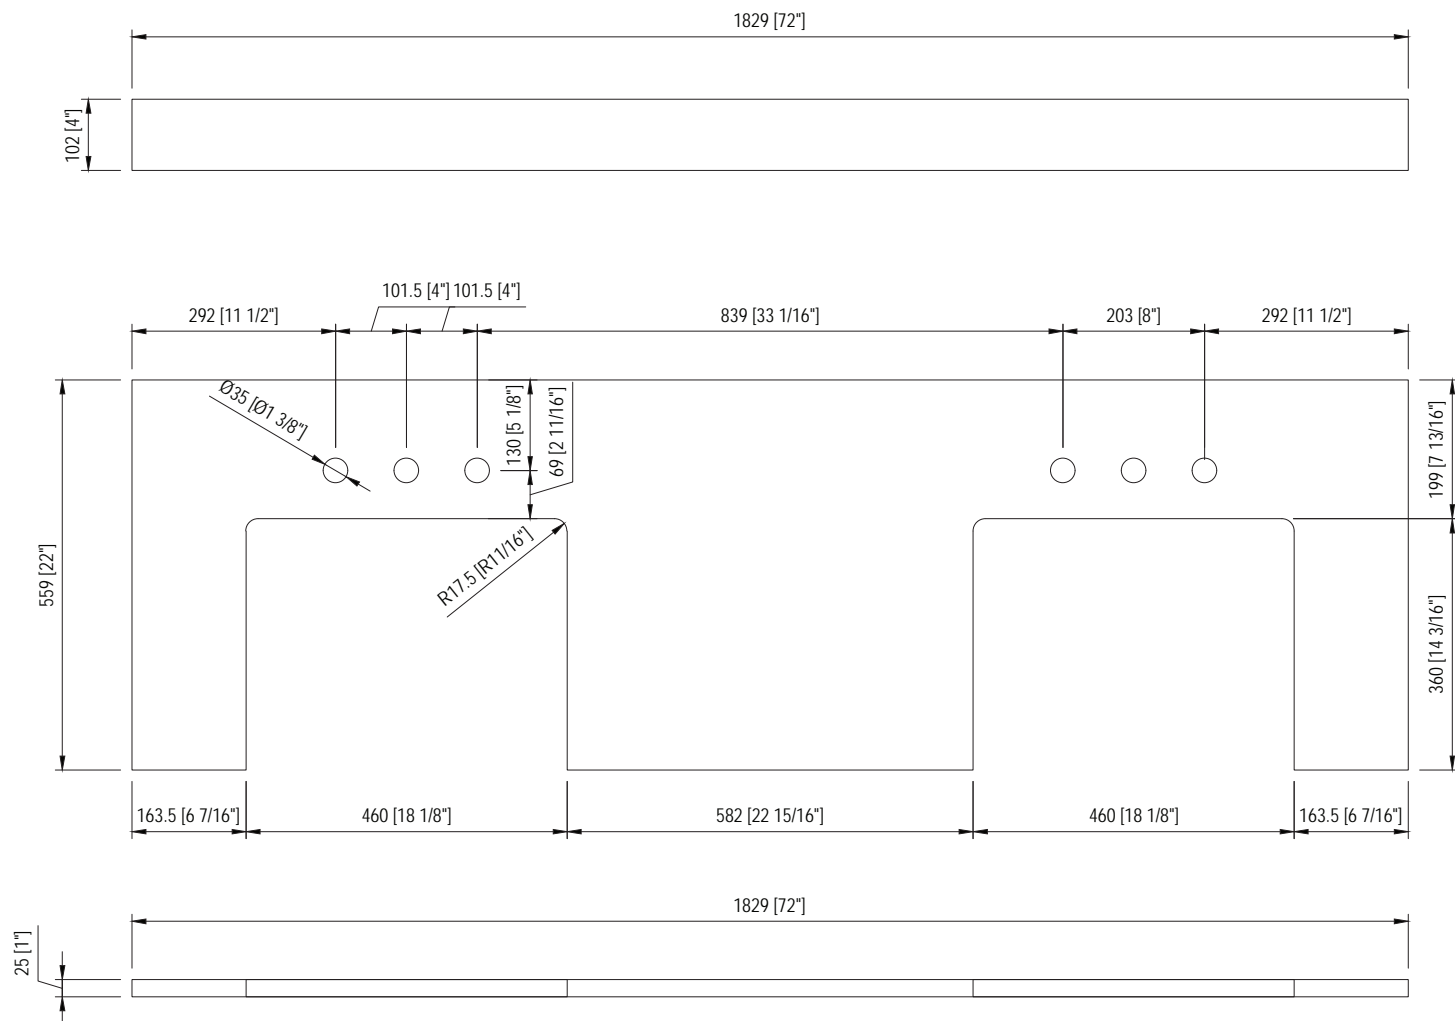

TOP VIEW

SIDE VIEW

FRONT VIEW

BACK VIEW

520 [20 1/2"]±2mm

500 [19 11/16"]±2mm

210 [8 1/4"]±2mm

390 [15 3/8"]±2mm

385 [15 3/16"]±2mm