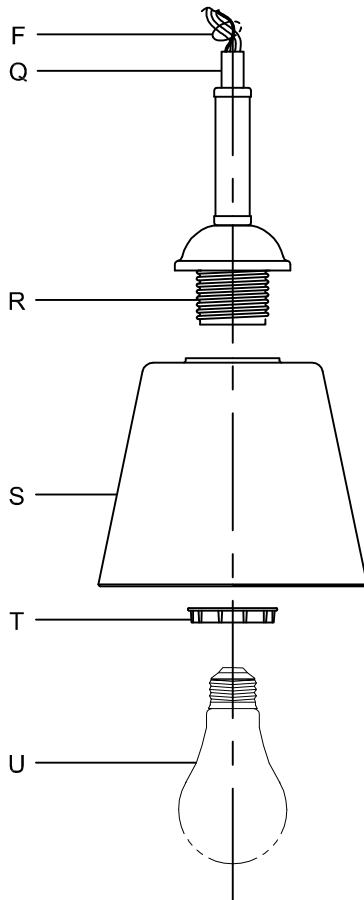

Assembly & Installation Instructions

CAUTION: Read instructions carefully and turn electricity off at main circuit breaker panel before beginning installation.

WARNING - If any Special Control Devices are used with this Fixture, Follow the Instructions Carefully to assure full compliance with N.E.C. requirements. If there are any questions, contact a Qualified Electrical Contractor.
CAUTION - All glass is fragile, use care when handling Glass component(s) and or Lamp(s).
WARNING - This product contains chemicals known to the State of California to cause cancer, birth defects and /or other reproductive harm. Thoroughly wash hands after installing, handling, cleaning, or otherwise touching this product.

CANOPY MOUNTING & WIRE CONNECTION ASSEMBLY STEPS:

Attach (N), (P) to achieve overall desired length.
 Una (N), (P) para lograr la longitud deseada.
 Joignez (N), (P) pour obtenir la longueur voulue.

1. D,E → A
2. X → D
3. B,A → C
4. F → P,N,M
5. P → Q
6. M → N
7. L → M,K
8. F → L,K,H
9. F → G
10. H,J → D

FIXTURE ASSEMBLY STEPS:

1. S,T → R
2. U → R

B, C, G & U
 (NOT FURNISHED)
 (NO INCLUIDA)
 (NON FOURNIE)

Instrucciones de ensamblaje e instalación

Precaución: Lea cuidadosamente las instrucciones y desconecte la electricidad del cortacircuitos principal antes de iniciar la instalación.