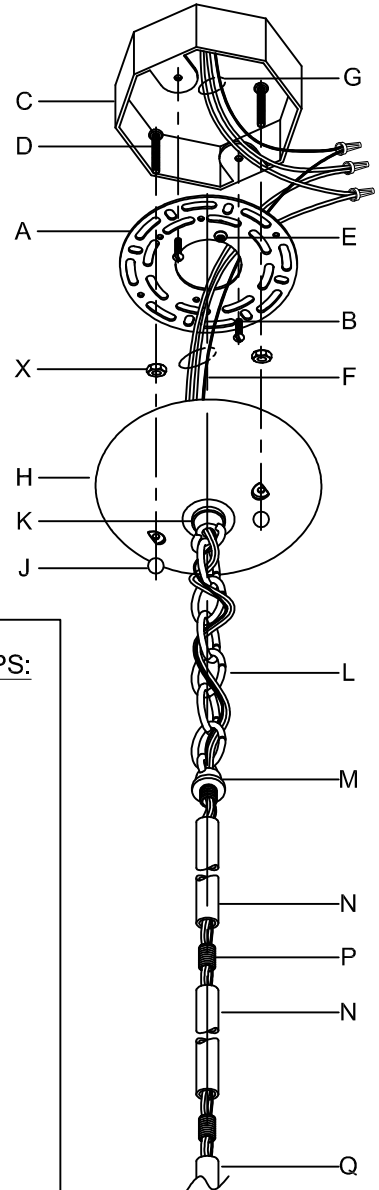

Assembly & Installation Instructions

CAUTION: Read instructions carefully and turn electricity off at main circuit breaker panel before beginning installation.

WARNING - If any Special Control Devices are used with this Fixture, Follow the Instructions Carefully to assure full compliance with N.E.C. requirements. If there are any questions, contact a Qualified Electrical Contractor.
CAUTION - All glass is fragile, use care when handling Glass component(s) and or Lamp(s).
WARNING - This product contains chemicals known to the State of California to cause cancer, birth defects and /or other reproductive harm. Thoroughly wash hands after installing, handling, cleaning, or otherwise touching this product.

CANOPY MOUNTING & WIRE CONNECTION ASSEMBLY STEPS:

Attach (N), (P) to achieve overall desired length.
 Una (N), (P) para lograr la longitud deseada.
 Joignez (N), (P) pour obtenir la longueur voulue.

1. D,E → A
2. X → D
3. B,A → C
4. F → P,N,M
5. P → Q
6. M → N
7. L → M,K
8. F → L,K,H
9. F → G
10. H,J → D

FIXTURE ASSEMBLY STEPS:

1. S,T → R
2. U → R

B, C, G & U
 (NOT FURNISHED)
 (NO INCLUIDA)
 (NON FOURNIE)

Instrucciones de ensamblaje e instalación

Precaución: Lea cuidadosamente las instrucciones y desconecte la electricidad del cortacircuitos principal antes de iniciar la instalación.