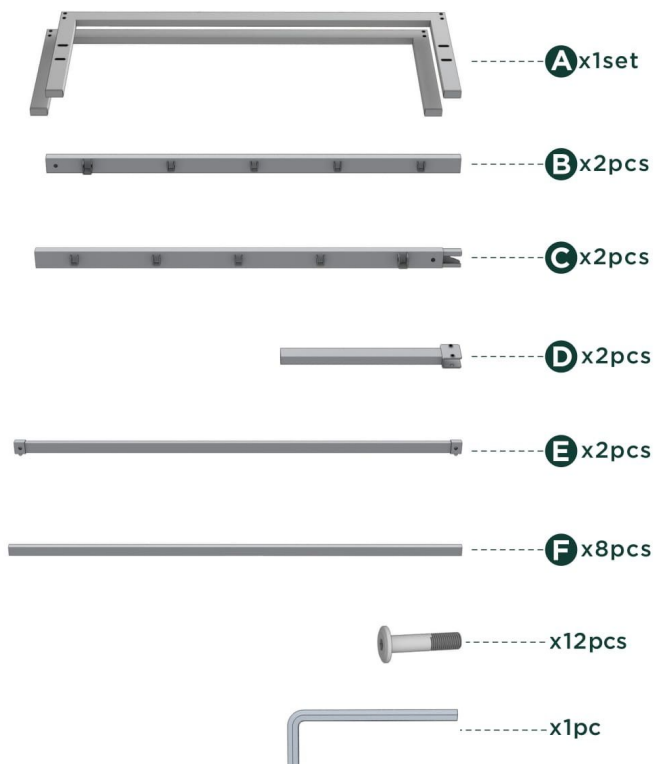

Easy as 1-2-3 Assembly Instruction

Numbers must Match for Secure Assembly

Components

Return Policy

You will absolutely love your new addition to your home, but if for some reason you want to return the product, please contact us directly before you decide to return your product to the retailer. Our Customer Service organization can answer most concerns and can assist you with any questions you may have about your new product. Please contact us first

1

2

3

4

5

6

7