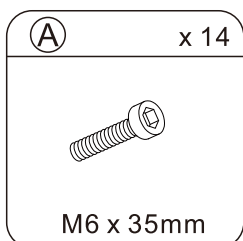

**Rattan Corner Sofa Set
Coffee Table**

PARTS LIST

①	2PCS
②	2PCS
③	1PC
④	1PC

HARDWARE LIST

Note: Do not tighten bolts until all parts are connected

Completed unit

Step 1

Step 2