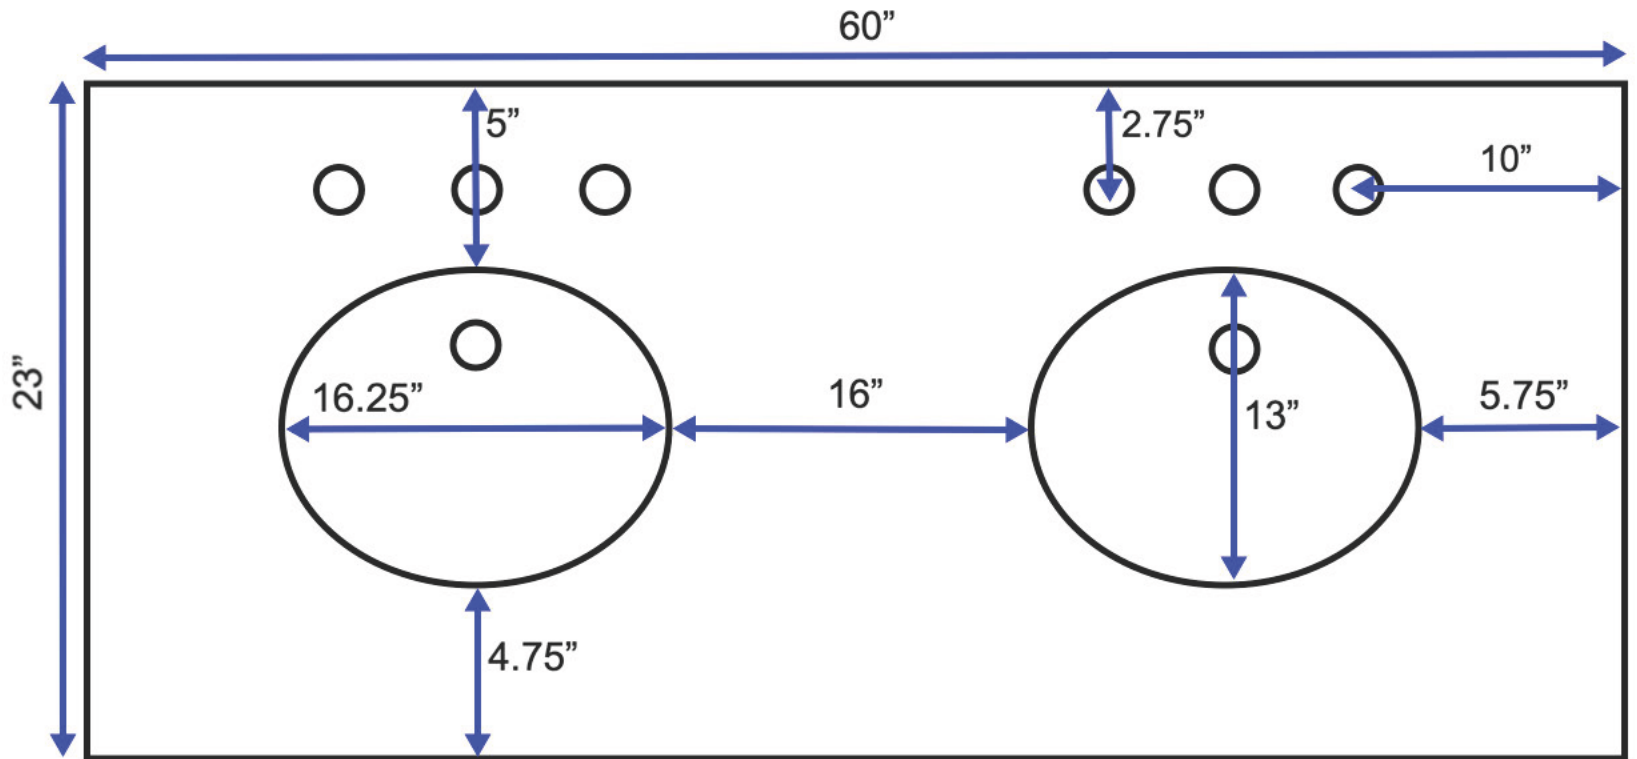

60-inch Double Vanity (Top View)

All measurements are approximate and rounded to the nearest quarter inch.
Please allow for a slight margin of error.