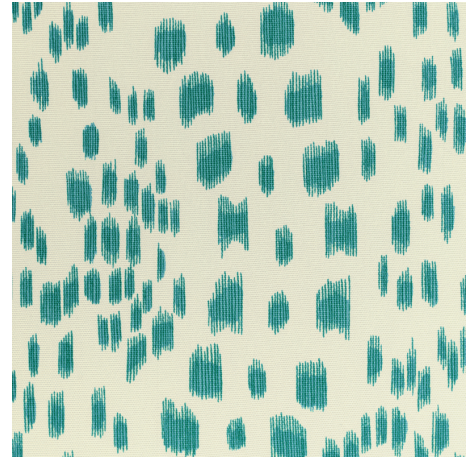

Les Touches li - Teal

SKU: 8020131.13.0

SKU: **8020131.13.0**

Repeat UOM: **in in (0 cm)**

Horizontal Repeat: **52 in (132.08 cm)**

Type: **Outdoor, Print**

End Use: **Multipurpose**

Width: **51 in (129.54 cm)**

Vertical Repeat: **27 in (68.58 cm)**

Brand: **Brunschwig & Fils**

Railroaded: **No**

Composition: **Acrylic - 100%**

Abrasion Test 2: **Wyzenbeek Cotton Duck - 6,000 Double Rubs**