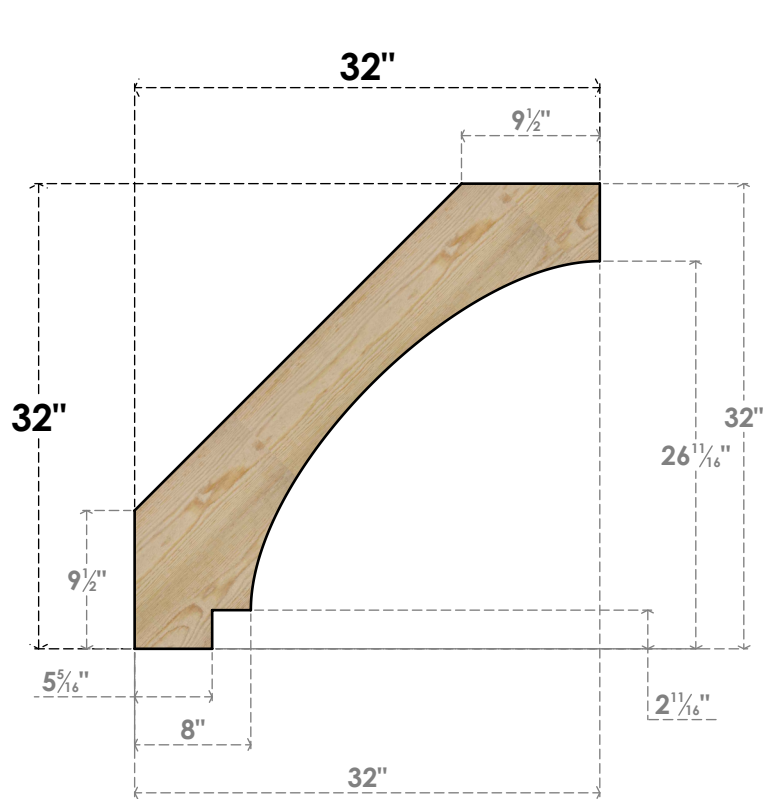

# BRC06X32X32IMP00RDF

6"W X 32"D X 32"H IMPERIAL ROUGH SAWN BRACE, DOUGLAS FIR

SIDE

FRONT

EKENA MILLWORK  
 2300 WEST MAIN ST.  
 CLARKSVILLE, TX 75426  
 TOLL FREE: 866-607-0453  
 WWW.EKENAMILLWORK.COM