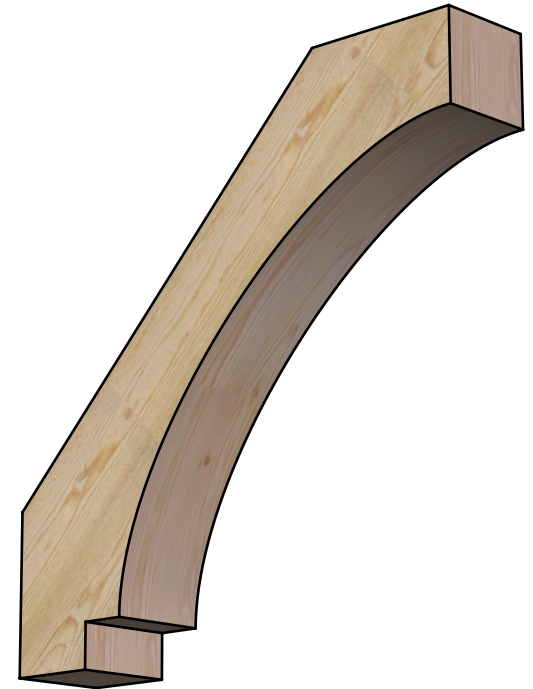

# BRC06X32X32IMP00RDF

6"W X 32"D X 32"H IMPERIAL ROUGH SAWN BRACE, DOUGLAS FIR

SIDE

FRONT

EKENA MILLWORK  
 2300 WEST MAIN ST.  
 CLARKSVILLE, TX 75426  
 TOLL FREE: 866-607-0453  
 WWW.EKENAMILLWORK.COM