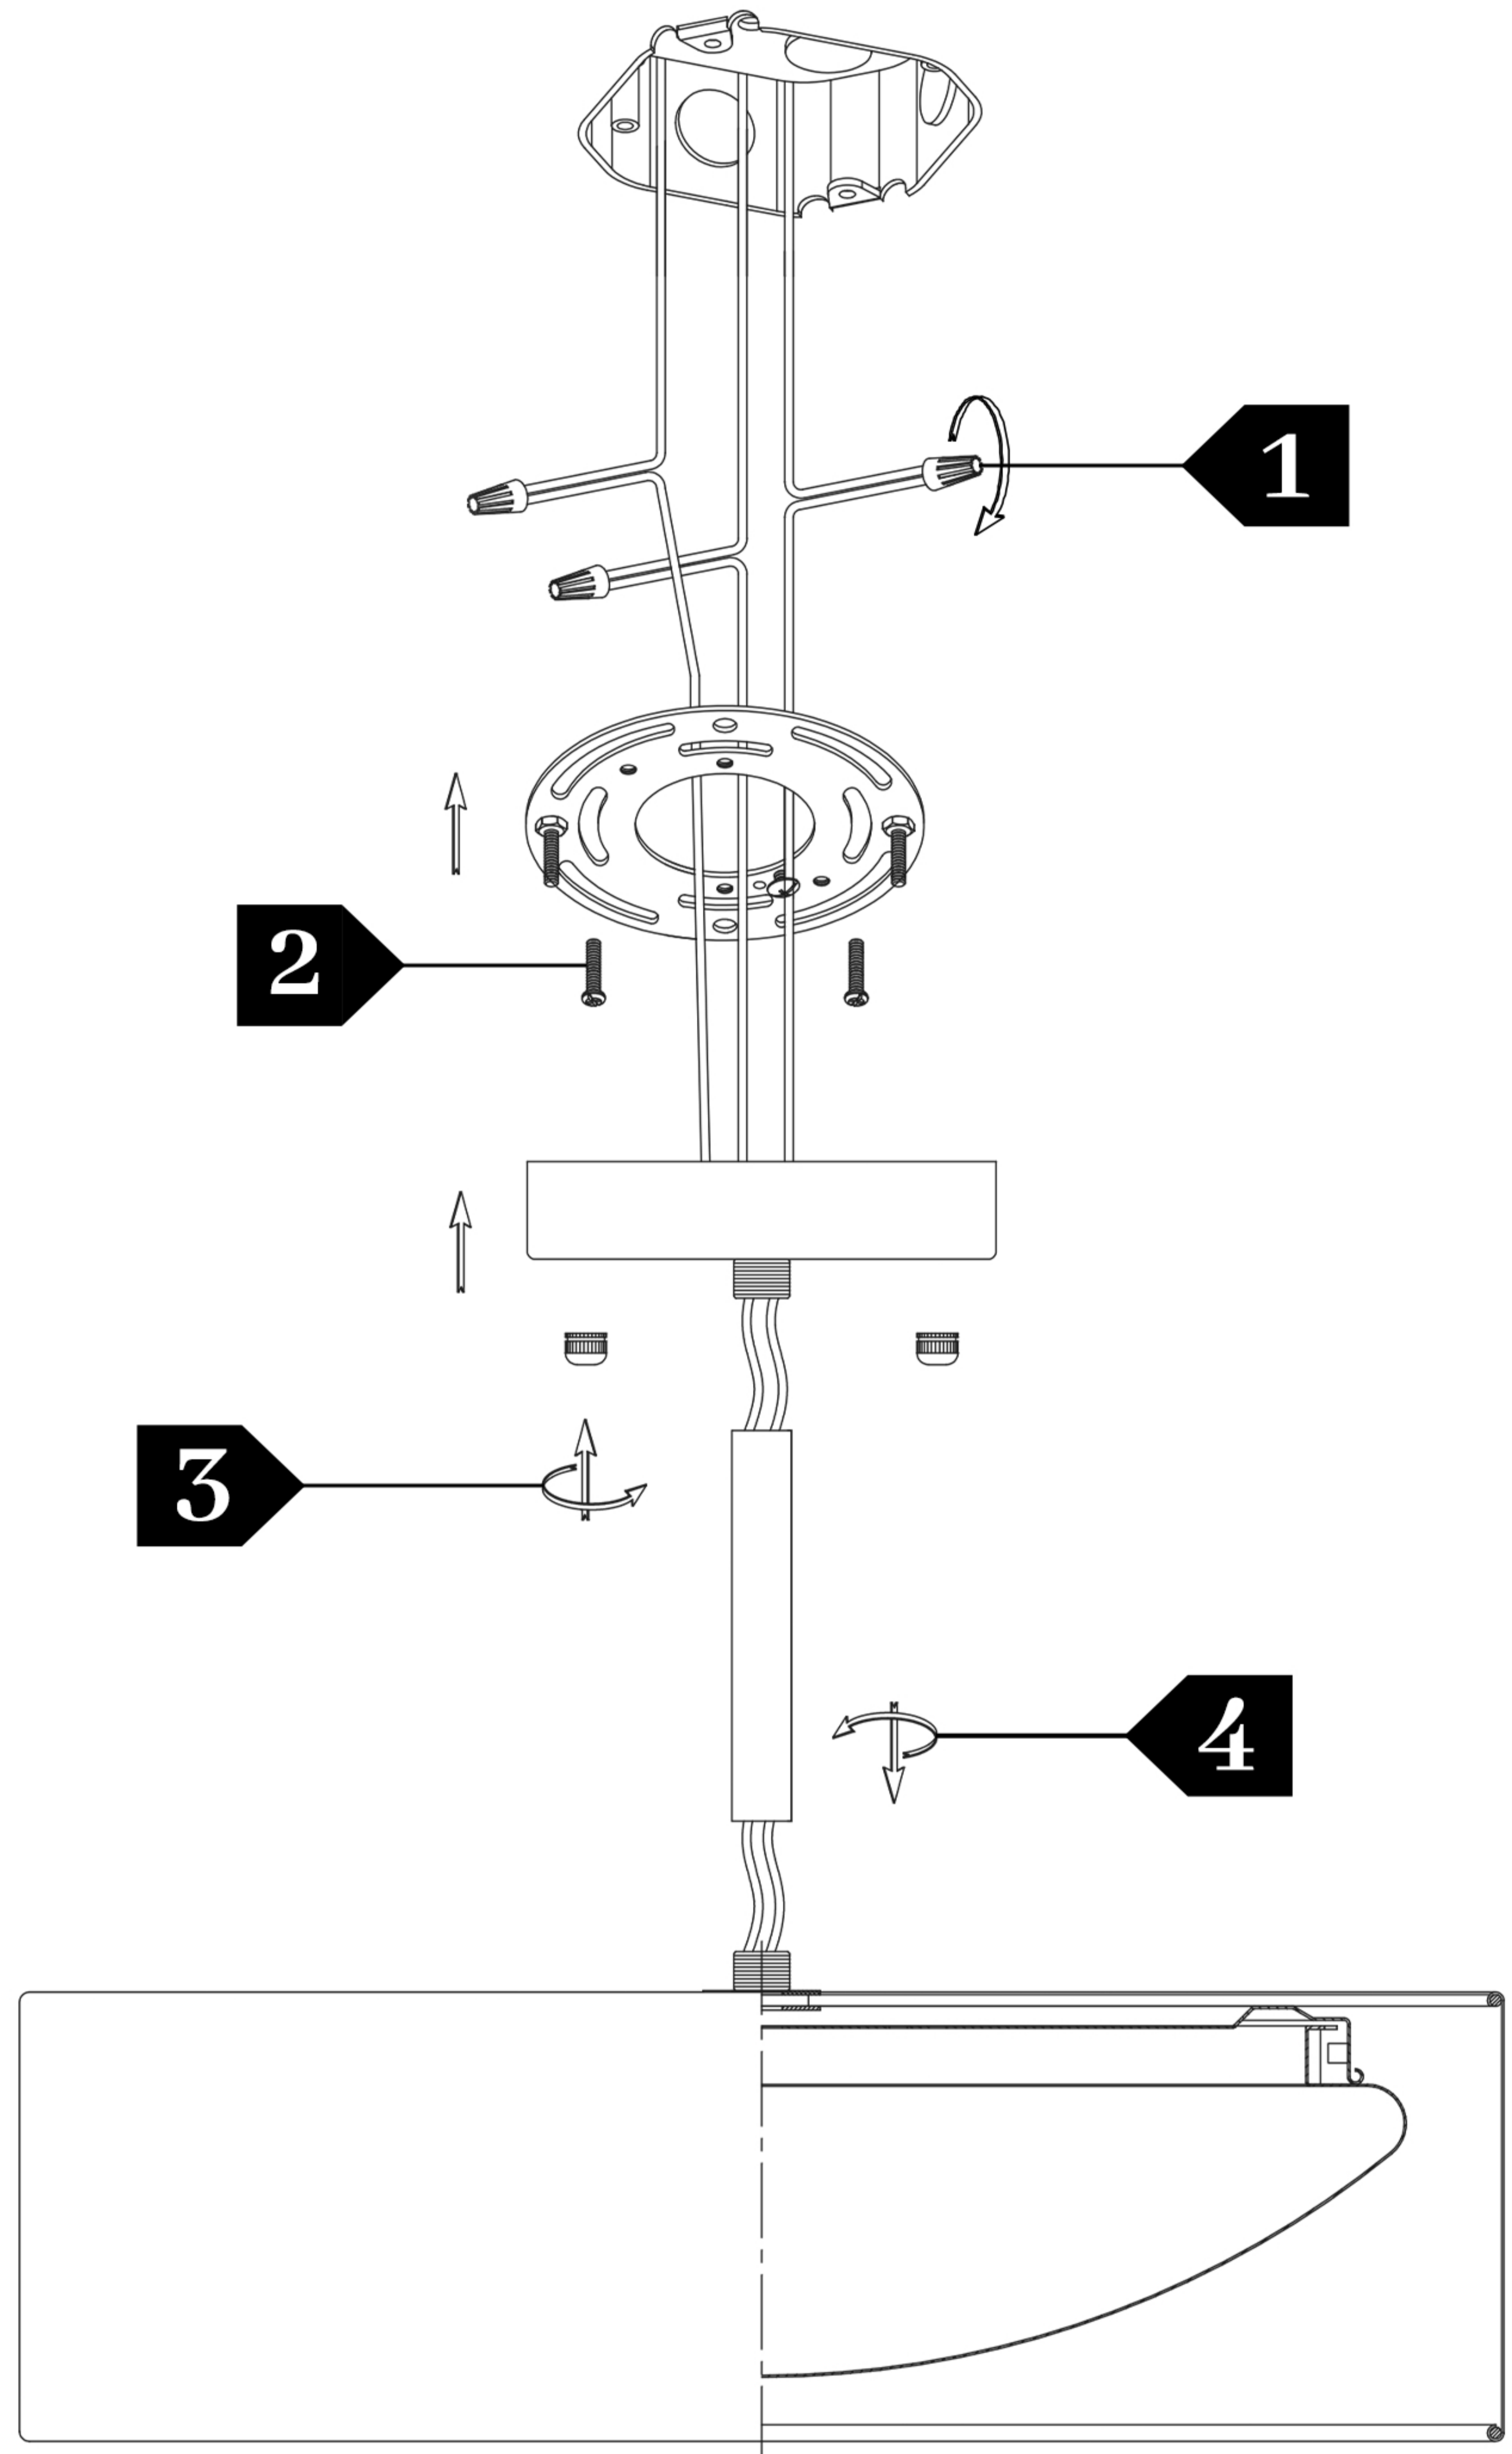

HAMILYEAH

BRAND DESCRIPTION

Widely decorated thousands of sweet homes in 50 states in America, Hamilyeah Lighting hails from Great Lakeshore Valley and is committed to fostering a premier name in modern American Lighting with eclectic, vibrant, chic spirit that perfectly pairs mid-century, industrial, classical, vintage with contemporary design. No wait, explore Hamilyeah Lighting, wall sconces, vanity lights, pendants, ceiling lights, floor lamps, table lamps and more.

PRODUCT PARAMETERS

DIMMENSION	15"L*15"W*9.5"H
WATTAGE	LED 5CCT 24W
BODY FINISH	Quality Fabric
SHADE	Premium
DIMMABLE	Yes
LOCATION	Damp and Dry Location

Warranty

The manufacturer warrants all of its lighting fixtures against defects in materials and workmanship for one year from the date of purchase. If within this period the product is found to be defective in material or workmanship, or glass shade broken/cracked feel free to CONTACT US

Installation Illustration

CAUTION: Turn off power before installation

- 1 Wire connection
- 2 Mounting screw
- 3 Lock the shim
- 4 Screw the light

IMPORTANT: READ AND FOLLOW BELOW SAFETY INSTRUCTIONS

GENERAL: All electrical connections must be in accordance with local and National Electrical Code (N.E.C) standards. LED Retrofit Kit installation requires knowledge of luminaire electrical systems. If you are unfamiliar with proper electrical wiring connections obtain the services of a qualified electrician.