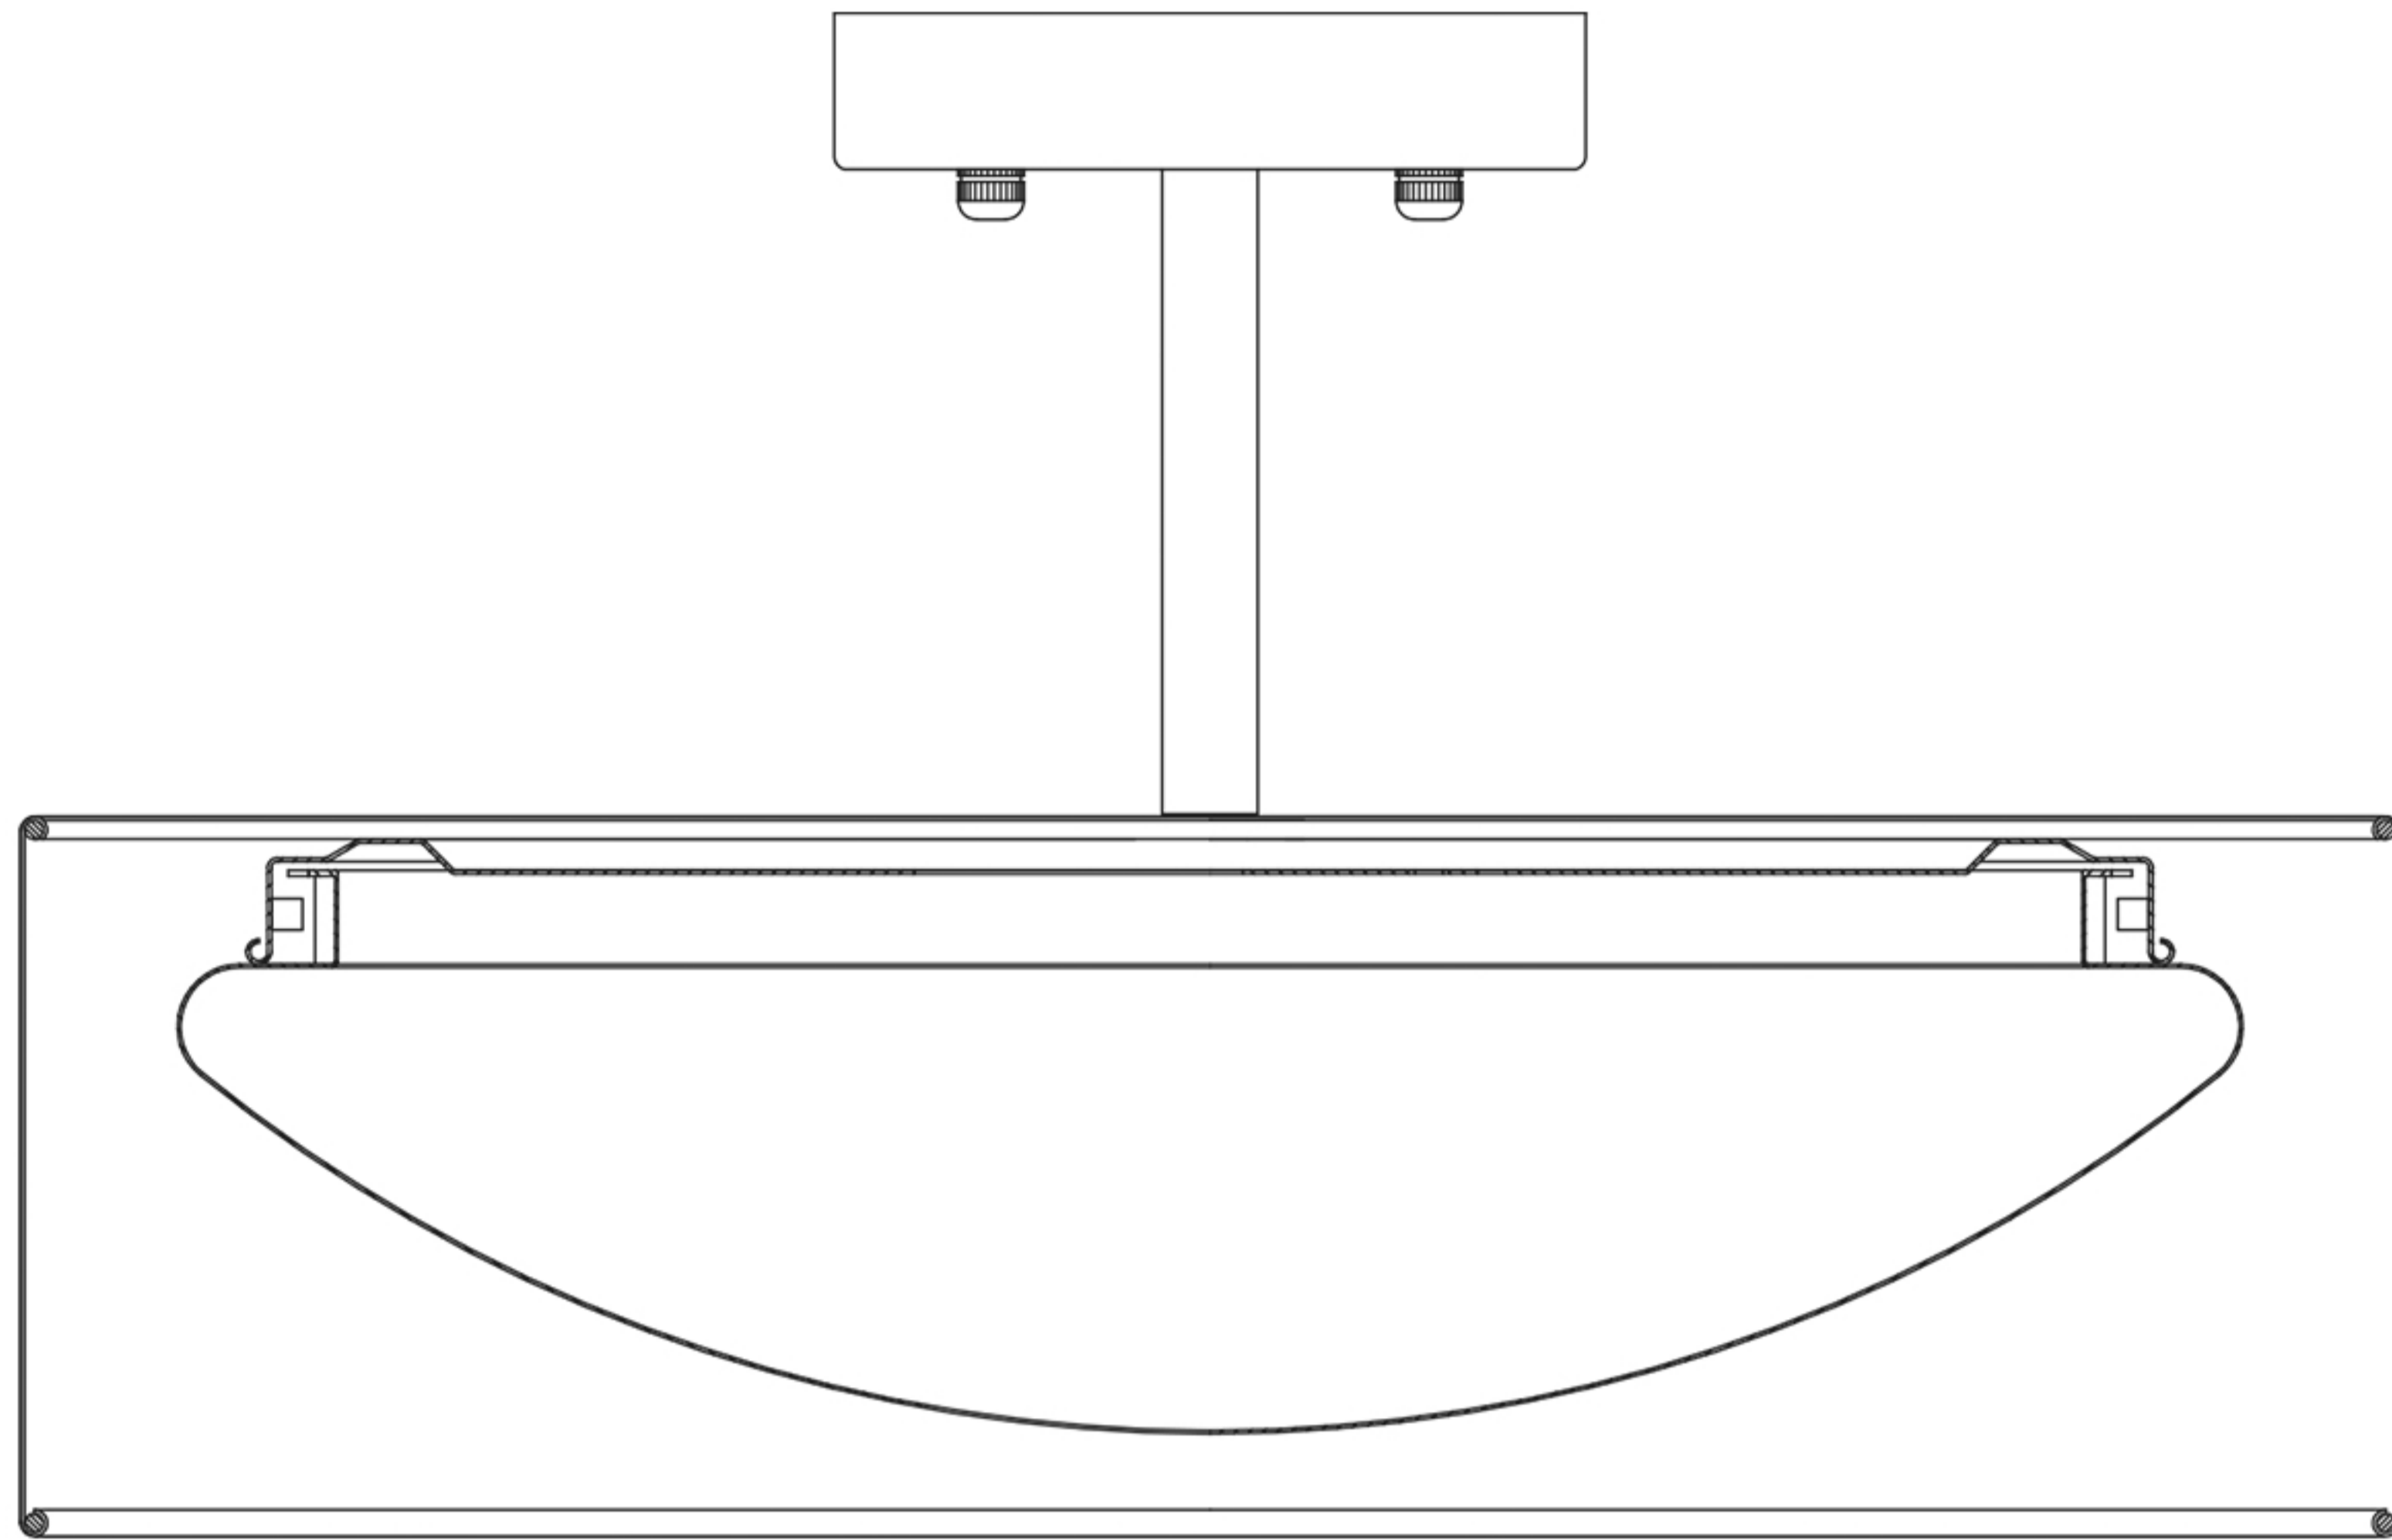

HAMILYEAH

BRAND DESCRIPTION

Widely decorated thousands of sweet homes in 50 states in America, Hamilyeah Lighting hails from Great Lakeshore Valley and is committed to fostering a premier name in modern American Lighting with eclectic, vibrant, chic spirit that perfectly pairs mid-century, industrial, classical, vintage with contemporary design. No wait, explore Hamilyeah Lighting, wall sconces, vanity lights, pendants, ceiling lights, floor lamps, table lamps and more.

PRODUCT PARAMETERS

DIMMENSION	15"L*15"W*9.5"H
WATTAGE	LED 5CCT 24W
BODY FINISH	Quality Fabric
SHADE	Premium
DIMMABLE	Yes
LOCATION	Damp and Dry Location

Warranty

The manufacturer warrants all of its lighting fixtures against defects in materials and workmanship for one year from the date of purchase. If within this period the product is found to be defective in material or workmanship, or glass shade broken/cracked feel free to CONTACT US

Installation Illustration

CAUTION: Turn off power before installation

- 1 Wire connection
- 2 Mounting screw
- 3 Lock the shim
- 4 Screw the light

IMPORTANT: READ AND FOLLOW BELOW SAFETY INSTRUCTIONS

GENERAL: All electrical connections must be in accordance with local and National Electrical Code (N.E.C) standards. LED Retrofit Kit installation requires knowledge of luminaire electrical systems. If you are unfamiliar with proper electrical wiring connections obtain the services of a qualified electrician.