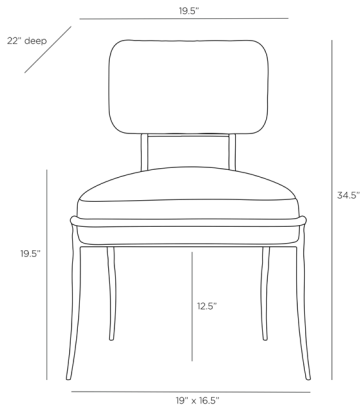

ARTERIOS

MOSQUITO CHAIR

BARRY DIXON

GDFRI01

H: 32.5 IN, W: 19.5 IN, D: 22 IN

Natural Linen

Contract Recommendations: Adding a lacquer coating provides additional protection

Sleek, stylish and effortlessly elegant, this classic natural linen chair with blackened iron legs works with any aesthetic. Use en masse around a traditional dining table, or pull a pair up to a banquette seating area. Use as a hall or desk chair, flank a console or fireplace with a pair. Works well in formal or informal rooms.

APPEARANCE

Material	Iron, Linen
Finish	Blackened
Finish Will Vary	true
Top Coat/Sealant	false
Textile Contract Suitability	Not Contract Suitable

DIMENSIONS

Foot Print	W: 19 IN, D: 16.5 IN
Leg	H: 16 IN, Dia: 0.50
Seat Back	H: 16 IN
Seat	W: 19 IN, D: 18 IN
Seat Height	19.5 IN
Seat	W: 19 IN, D: 18 IN
Clearance	12.5"
Diagonal Dimension	39.5 IN
Seat Cushion Thickness	6 IN