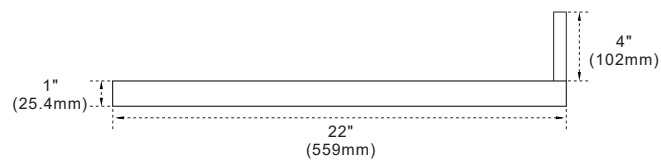

Model: 430002-43C-QWR Countertop

Features

- Genuine Quartz
- Single 17.3" rectangular under mount sink cutout
- 8" wide spread faucet holes
- Matching 4" height backsplash available for purchase (**sold separately, not included**)
- Solid 1" counter top thickness
- Sink location: Center

TOP VIEW

SIDE VIEW

NOTE: SINK STYLE, SHAPE, FAUCET HOLES, CUTOUT ON TOP, VANITY MAY VARY FROM THE PICTURE ABOVE. INSTRUCTIONAL PURPOSE ONLY.