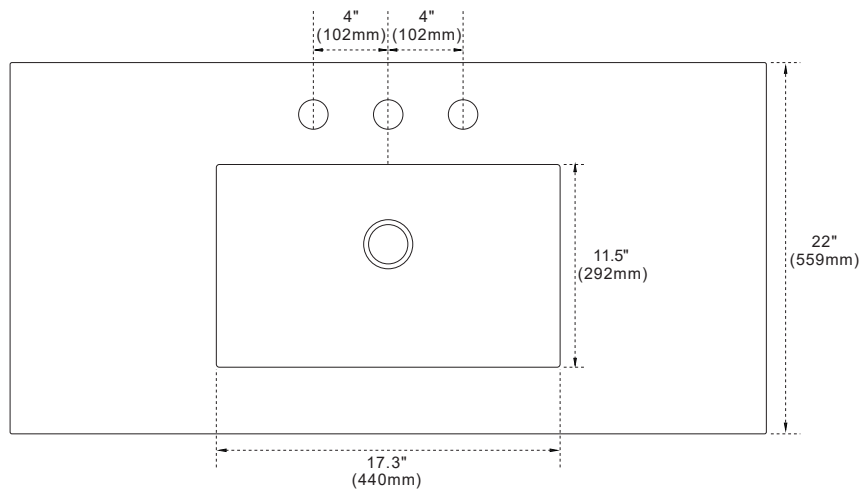

Model: 430002-43C-QWR Countertop

Features

- Genuine Quartz
- Single 17.3" rectangular under mount sink cutout
- 8" wide spread faucet holes
- Matching 4" height backsplash available for purchase (**sold separately, not included**)
- Solid 1" counter top thickness
- Sink location: Center

TOP VIEW

SIDE VIEW

NOTE: SINK STYLE, SHAPE, FAUCET HOLES, CUTOUT ON TOP, VANITY MAY VARY FROM THE PICTURE ABOVE. INSTRUCTIONAL PURPOSE ONLY.