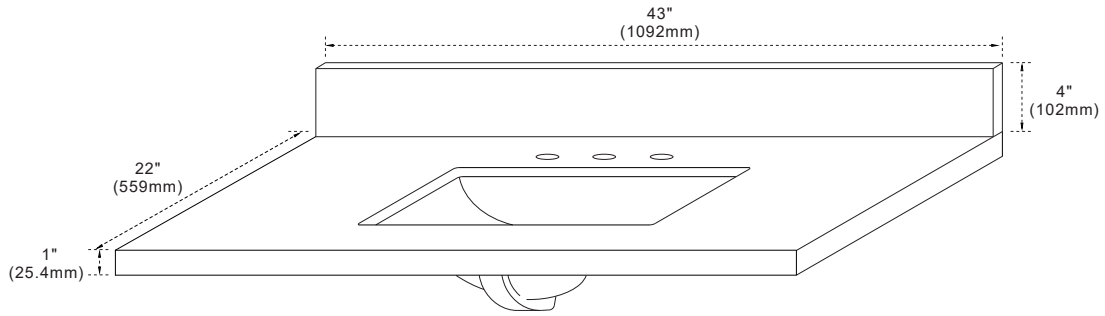

Model: 430002-43C-QWR Countertop

Features

- Genuine Quartz
- Single 17.3" rectangular under mount sink cutout
- 8" wide spread faucet holes
- Matching 4" height backsplash available for purchase (**sold separately, not included**)
- Solid 1" counter top thickness
- Sink location: Center

TOP VIEW

SIDE VIEW

NOTE: SINK STYLE, SHAPE, FAUCET HOLES, CUTOUT ON TOP, VANITY MAY VARY FROM THE PICTURE ABOVE. INSTRUCTIONAL PURPOSE ONLY.