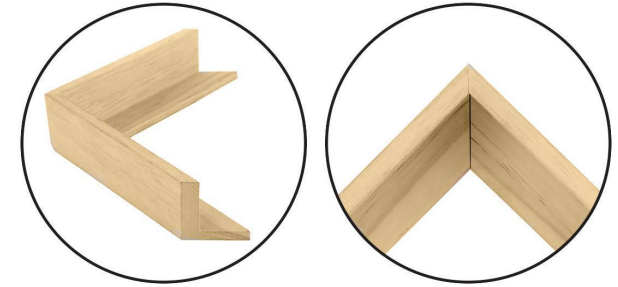

WENDOVER ART GROUP

ITEM NUMBER : **WTUR0459**

TITLE : **Full Color Reciprocity A**

OUTWARD DIMENSION (W X H) : **41" x 20"**

FRAME (WIDTH X DEPTH) : **MC0618SUB1 | 0.38" x 2.25"**

FRAME FINISH : **Floater Frame**

Natural

DESCRIPTION :

Giclee on Canvas, Gallery Wrapped, Artist Enhanced