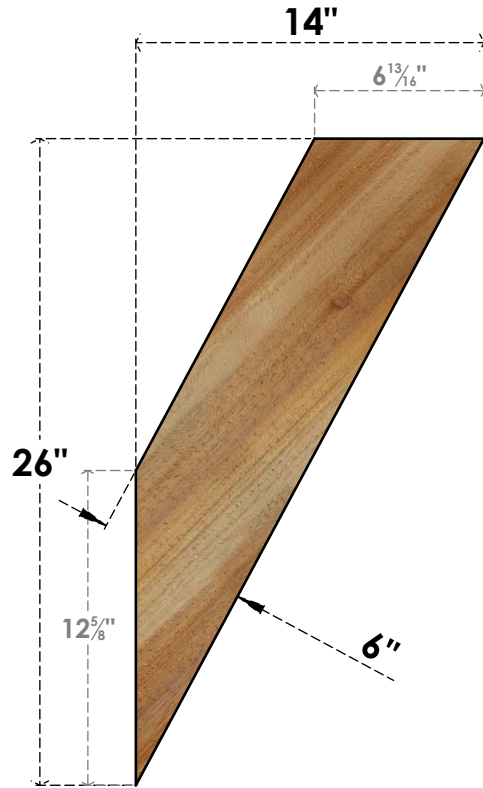

BRC06X14X26TRA00RWR

6"W X 14"D X 26"H TRADITIONAL ROUGH SAWN BRACE, WESTERN RED CEDAR

SIDE

FRONT

EKENA MILLWORK
 2300 WEST MAIN ST.
 CLARKSVILLE, TX 75426
 TOLL FREE: 866-607-0453
 WWW.EKENAMILLWORK.COM

NOTES