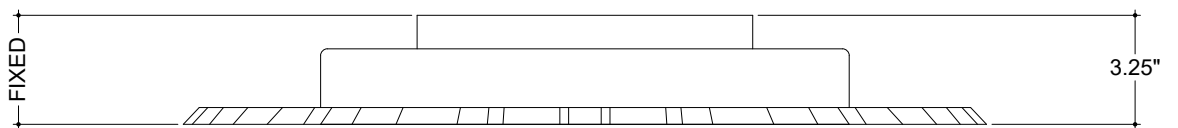

ITEM: 9999-0082

Overall Dimensions

Height: 3.25"

Diameter: 24"

TOP VIEW

FRONT VIEW